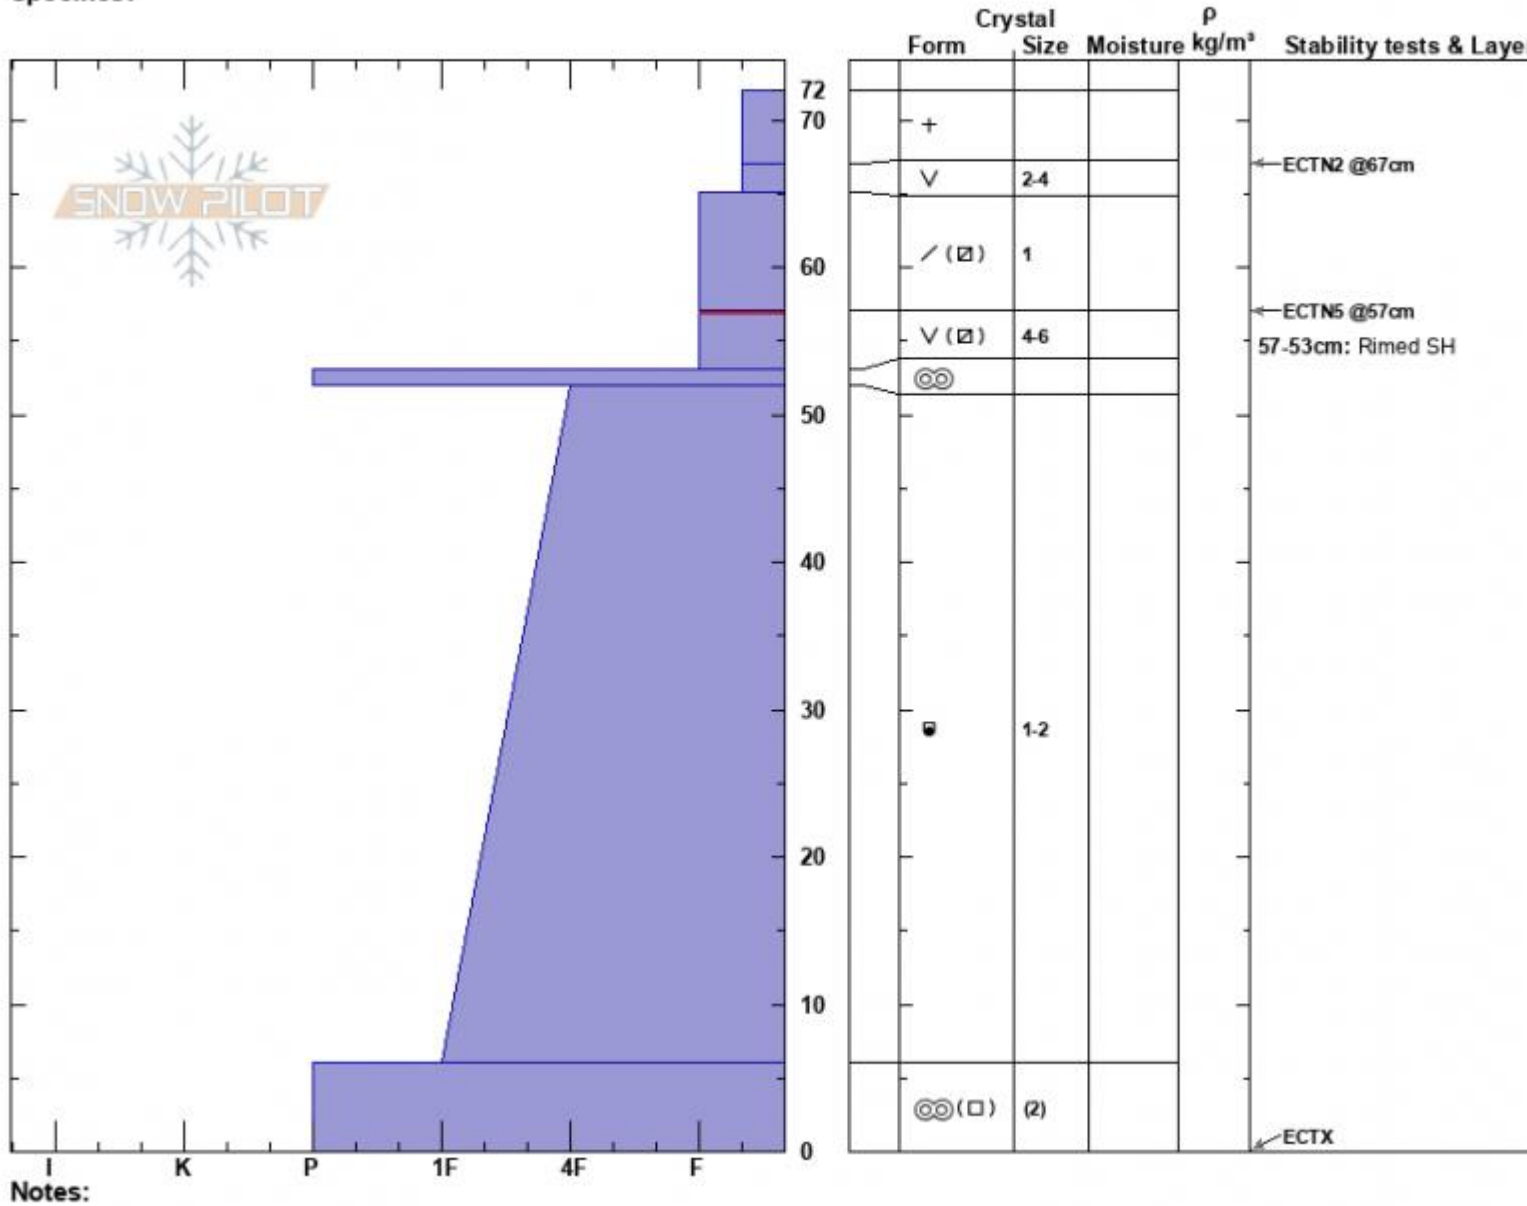

Black Canyon NE
 Lionhead Range
 MT
 Elevation: 7900 ft
 Aspect: 50°
 Specifics:

Dave Zinn
 12/09/2024 - 2:20pm
 Co-ord: 44.46497N, -111.10560W
 Slope Angle: 25°
 Wind Loading: no

Stability: Good
 Air Temperature:
 Sky Cover: BKN
 Precipitation: NO
 Wind: Calm

HS:72
 PF:50
 Layer Notes:
 57-53cm: Rimed SH
 57-53cm: Problematic layer

Advisory Region
 Island Park
 Longitude
 -111.14W
 Latitude
 44.48N
 Island Park, 2024-12-09