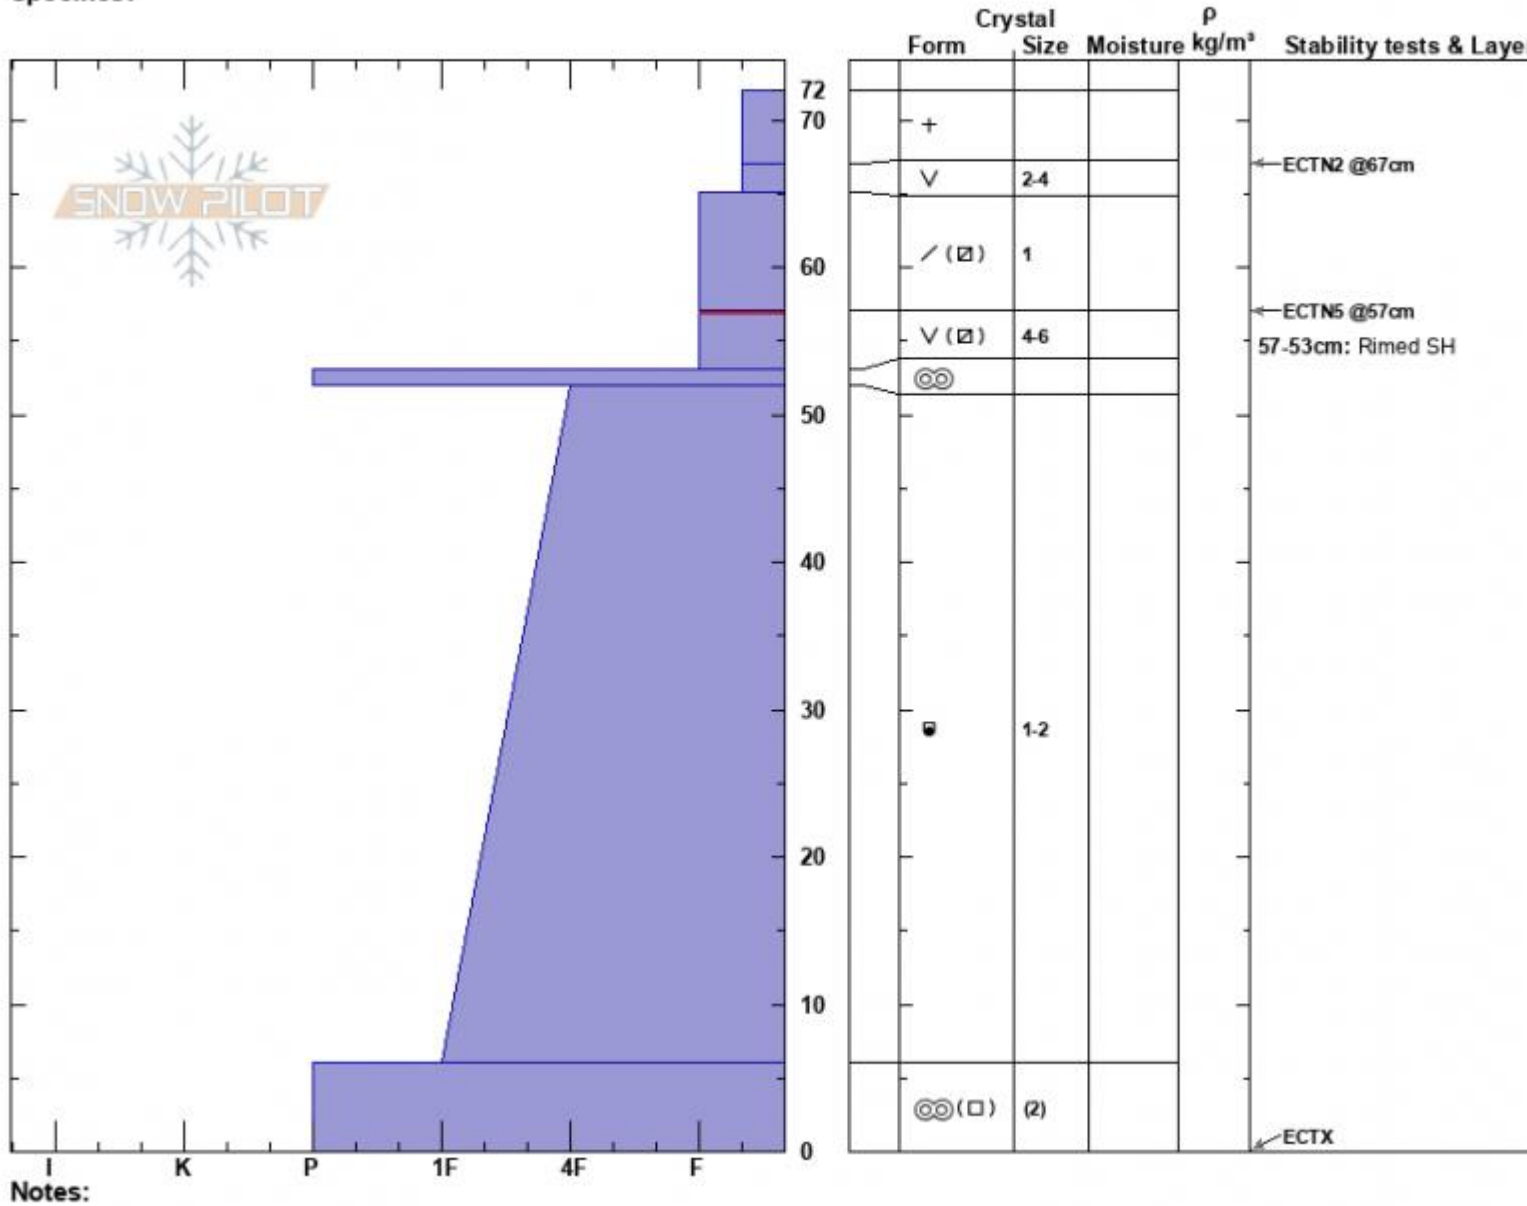

Black Canyon NE  
 Lionhead Range  
 MT  
 Elevation: 7900 ft  
 Aspect: 50°  
 Specifics:

Dave Zinn  
 12/09/2024 - 2:20pm  
 Co-ord: 44.46497N, -111.10560W  
 Slope Angle: 25°  
 Wind Loading: no

Stability: Good  
 Air Temperature:  
 Sky Cover: BKN  
 Precipitation: NO  
 Wind: Calm

HS:72  
 PF:50  
 Layer Notes:  
 57-53cm: Rimed SH  
 57-53cm: Problematic layer

Advisory Region  
 Island Park  
 Longitude  
 -111.14W  
 Latitude  
 44.48N  
 Island Park, 2024-12-09