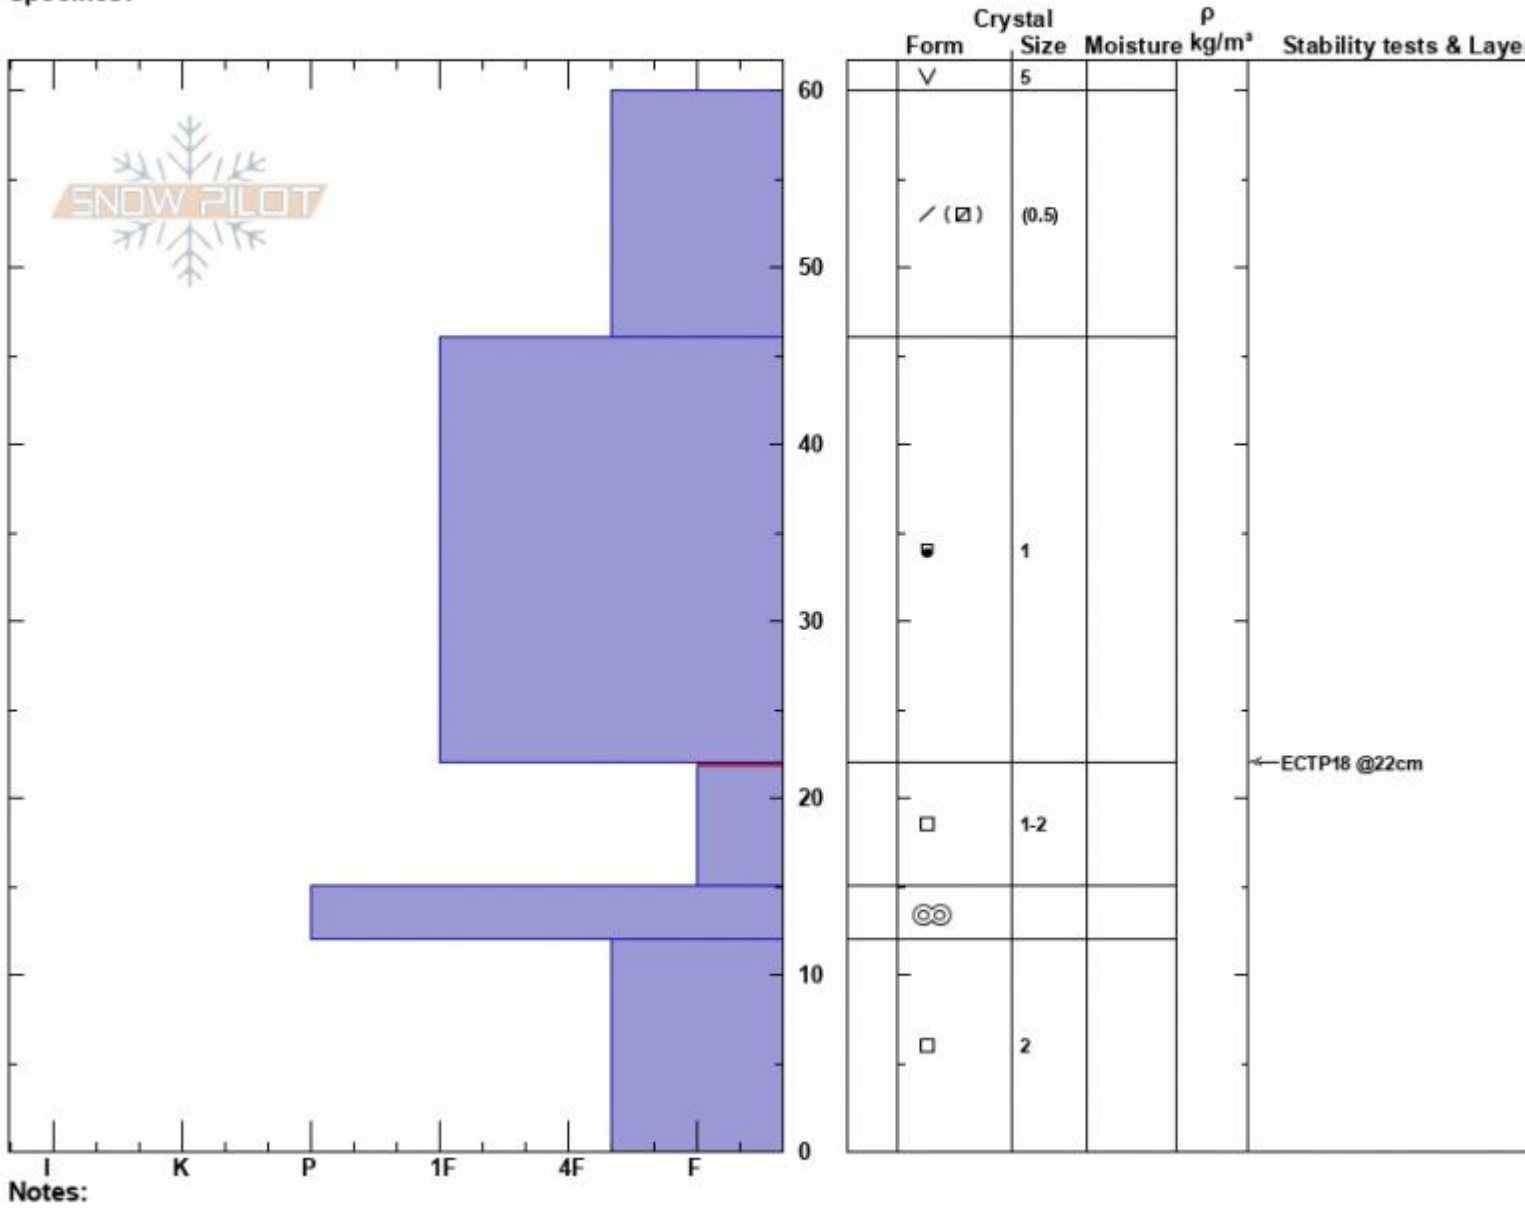

Sunlight Basin Profile
 Madison Range-S
 MT
 Elevation: 9480 ft
 Aspect: 95°
 Specifics:

Dave Zinn
 12/03/2024 - 11:20am
 Co-ord: 44.97486N, -111.31403W
 Slope Angle: 24°
 Wind Loading: previous

Stability: Good
 Air Temperature:
 Sky Cover: CLR
 Precipitation: NO
 Wind: Calm

HS:60
 PF:40
 Layer Notes:
 22-15cm: Problematic layer

Advisory Region
 Southern Madison
 Longitude
 -111.27W
 Latitude
 45.06N
 Southern Madison, 2024-12-03