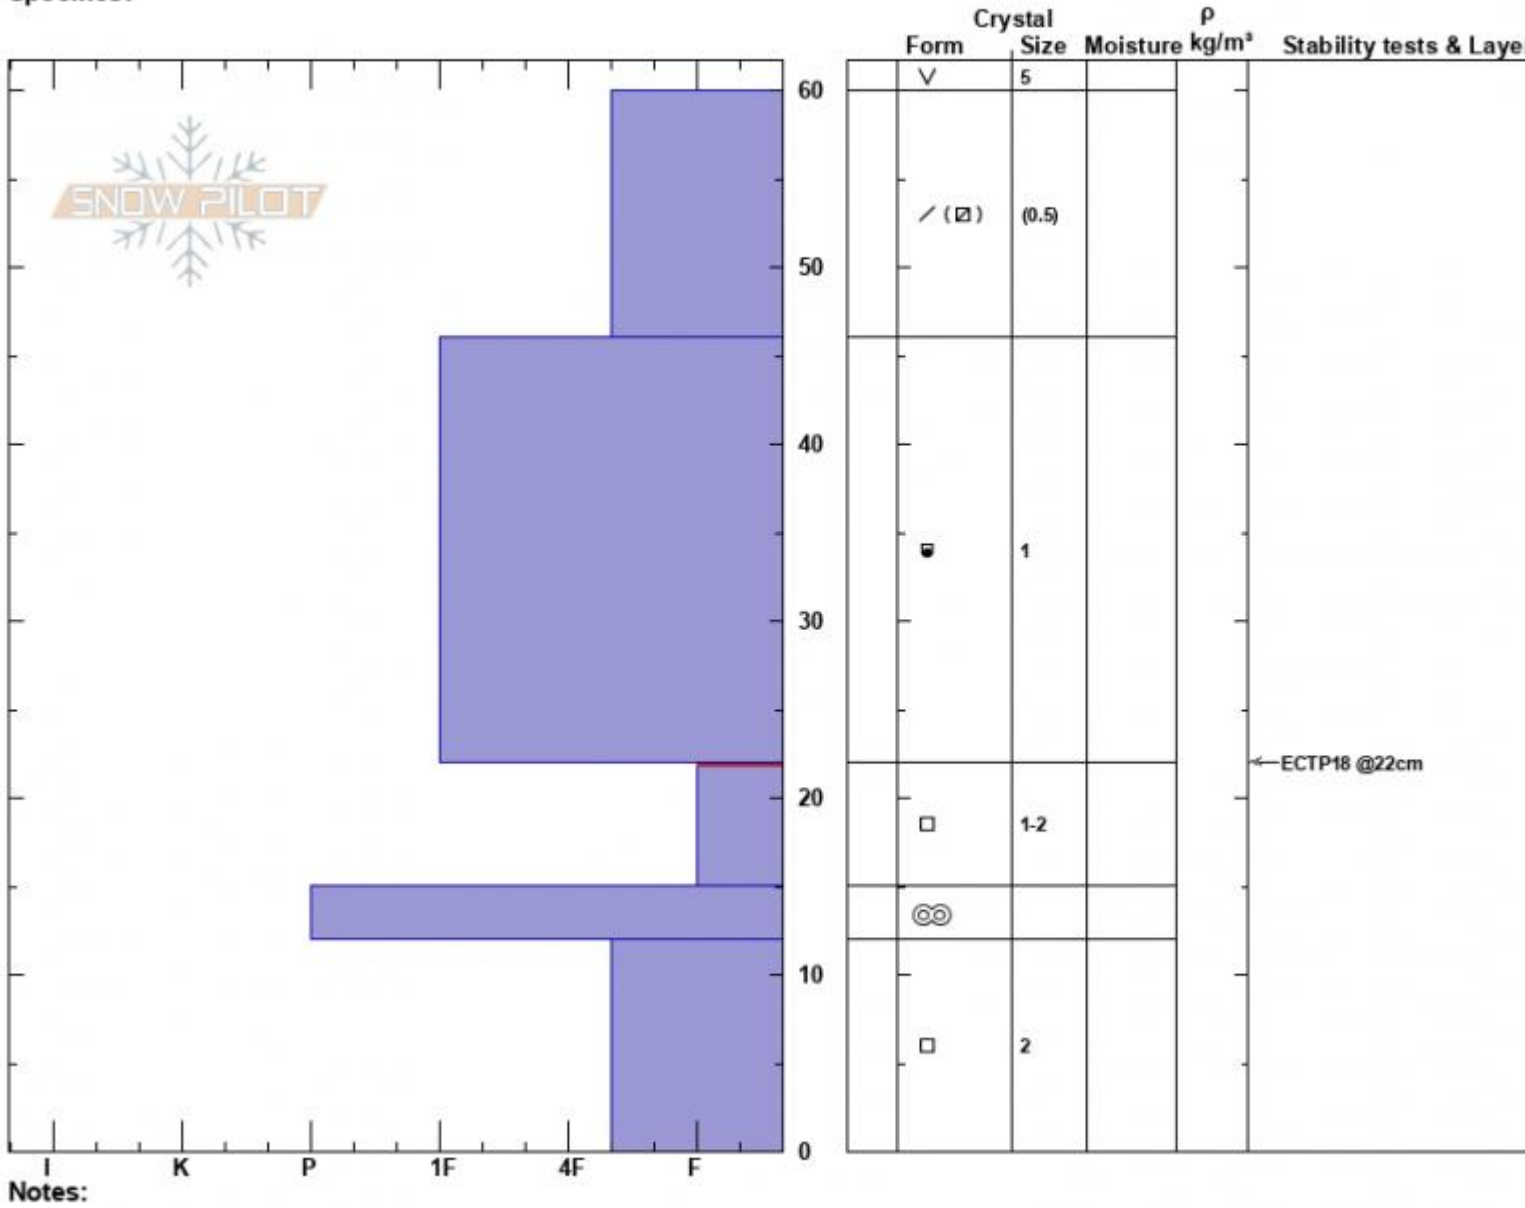

Sunlight Basin Profile  
 Madison Range-S  
 MT  
 Elevation: 9480 ft  
 Aspect: 95°  
 Specifics:

Dave Zinn  
 12/03/2024 - 11:20am  
 Co-ord: 44.97486N, -111.31403W  
 Slope Angle: 24°  
 Wind Loading: previous

Stability: Good  
 Air Temperature:  
 Sky Cover: CLR  
 Precipitation: NO  
 Wind: Calm

HS:60  
 PF:40  
 Layer Notes:  
 22-15cm: Problematic layer

Advisory Region  
 Southern Madison  
 Longitude  
 -111.27W  
 Latitude  
 45.06N  
 Southern Madison, 2024-12-03