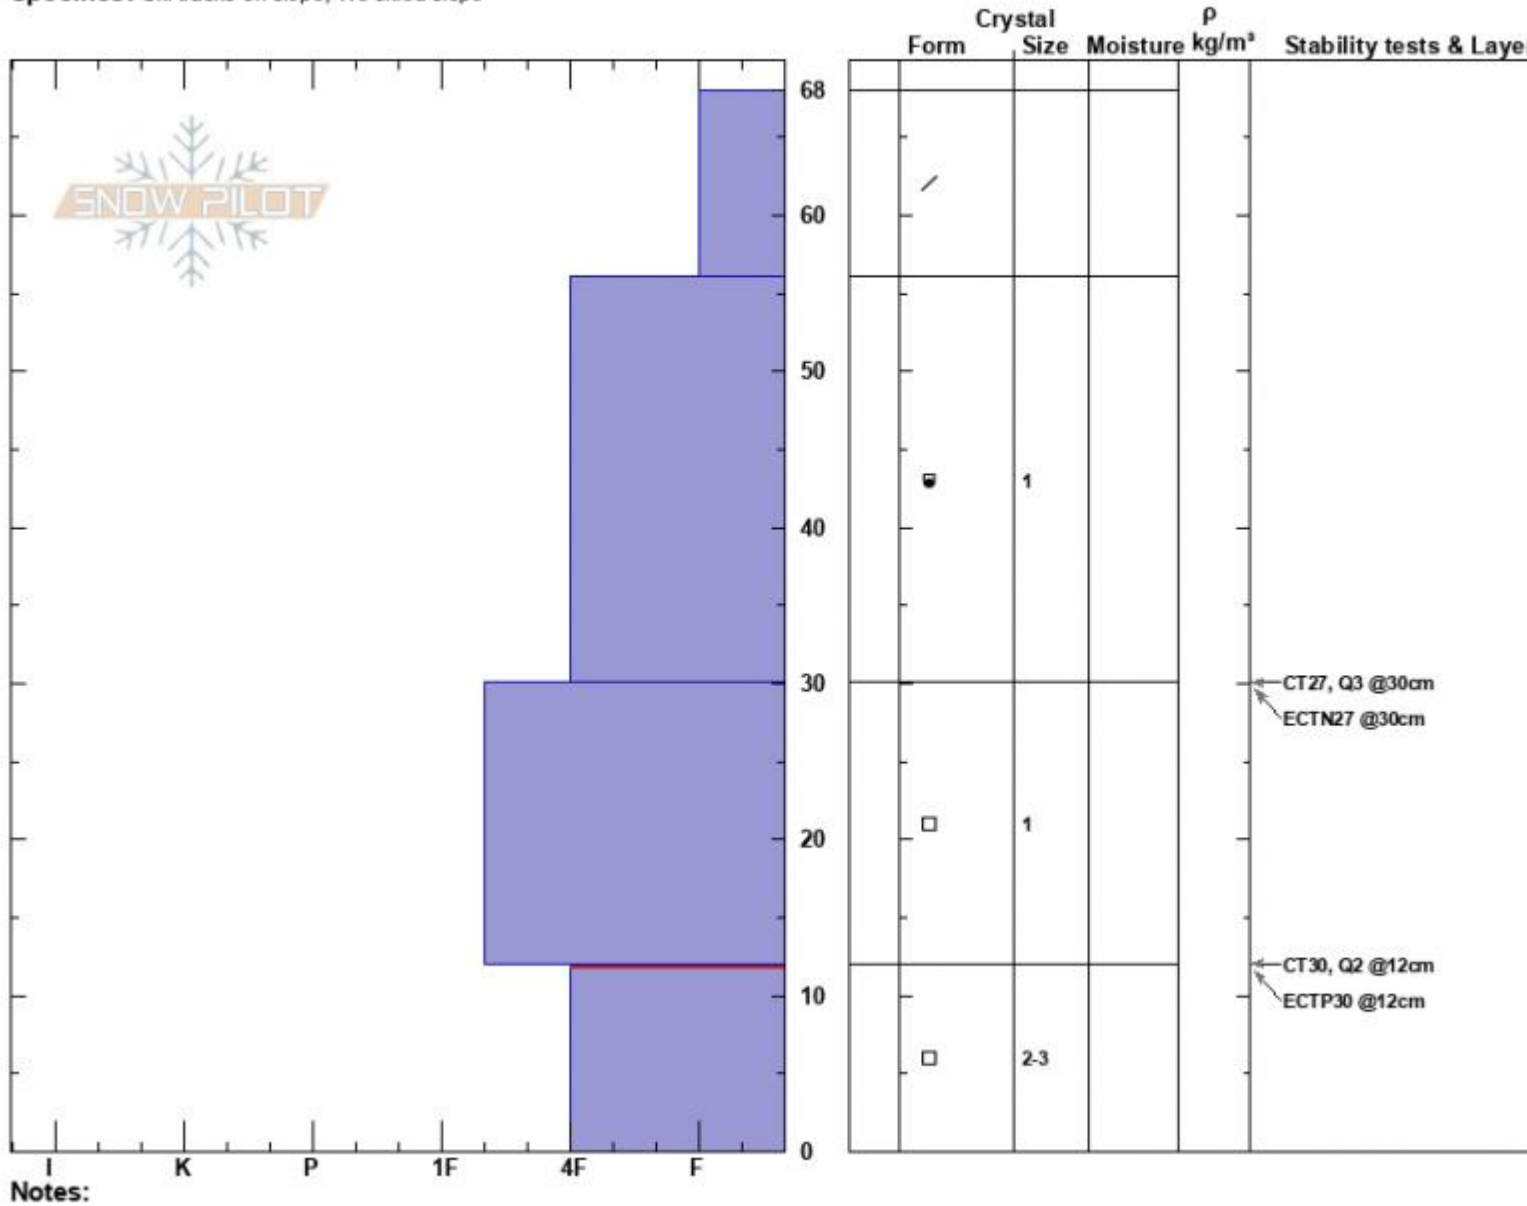

Spanky's Profile
 Madison Range-N
 MT
 Elevation: 9240 ft
 Aspect: 60°
 Specifics: Ski tracks on slope; We skied slope

Dave Zinn
 12/01/2024 - 12:00pm
 Co-ord: 45.32441N, -111.38145W
 Slope Angle: 32°
 Wind Loading: no

Stability: Good
 Air Temperature:
 Sky Cover: BKN
 Precipitation: NO
 Wind: Calm

HS:68
 PF:60
 Layer Notes:
 12-0cm: Problematic layer

Advisory Region
 Northern Madison
 Longitude
 -111.38W
 Latitude
 45.35N
 Northern Madison, 2024-12-01