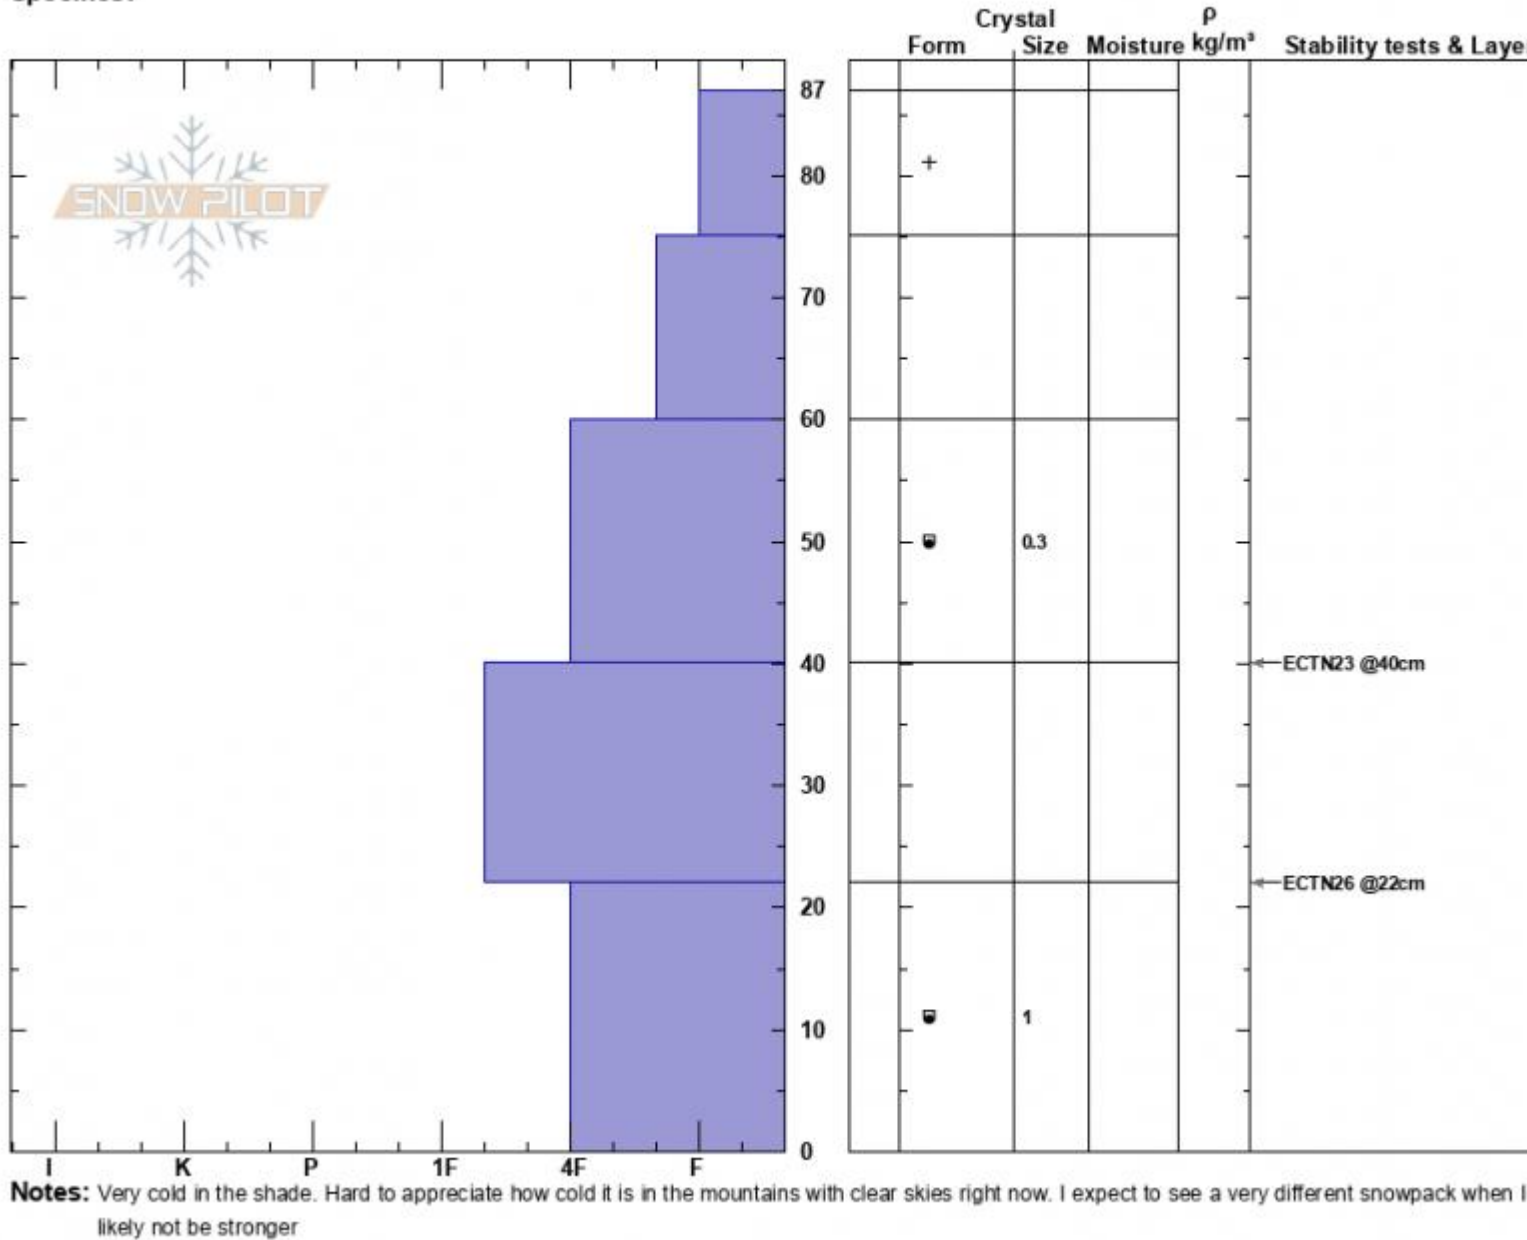

Cabin Creek N  
 Madison Range-S  
 MT  
 Elevation: 9052 ft  
 Aspect: 315°  
 Specifics:

Mark Staples  
 11/27/2024 - 11:00am  
 Co-ord: 44.88165N, -111.18568W  
 Slope Angle:  
 Wind Loading:

Stability:  
 Air Temperature:  
 Sky Cover: FEW  
 Precipitation:  
 Wind:

HS:87  
 Layer Notes:  
 60-40cm: Problematic layer

N facing profile Cabin Creek

Advisory Region  
 Southern Madison

Longitude

-111.23W

Latitude

44.89N

Southern Madison, 2024-11-27