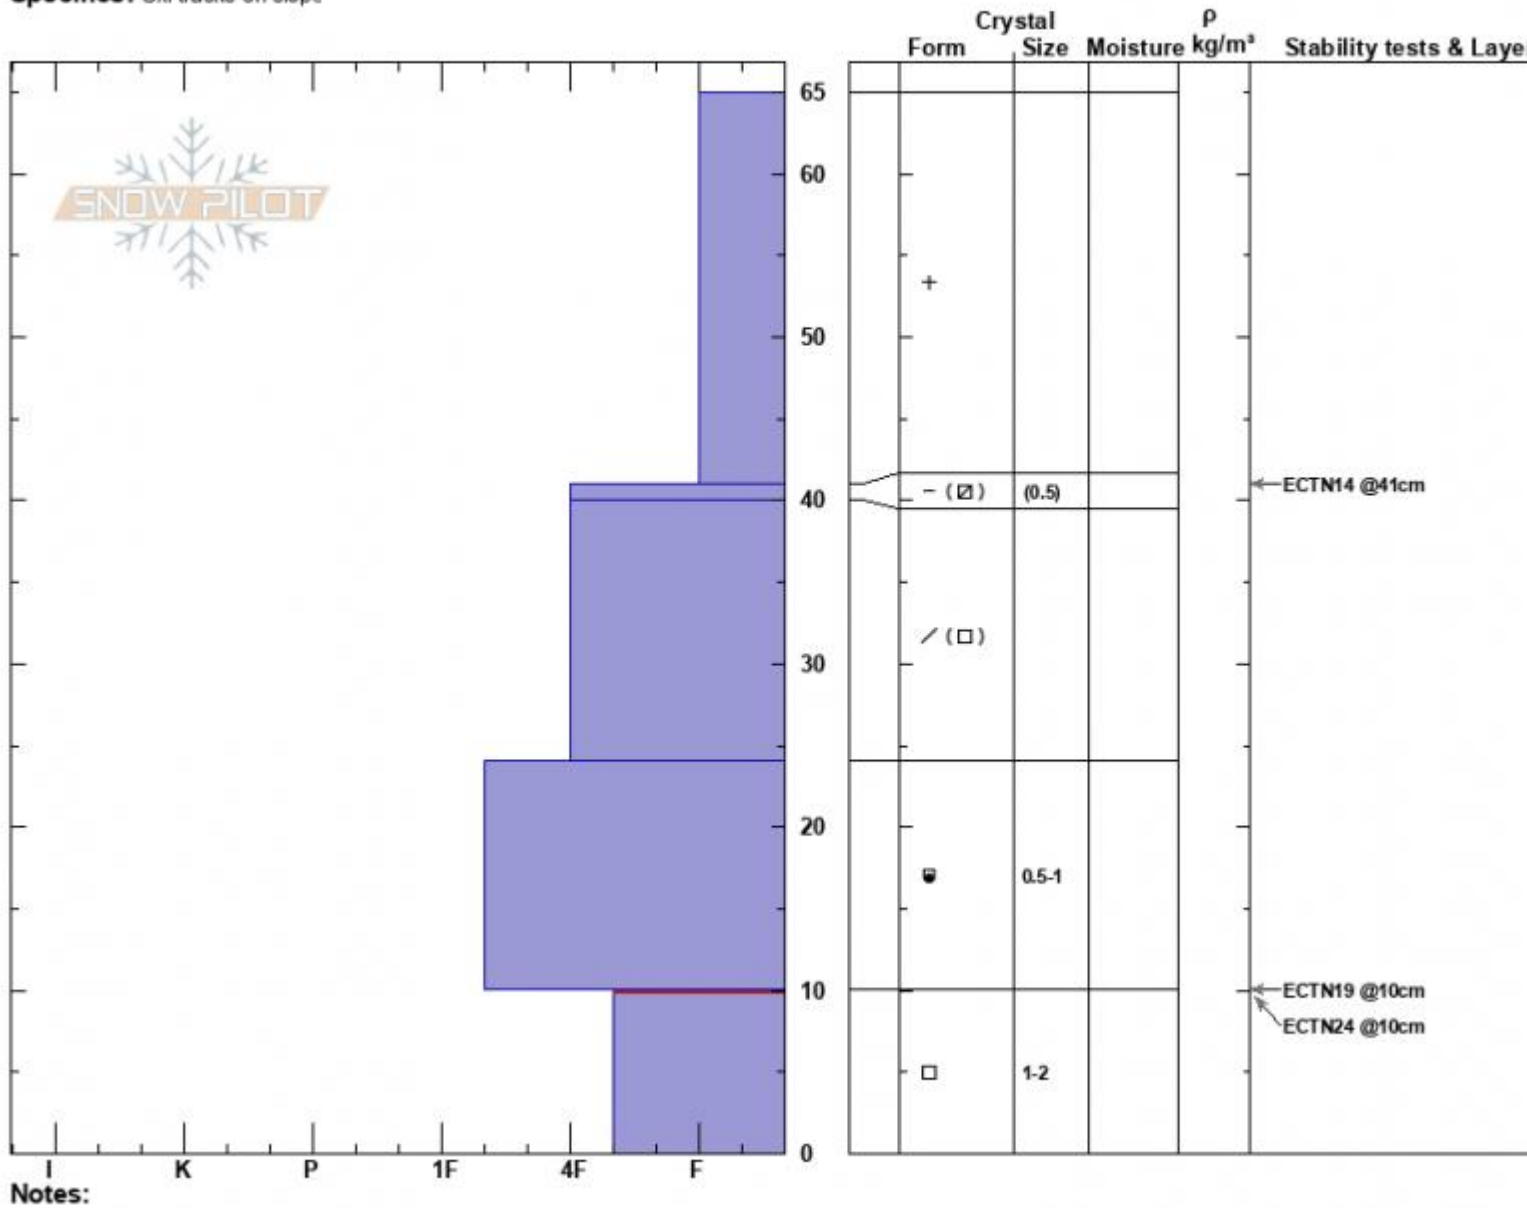

Spanky's  
 Madison Range-N  
 MT  
 Elevation: 9240 ft  
 Aspect: 50°  
 Specifics: Ski tracks on slope

Dave Zinn  
 11/20/2024 - 11:40am  
 Co-ord: 45.32424N, -111.38128W  
 Slope Angle: 24°  
 Wind Loading: no

Stability: Very Good  
 Air Temperature:  
 Sky Cover: BKN  
 Precipitation: NO  
 Wind: N Light Breeze

HS:65  
 PF:60  
 Layer Notes:  
 10-0cm: Problematic layer

Notes:  
 Advisory Region  
 Northern Madison  
 Longitude  
 -111.39W  
 Latitude  
 45.34N  
 Northern Madison, 2024-11-20