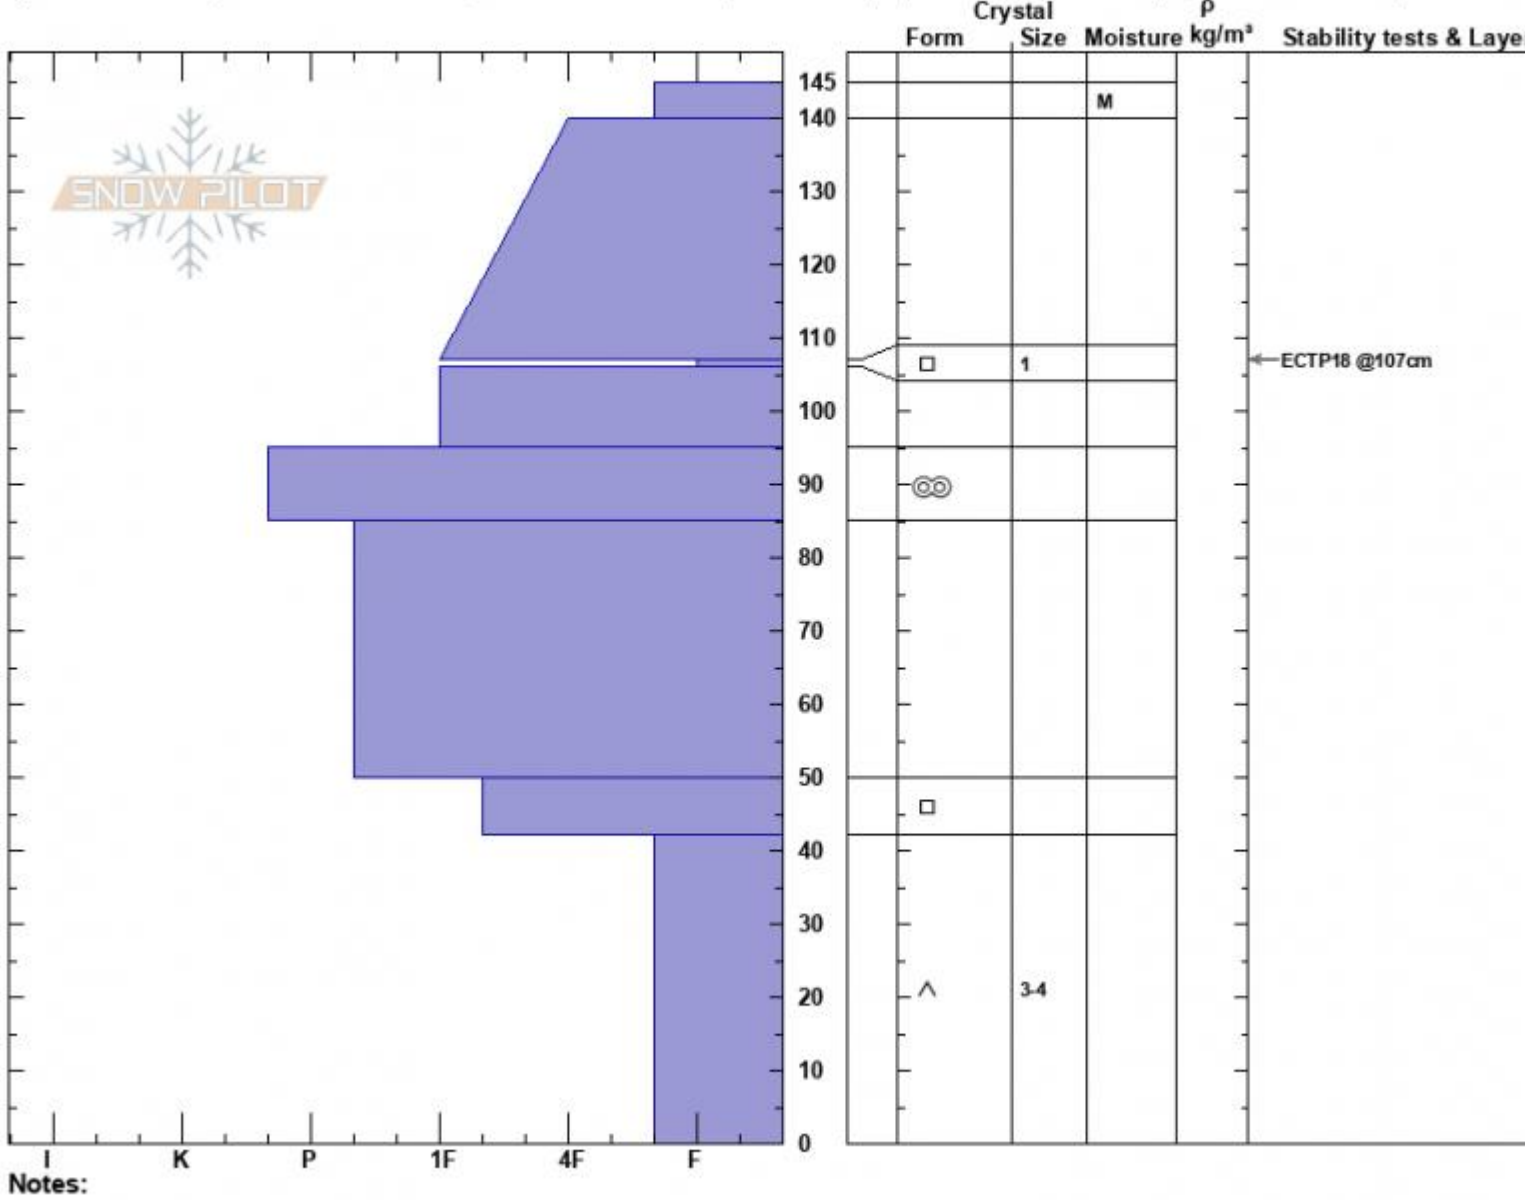

Targhee Creek
 Lionhead Range
 MT
 Elevation: 9600 ft
 Aspect: 75°

Ian Hoyer
 04/02/2024 - 12:00pm
 Co-ord: 44.75039N, -111.39098W
 Slope Angle: 31°
 Wind Loading: no

Stability: Fair
 Air Temperature:
 Sky Cover: CLR
 Precipitation: NO
 Wind: Calm

HS:145
 PF:30
 Layer Notes: 107-106cm:Problematic layer

Specifics: Pit is adjacent to avalanche: crown; Recent avalanche activity on similar slopes; Snowmobile tracks on slope; We snowmobiled slope

Notes:

Advisory Region
 Lionhead Range
 Longitude
 -111.32W
 Latitude
 44.71N
 Avalanche Details: [Snowmo triggered small slide at Lionhead](#)
 Lionhead Range, 2024-04-02