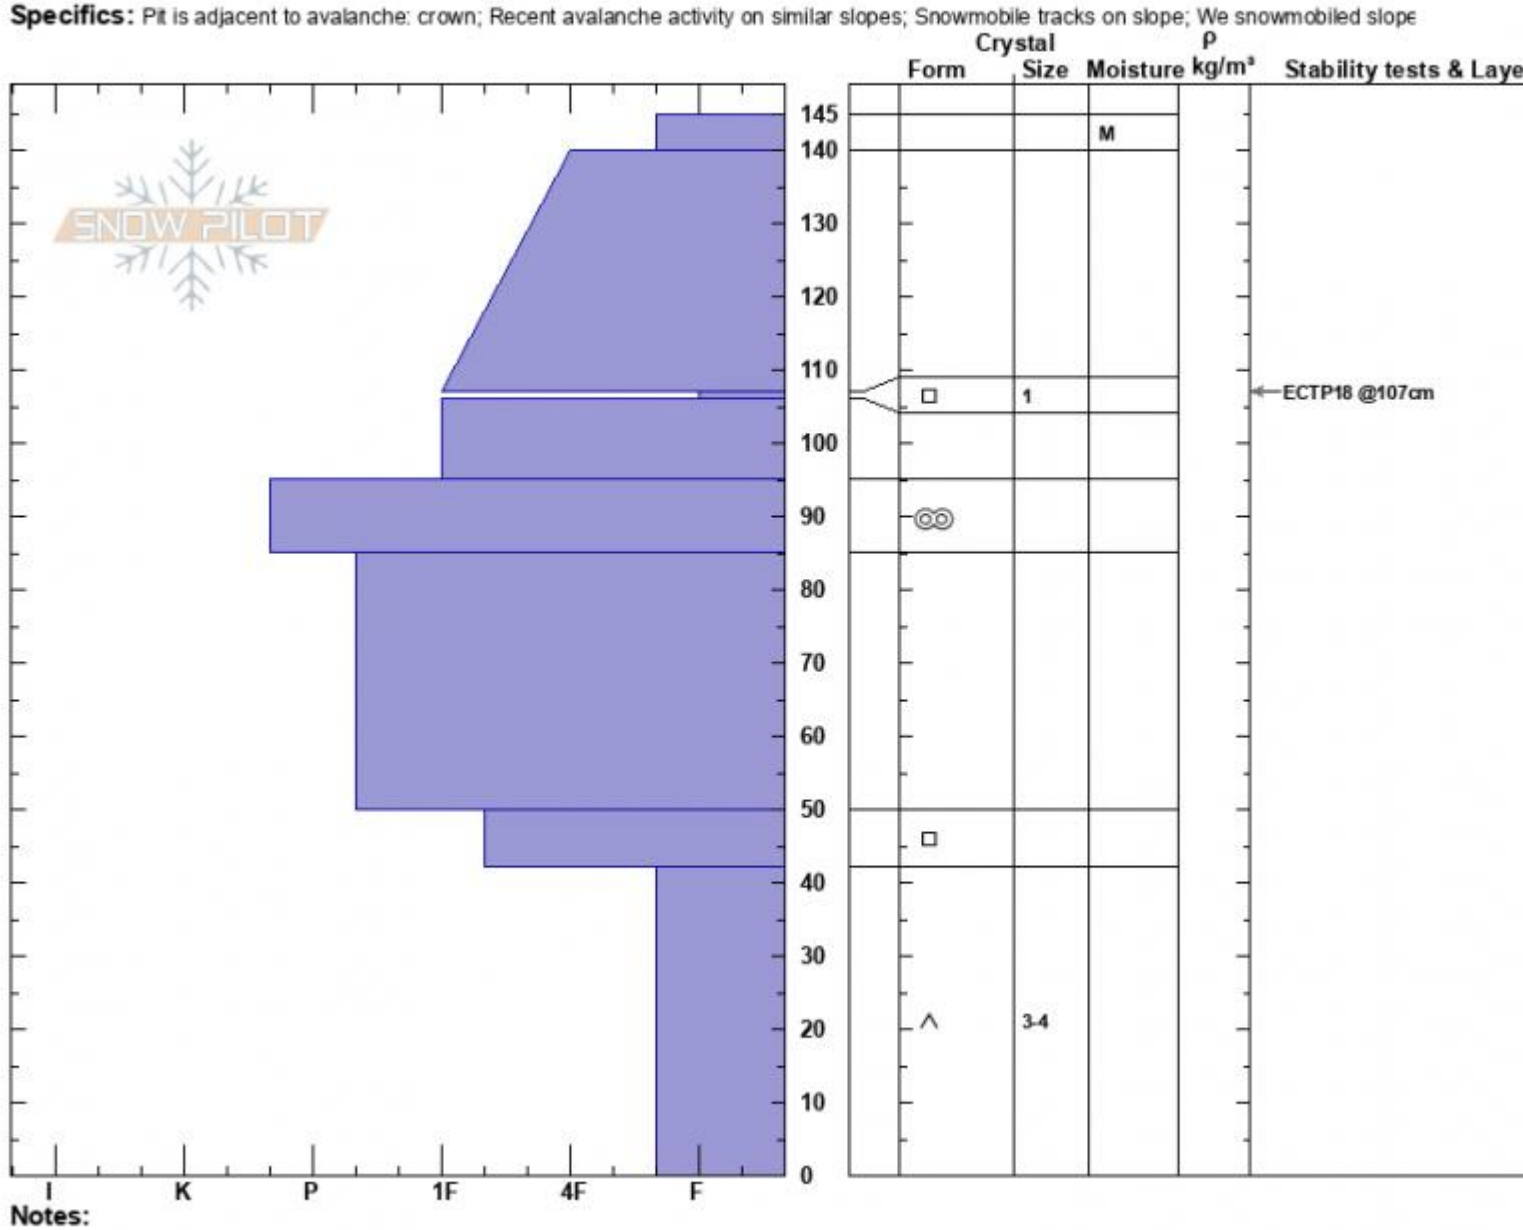

Targhee Creek
 Lionhead Range
 MT
 Elevation: 9600 ft
 Aspect: 75°
 Specifics: Pit is adjacent to avalanche: crown; Recent avalanche activity on similar slopes; Snowmobile tracks on slope; We snowmobiled slope

Ian Hoyer
 04/02/2024 - 12:00pm
 Co-ord: 44.75039N, -111.39098W
 Slope Angle: 31°
 Wind Loading: no

Stability: Fair
 Air Temperature:
 Sky Cover: CLR
 Precipitation: NO
 Wind: Calm

HS:145 Layer Notes:
 PF:30 107-106cm:Problematic layer

Notes:
 Advisory Region
 Lionhead Range
 Longitude
 -111.32W
 Latitude
 44.71N
 Avalanche Details: [Snowmo triggered small slide at Lionhead](#)
 Lionhead Range, 2024-04-02