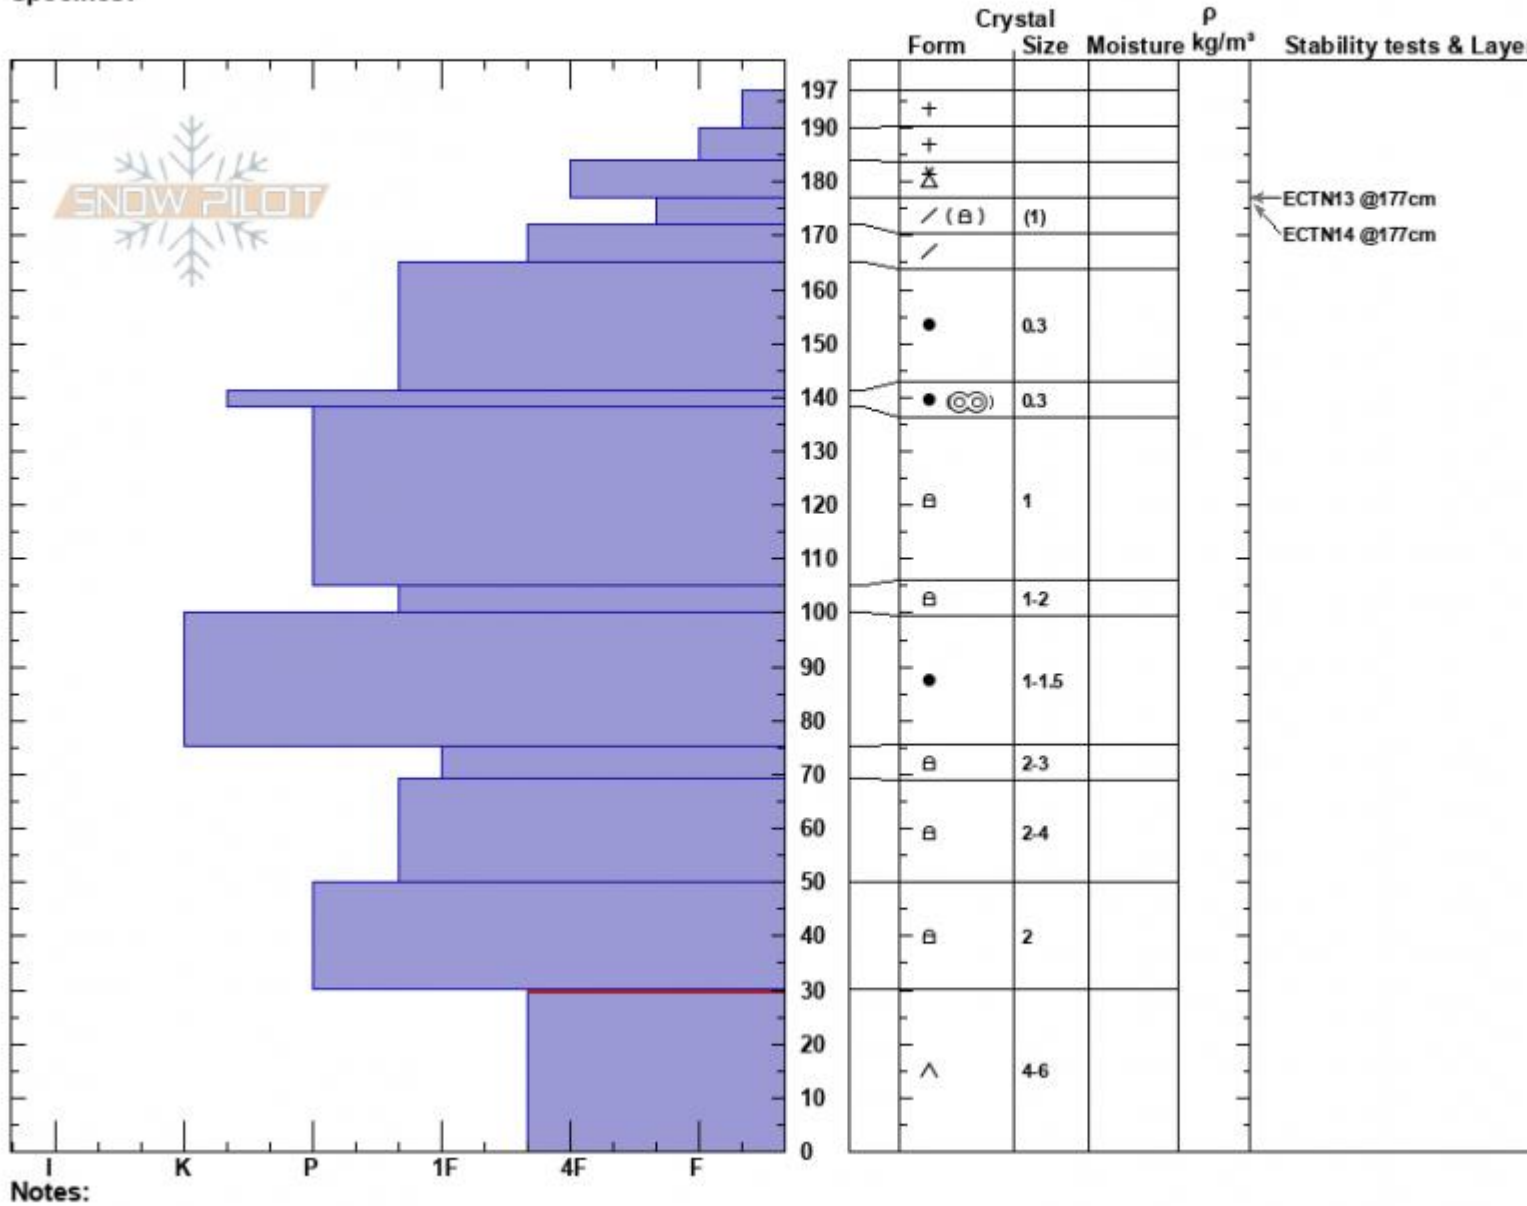

First Yellow Mule
 Madison Range-N
 MT
 Elevation: 9400 ft
 Aspect: 11°
 Specifics:

Zach Peterson
 03/24/2024 - 11:10am
 Co-ord: 45.17495N, -111.37992W
 Slope Angle: 12°
 Wind Loading: yes

Stability: Good
 Air Temperature:
 Sky Cover: OVC
 Precipitation: S-1
 Wind: N Light Breeze

HS:197 Layer Notes:
 PF:35 30-0cm: Problematic layer

Advisory Region
 Northern Madison
 Longitude
 -111.38W
 Latitude
 45.17N
 Northern Madison, 2024-03-24