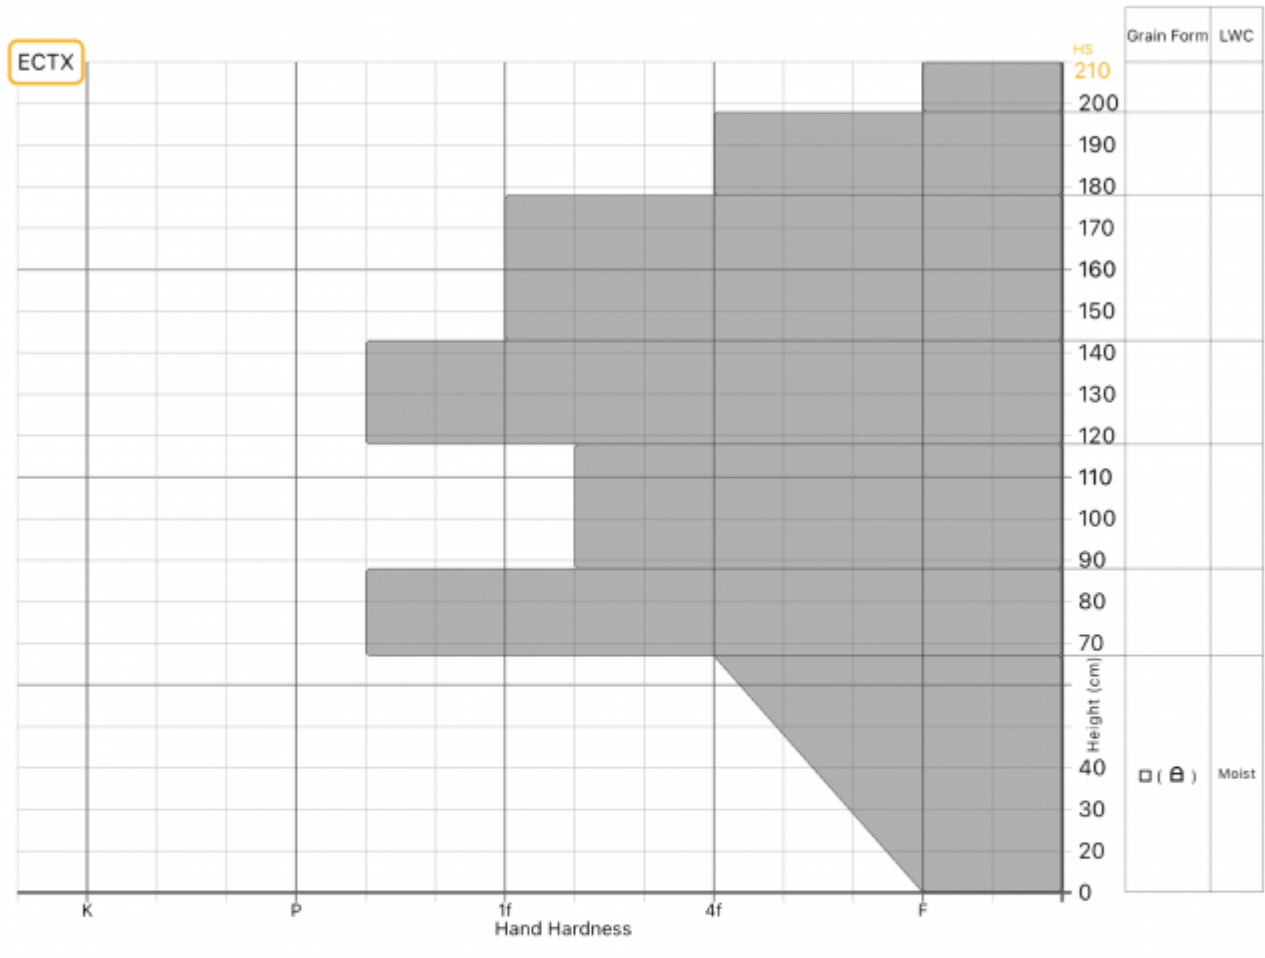

Profile Name: Republic Creek

General
 🕒 Date: 2024-03-24 14:13:00.000
 👤 Observer: Joe Trovato
 🏠 Org: Propagation Labs

Location
 📍 Elevation: 9536ft
 🌬️ Aspect: W
 📐 Slope: 27°
 📍 Lat/Lng: 44.9853,-109.9270

Weather
 🌡️ Air Temperature: ?
 ☁️ Sky Cover: ?
 ❄️ Precipitation: ?
 🌬️ Wind: ?
 🌀 Blowing Snow: ?

Snow Conditions
 📏 Total Snow Depth (HS): 210cm
 ❄️ Surface Grain: ?
 🚶 Foot Pen: ?
 🛷 Ski Pen: ?

Notes:

Advisory Region
 Cooke City
 Longitude
 -109.94W
 Latitude
 44.99N
 Cooke City, 2024-03-27