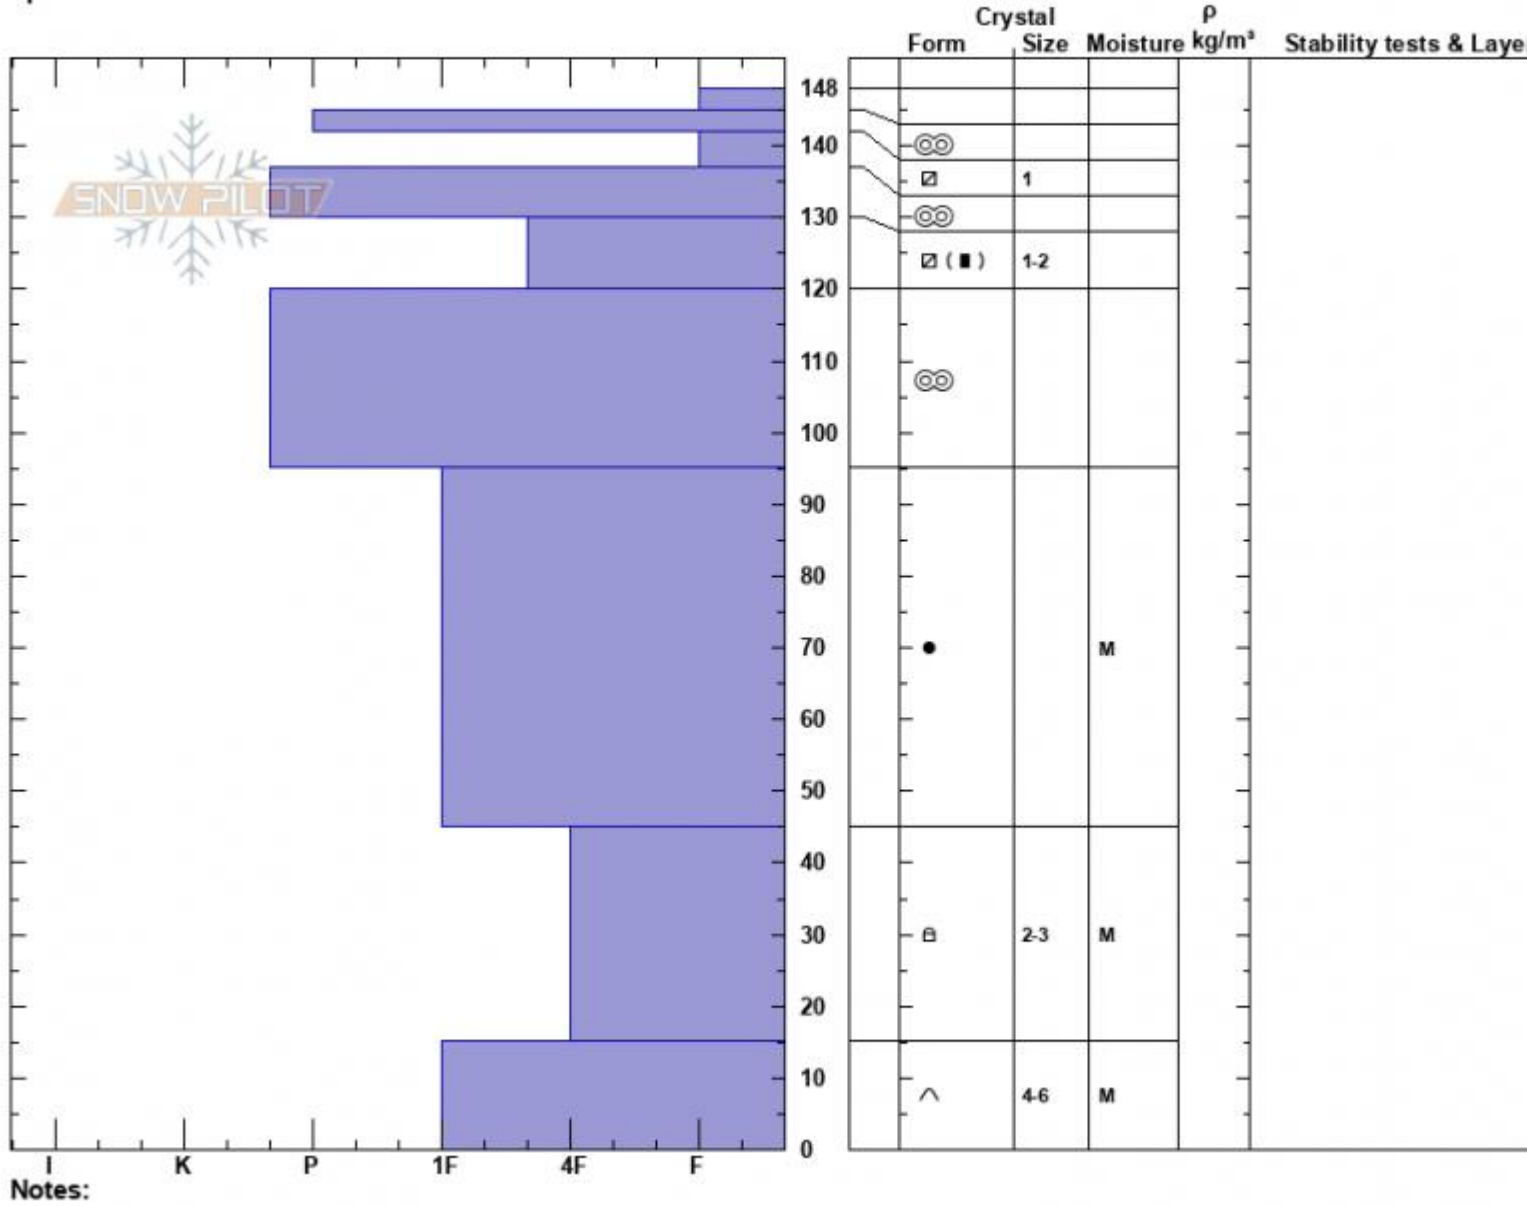

Wilderness Boundary  
 Madison Range-S  
 MT  
 Elevation: 8800 ft  
 Aspect: 250°  
 Specifics:

Dave Zinn  
 03/26/2024 - 11:00am  
 Co-ord: 44.97682N, -111.35901W  
 Slope Angle: 20°  
 Wind Loading: no

Stability: Good  
 Air Temperature:  
 Sky Cover: SCT  
 Precipitation: S-1  
 Wind: Calm

HS:148  
 PF:15  
 Layer Notes:

Notes:  
 Advisory Region  
 Southern Madison  
 Longitude  
 -111.27W  
 Latitude  
 45.06N  
 Southern Madison, 2024-03-26