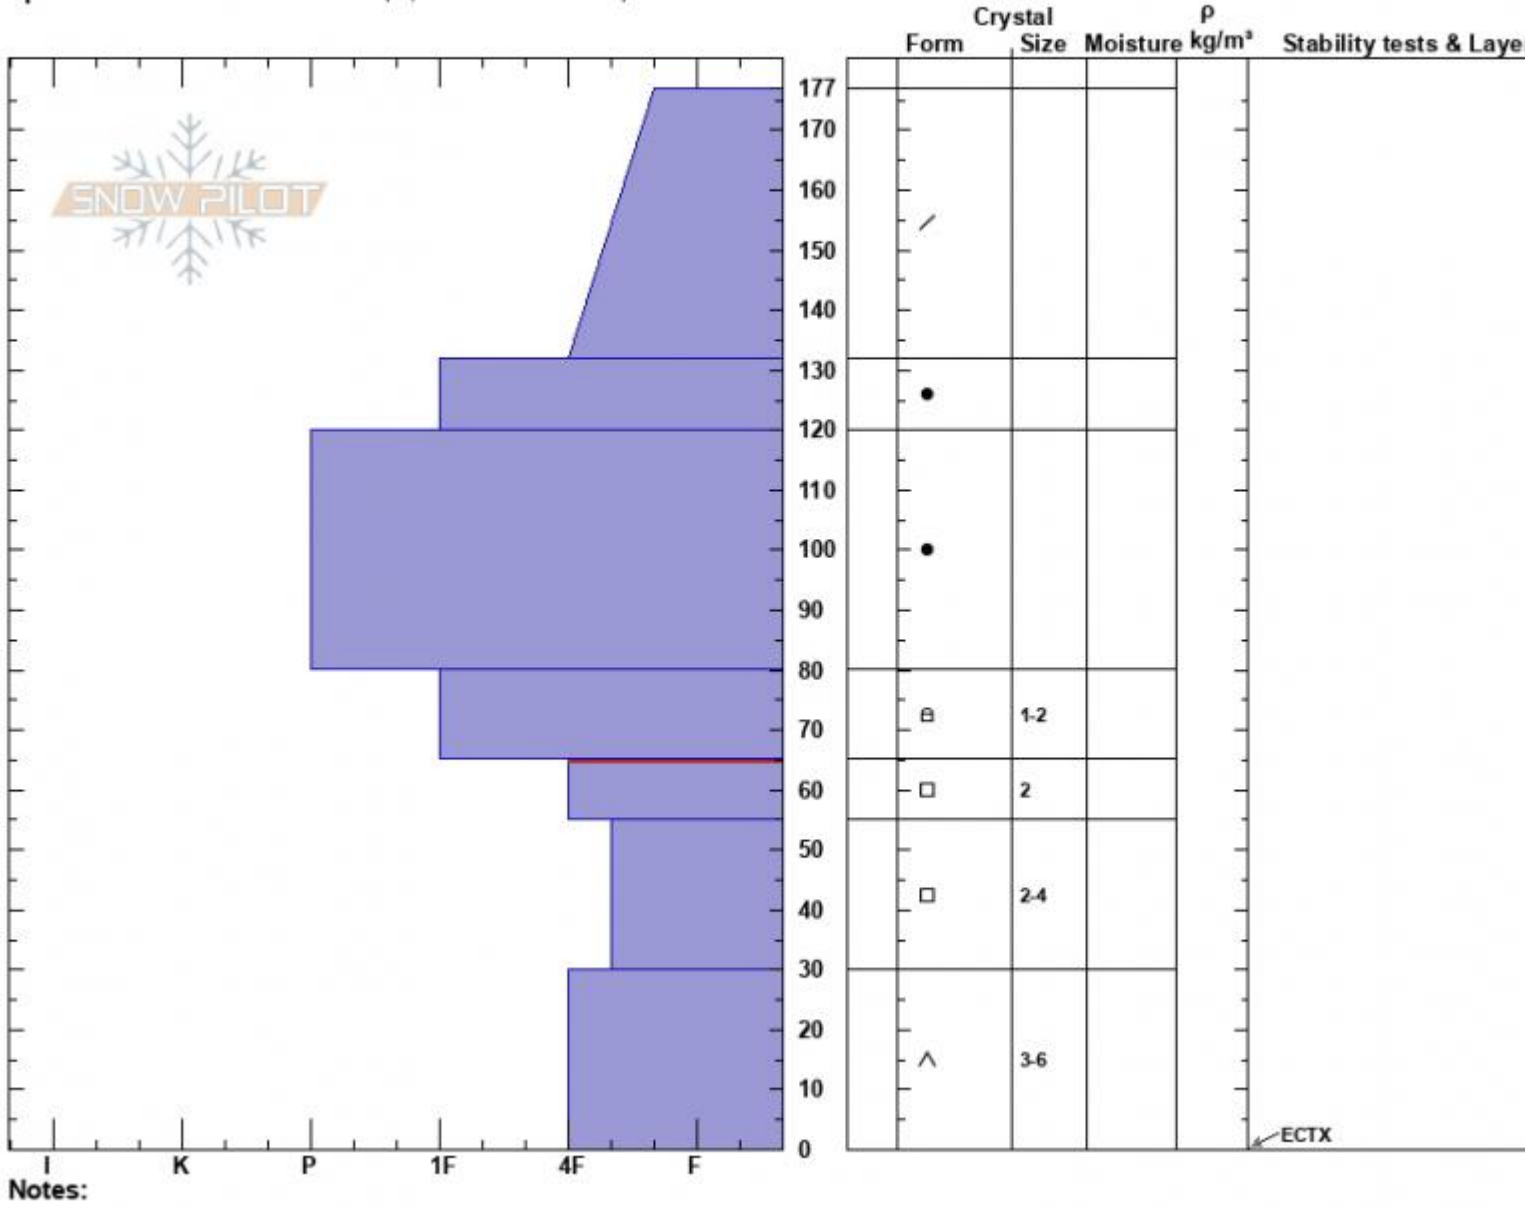

Portal Creek  
 Gallatin Range-N  
 MT  
 Elevation: 9400 ft  
 Aspect: 5°  
 Specifics: Snowmobile tracks on slope; We snowmobiled slope

Ian Hoyer  
 03/20/2024 - 11:00am  
 Co-ord: 45.22691N, -111.11935W  
 Slope Angle: 30°  
 Wind Loading: no

Stability: Fair  
 Air Temperature:  
 Sky Cover: FEW  
 Precipitation: NO  
 Wind: Calm

HS:177 Layer Notes:  
 PF:30 65-55cm:Problematic layer

Advisory Region  
 Northern Gallatin  
 Longitude  
 -111.14W  
 Latitude  
 45.29N  
 Northern Gallatin, 2024-03-20