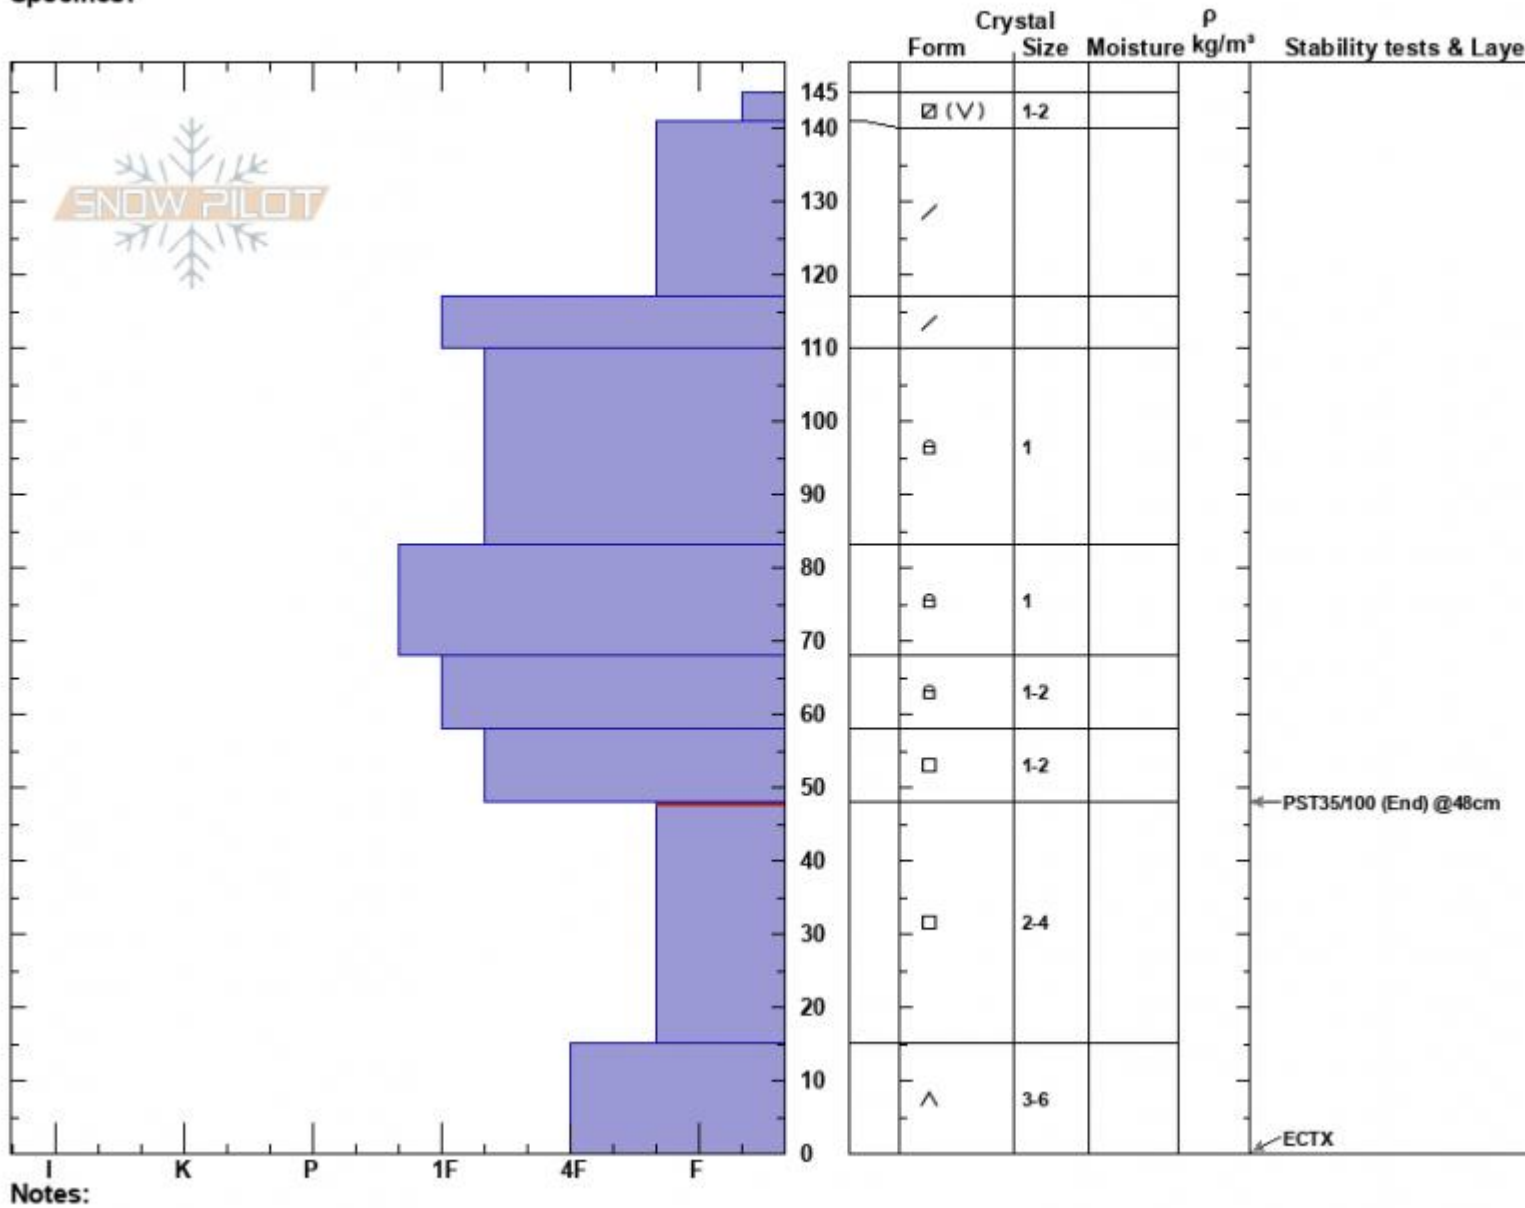

Trapper Ridge Profile  
 Lionhead Range  
 MT  
 Elevation: 8590 ft  
 Aspect: 10°  
 Specifics:

Dave Zinn  
 03/10/2024 - 12:30pm  
 Co-ord: 44.84383N, -111.34109W  
 Slope Angle: 26°  
 Wind Loading: no

Stability: Good  
 Air Temperature:  
 Sky Cover: CLR  
 Precipitation: NO  
 Wind: SW Moderate

HS:145  
 PF:60  
 PS:20  
 Layer Notes:  
 48-15cm:Problematic layer

Notes:  
 Advisory Region  
 Lionhead Range  
 Longitude  
 -111.34W  
 Latitude  
 44.84N  
 Lionhead Range, 2024-03-10