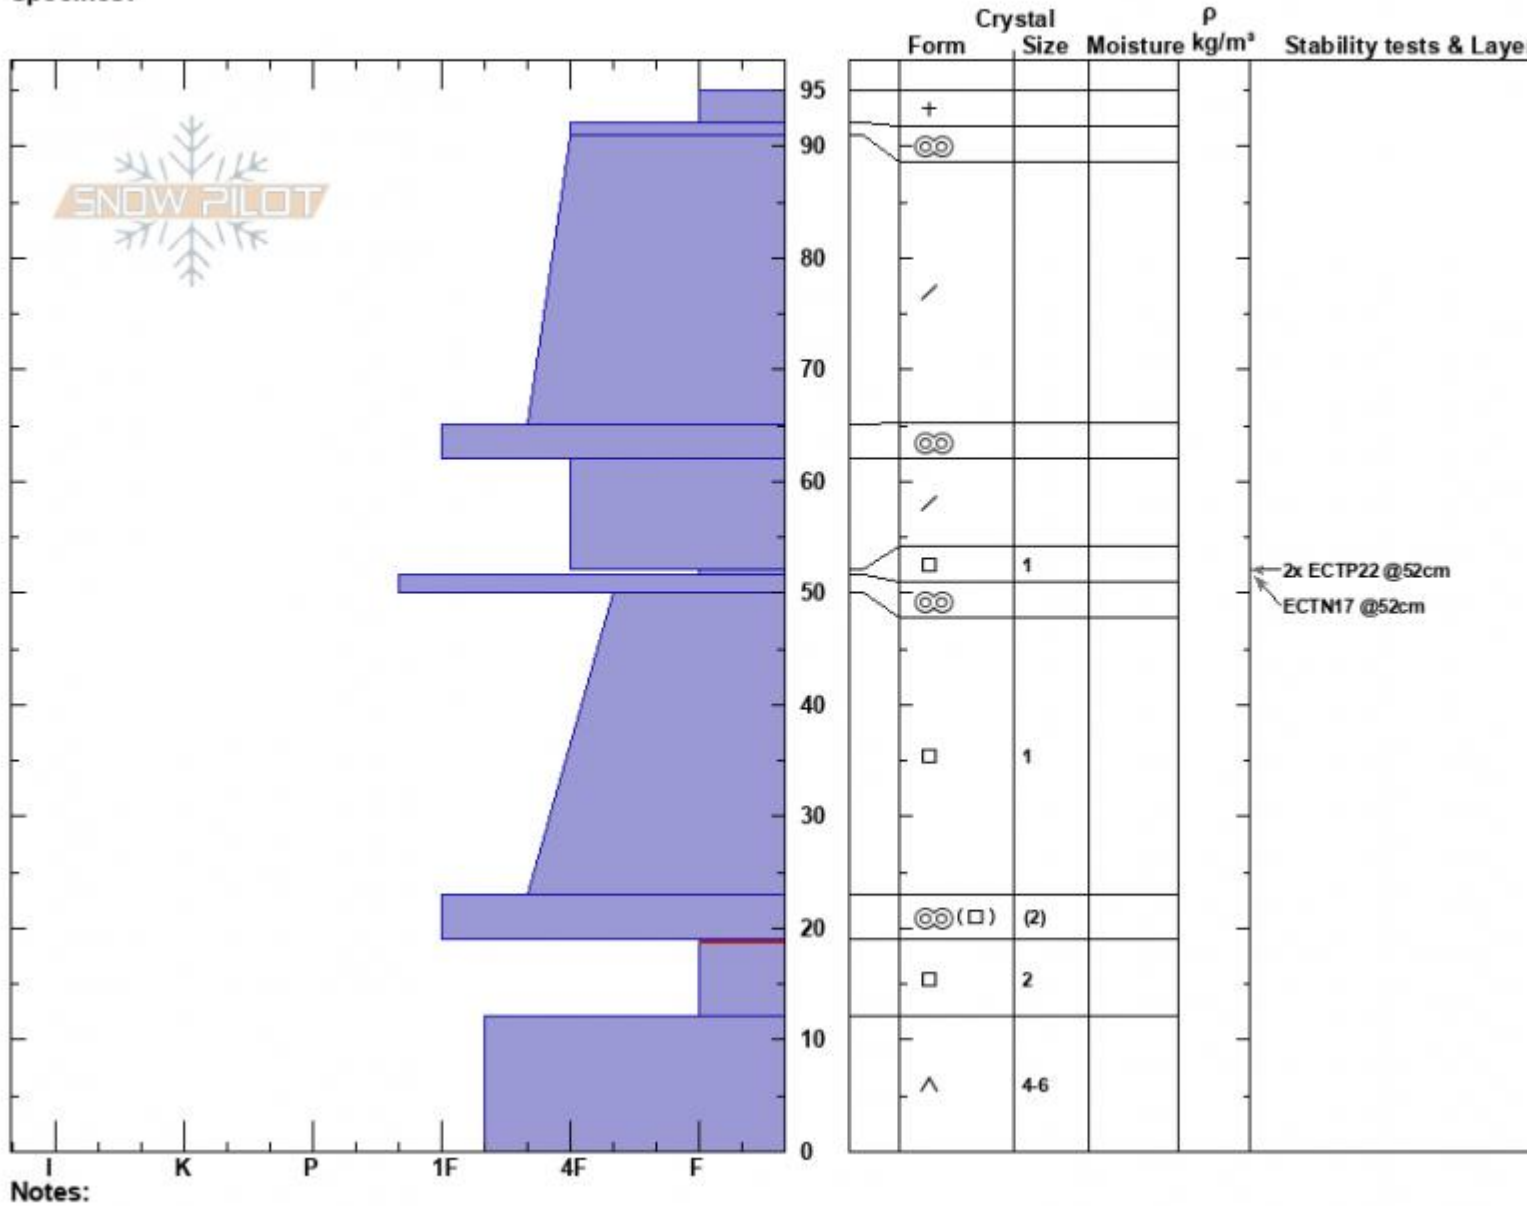

Bacon Rind South Face
 Madison Range-S
 MT
 Elevation: 7800 ft
 Aspect: 100°
 Specifics:

Dave Zinn
 03/04/2024 - 11:00am
 Co-ord: 44.96770N, -111.08770W
 Slope Angle: 35°
 Wind Loading: no

Stability: Poor
 Air Temperature:
 Sky Cover: SCT
 Precipitation: NO
 Wind: Light Breeze

HS:95
 PF:40
 PS:30
 Layer Notes:
 19-12cm:Problematic layer

Notes:
 Advisory Region
 Southern Madison
 Longitude
 -111.10W
 Latitude
 44.96N
 Southern Madison, 2024-03-06