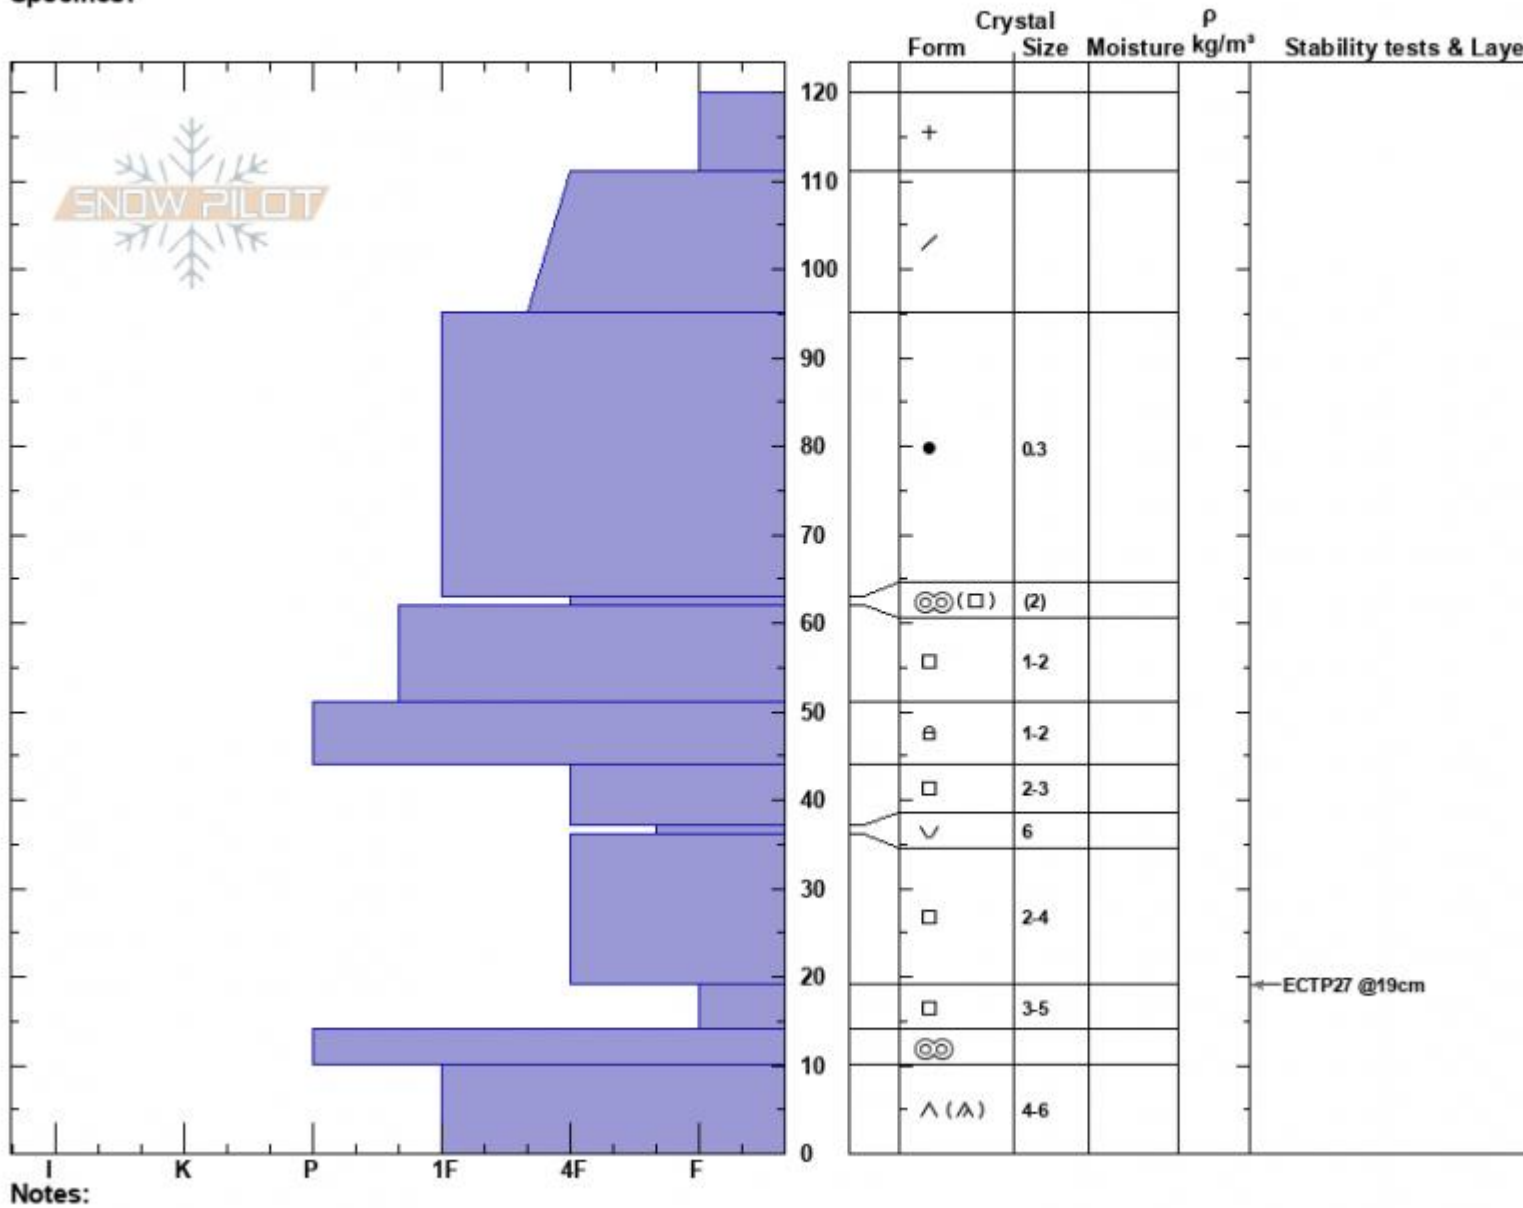

USGS Site
 Lionhead Range
 MT
 Elevation: 8130 ft
 Aspect: 33°
 Specifics:

Zach Peterson
 02/29/2024 - 11:30am
 Co-ord: 44.69459N, -111.29700W
 Slope Angle: 1°
 Wind Loading: no

Stability:
 Air Temperature:
 Sky Cover: OVC
 Precipitation: NO
 Wind: Light Breeze

HS:120 Layer Notes:
 PF:25 37-36cm:Problematic layer

Advisory Region
 Lionhead Range
 Longitude
 -111.32W

Latitude

44.71N

Lionhead Range, 2024-02-29