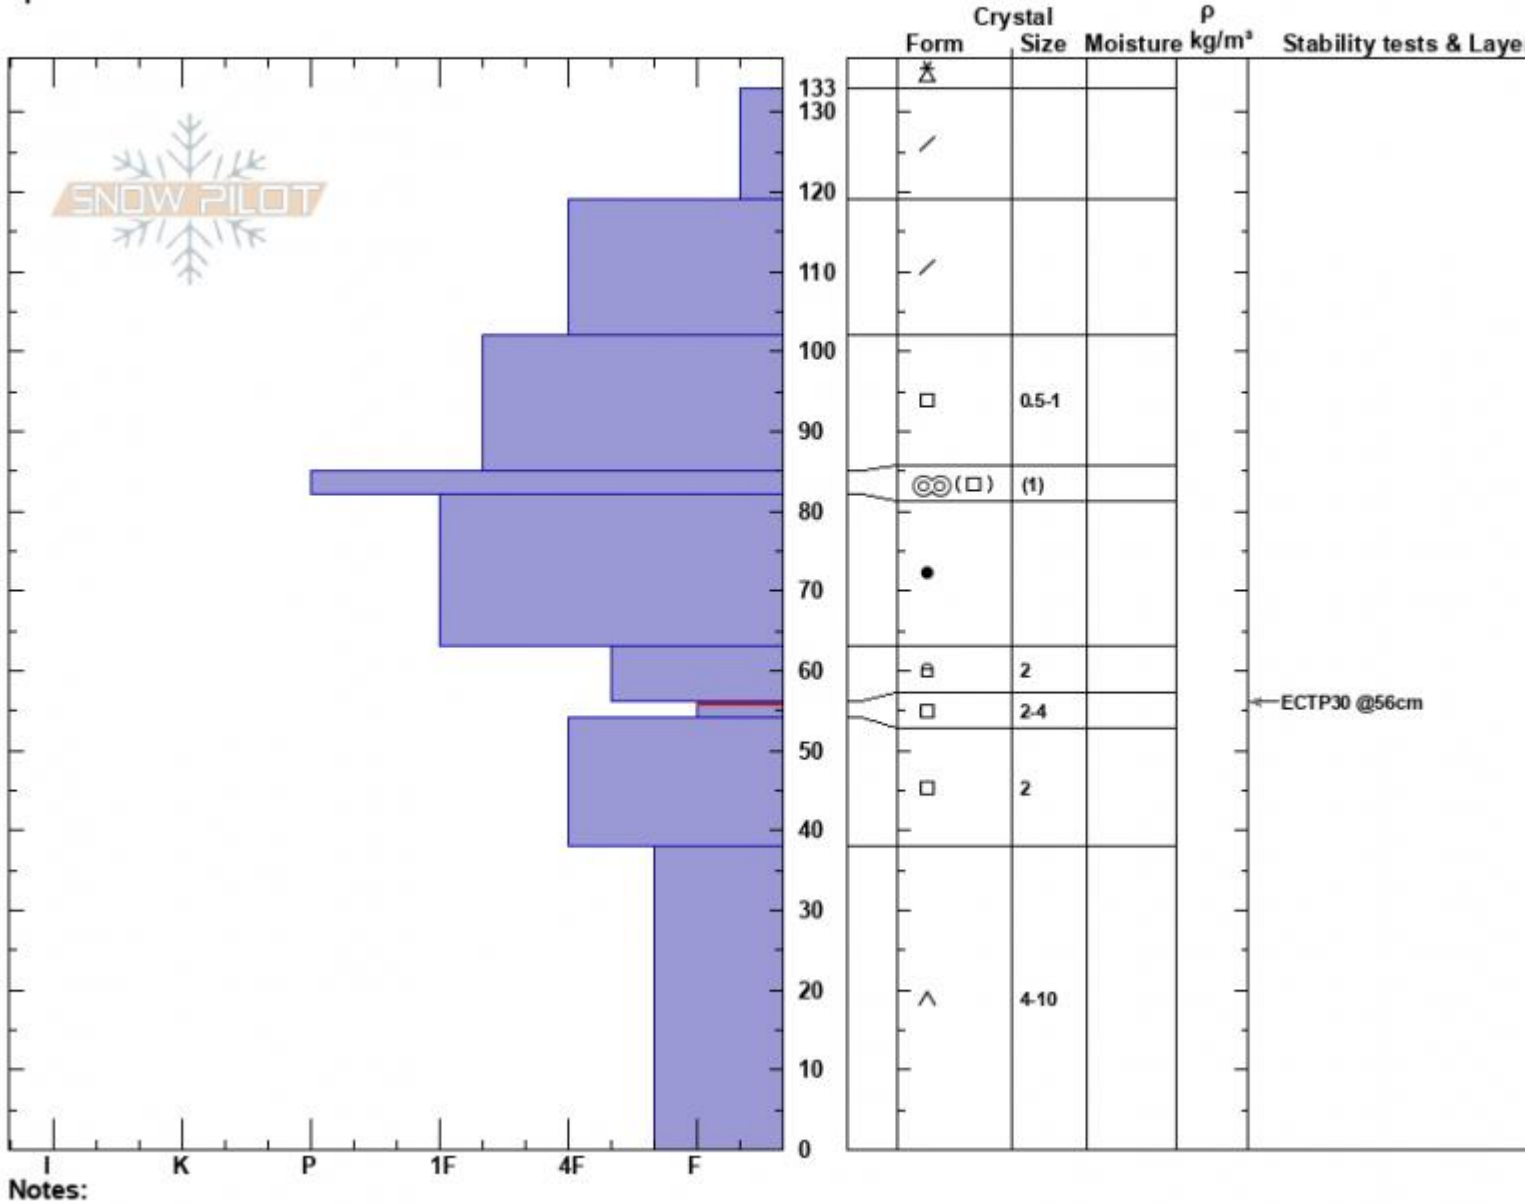

Below Divide Peak
 Gallatin Range-N
 MT
 Elevation: 9280 ft
 Aspect: 119°
 Specifics:

Zach Peterson
 02/22/2024 - 1:30pm
 Co-ord: 45.40102N, -110.96883W
 Slope Angle: 22°
 Wind Loading: no

Stability: Fair
 Air Temperature:
 Sky Cover: BKN
 Precipitation: S-1
 Wind: Light Breeze

HS:133 Layer Notes:
 PF:25 56-54cm:Problematic layer

Advisory Region
 Northern Gallatin
 Longitude
 -110.98W
 Latitude
 45.40N
 Northern Gallatin, 2024-02-22