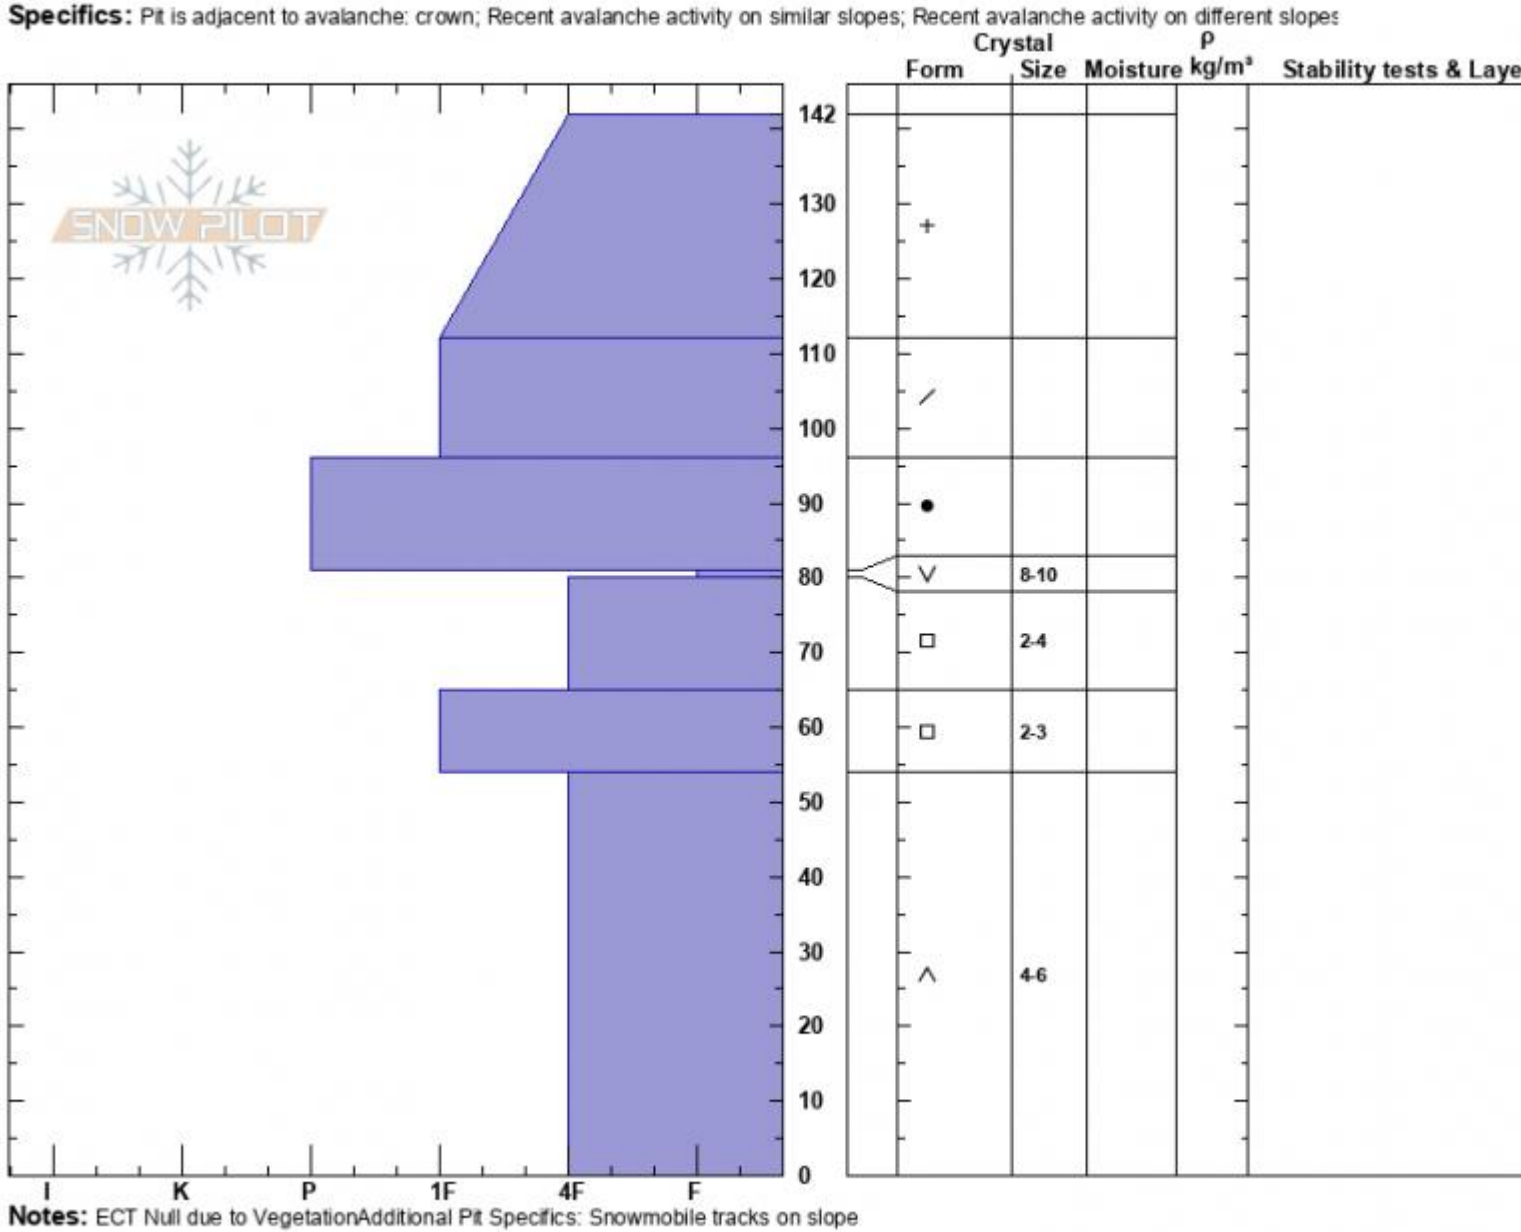

North of Scotch Bonnet
 Cooke City
 MT
 Elevation: 9900 ft
 Aspect: 5°
 Specifics: Pit is adjacent to avalanche: crown; Recent avalanche activity on similar slopes;

Dave Zinn
 02/18/2024 - 1:00pm
 Co-ord: 45.07551N, -109.94427W
 Slope Angle: 33°
 Wind Loading: no

Stability: Poor
 Air Temperature:
 Sky Cover: OVC
 Precipitation: S-1
 Wind: Calm

HS:142 Layer Notes:
 81-80cm: Problematic layer

Advisory Region
 Cooke City
 Longitude
 -109.95W
 Latitude
 45.07N
 Cooke City, 2024-02-20