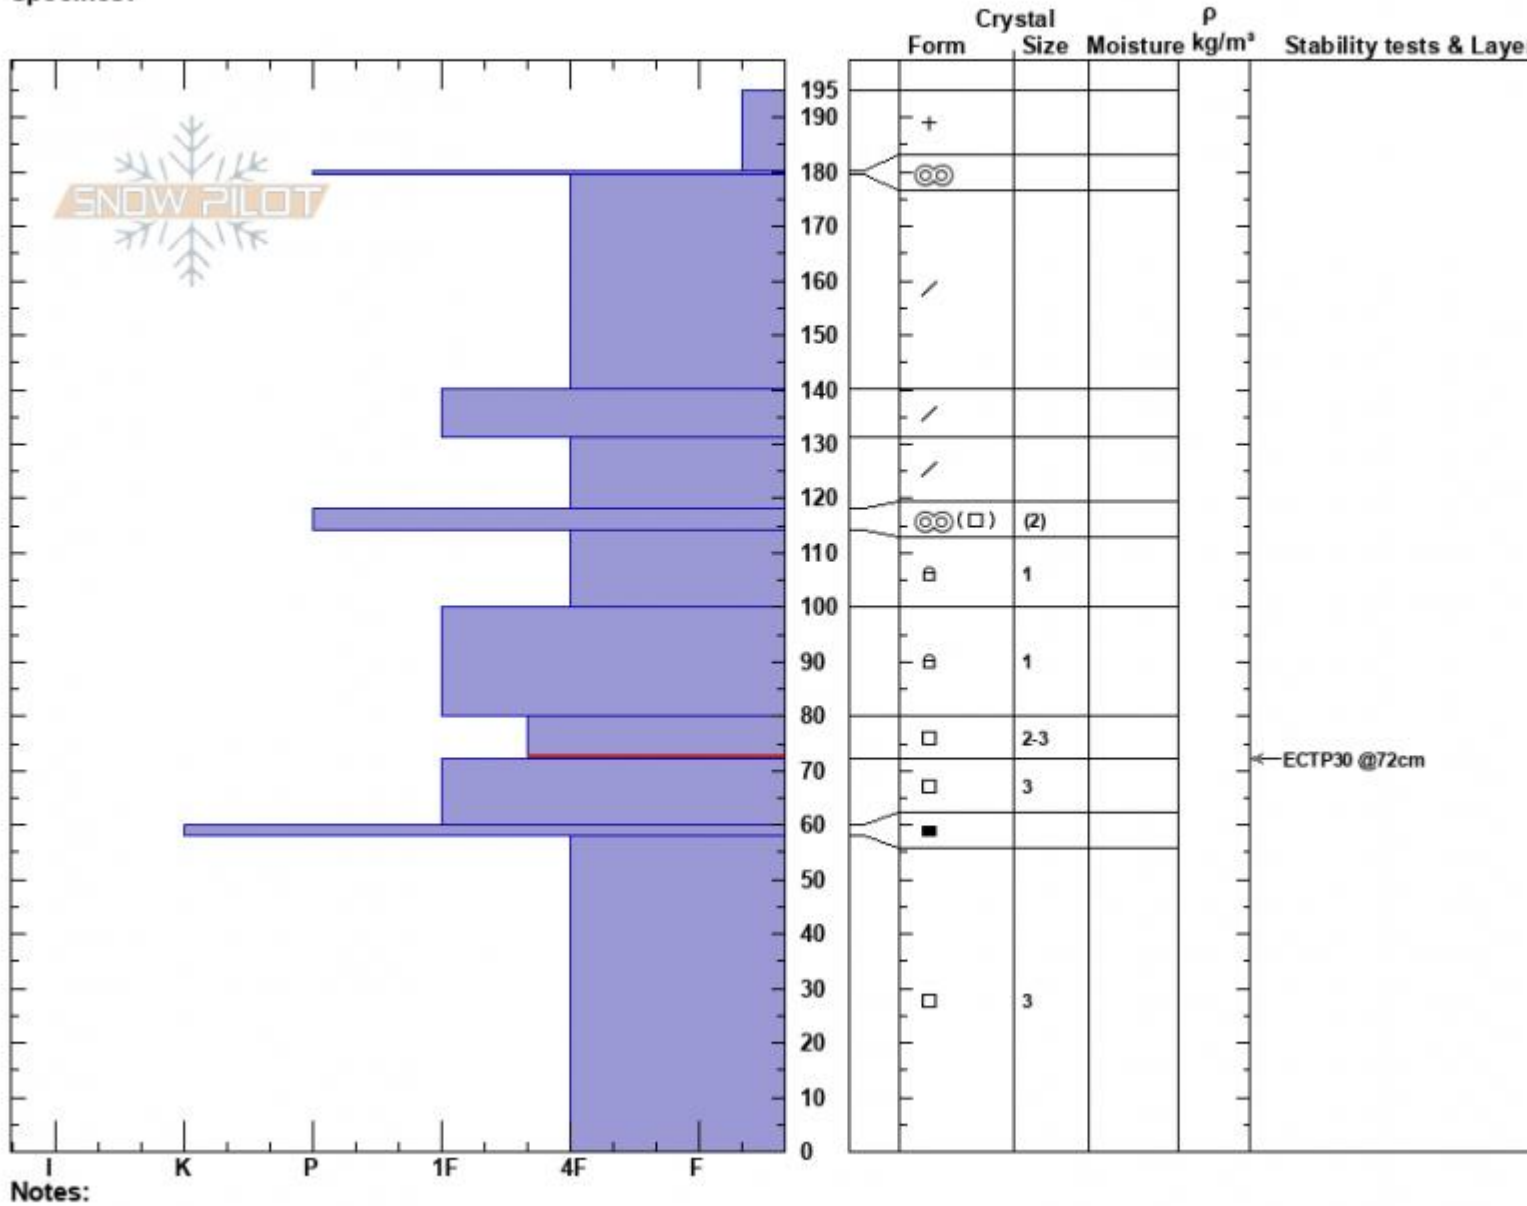

Top of Yale Creek S
 Centennial Range
 MT
 Elevation: 8990 ft
 Aspect: 190°
 Specifics:

Zach Peterson
 02/08/2024 - 12:30pm
 Co-ord: 44.55265N, -111.46456W
 Slope Angle: 10°
 Wind Loading: no

Stability: Poor
 Air Temperature:
 Sky Cover: OVC
 Precipitation: S2
 Wind: Calm

HS:195 Layer Notes:
 PF:85 80-72cm:Problematic layer

Advisory Region
 Island Park
 Longitude
 -111.46W
 Latitude
 44.55N
 Island Park, 2024-02-08