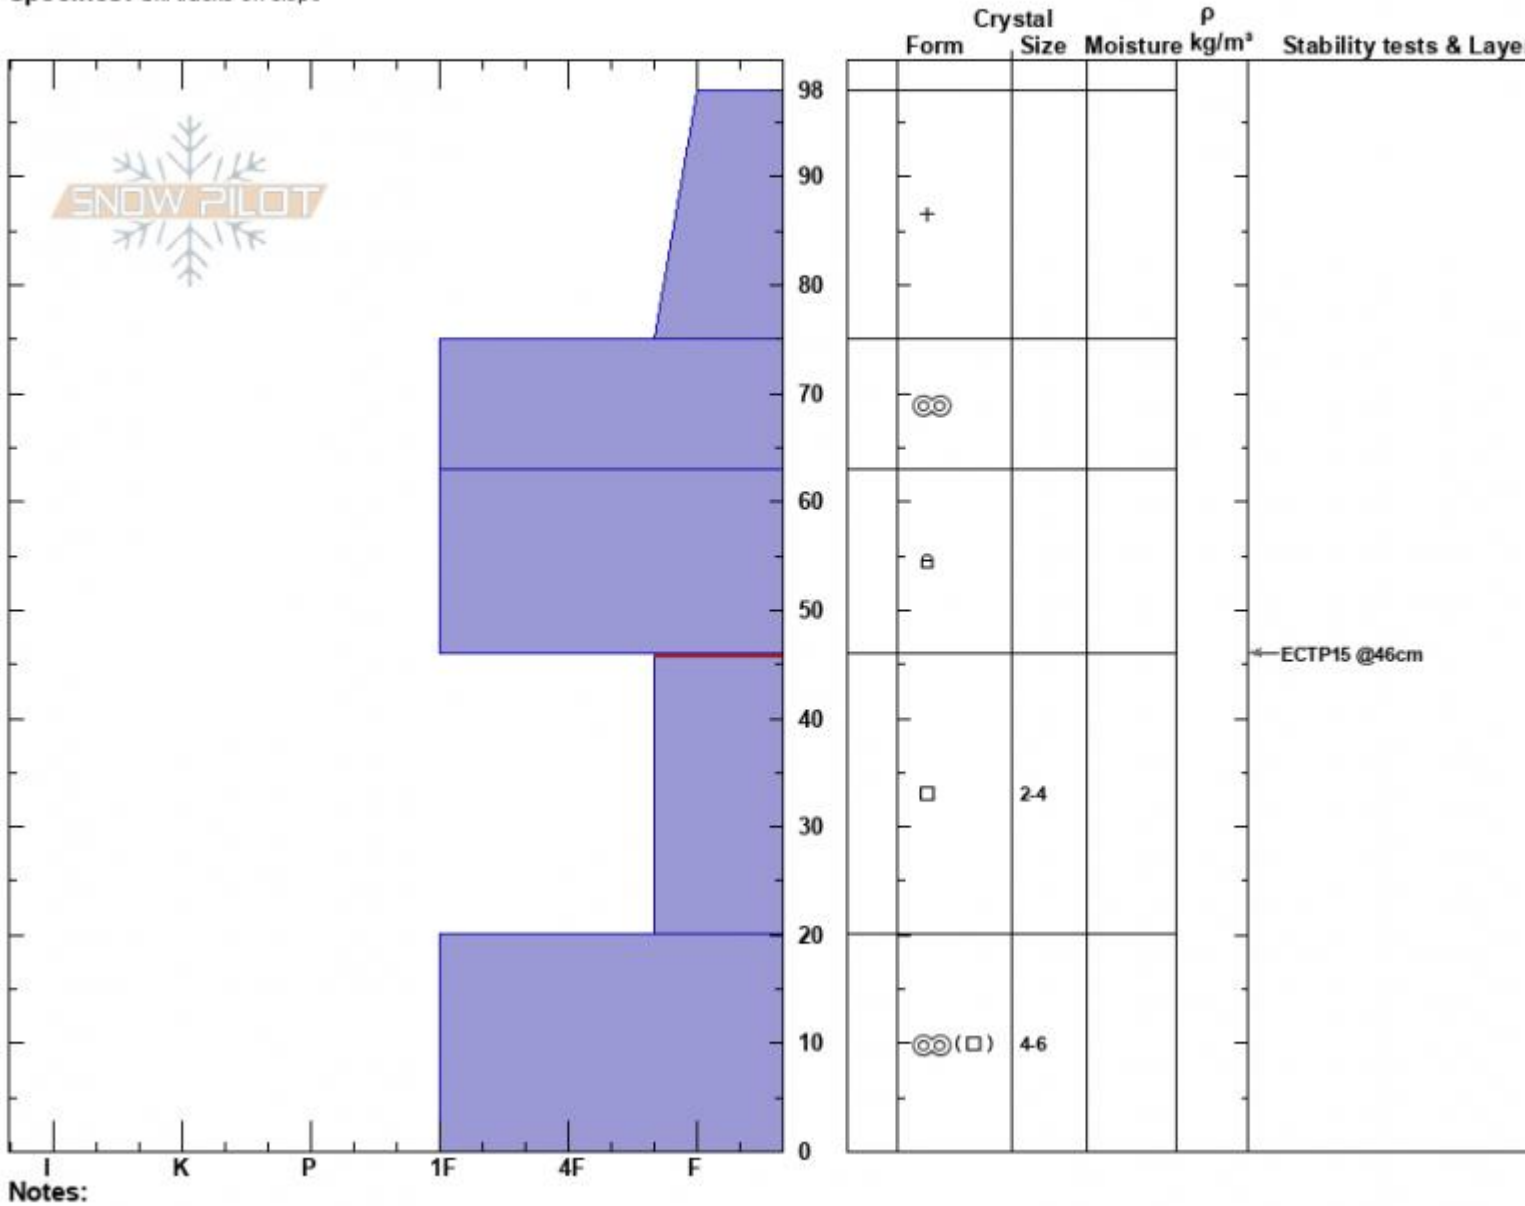

Beehive/Bear Ridge
 Madison Range-N
 MT
 Elevation: 9200 ft
 Aspect: 100°
 Specifics: Ski tracks on slope

Ian Hoyer
 02/06/2024 - 11:30am
 Co-ord: 45.32489N, -111.38202W
 Slope Angle: 28°
 Wind Loading: previous

Stability: Poor
 Air Temperature:
 Sky Cover: OVC
 Precipitation: S1
 Wind: Calm

HS:98
 PF:90
 PS:20
 Layer Notes:
 46-20cm: Problematic layer

Advisory Region
 Northern Madison
 Longitude
 -111.39W
 Latitude
 45.34N
 Northern Madison, 2024-02-06