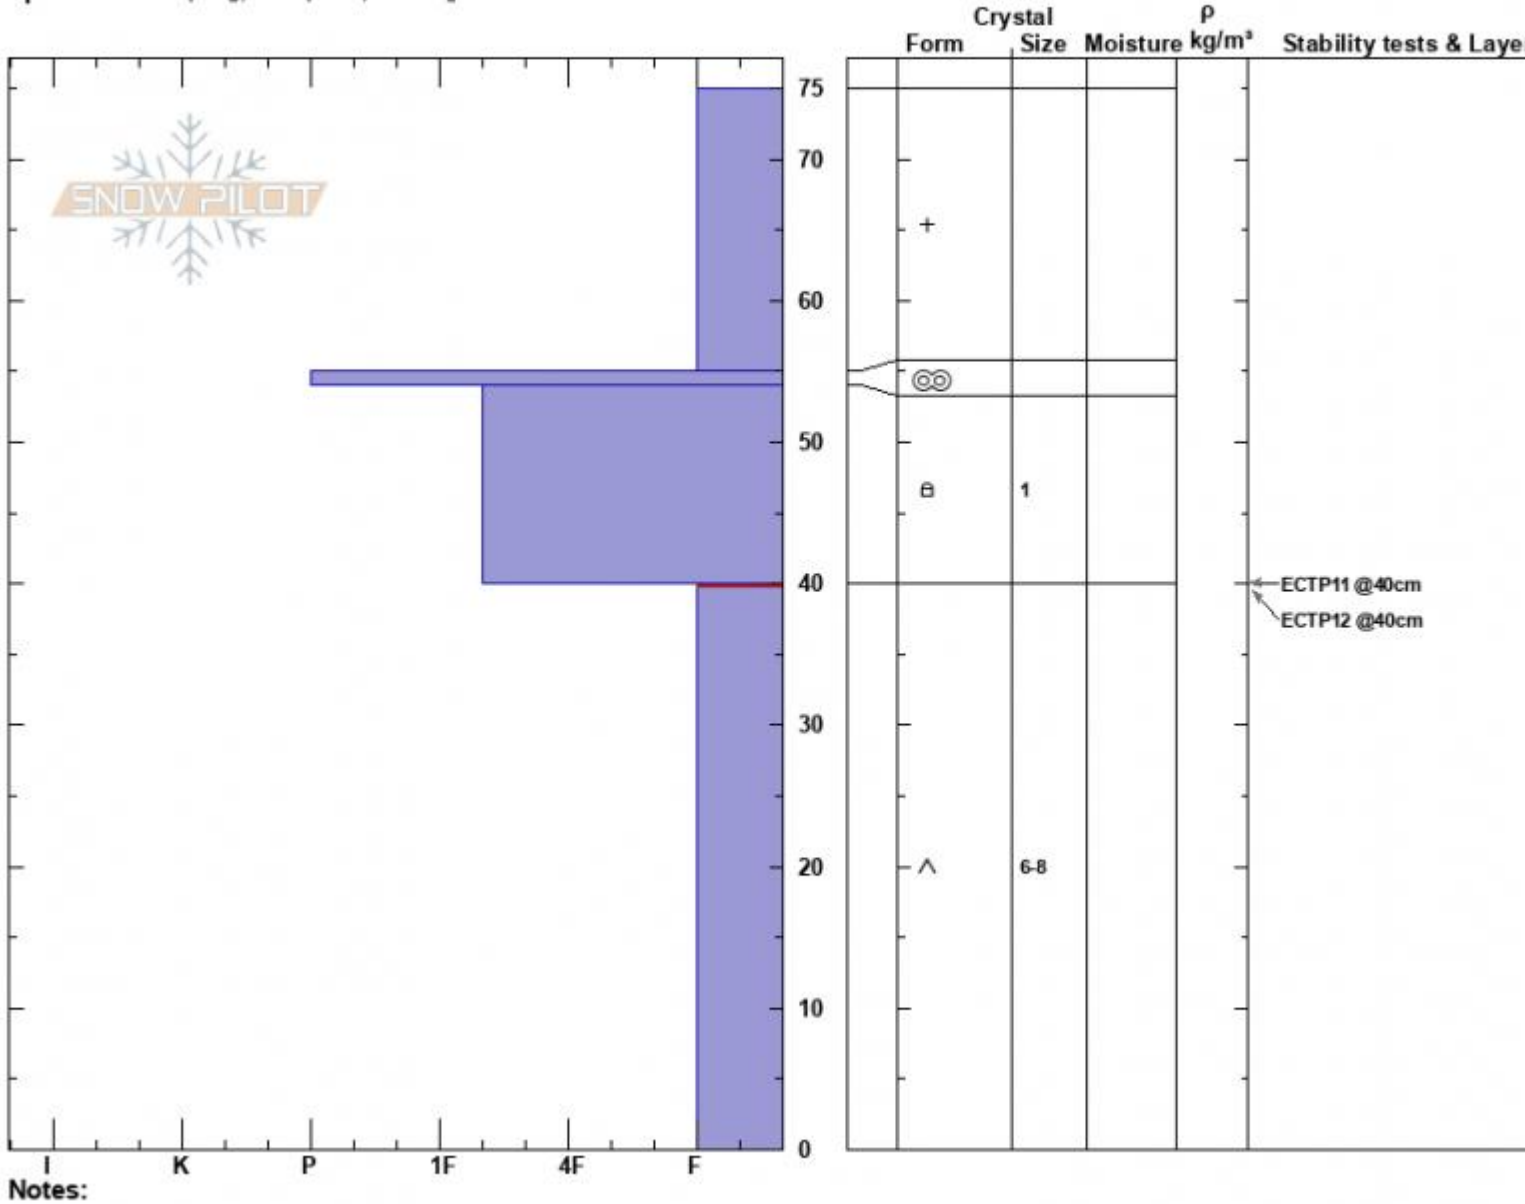

Skillet
 Madison Range-S
 MT
 Elevation: 8900 ft
 Aspect: 120°
 Specifics: Collapsing, widespread, Cracking

Dave Zinn
 02/05/2024 - 12:00pm
 Co-ord: 44.97246N, -111.09705W
 Slope Angle: 30°
 Wind Loading: no

Stability: Very Poor
 Air Temperature:
 Sky Cover: OVC
 Precipitation: NO
 Wind: S Moderate

HS:75
 PF:70
 Layer Notes:
 40-0cm: Problematic layer

Advisory Region
 Southern Madison
 Longitude
 -111.10W
 Latitude
 44.96N

Avalanche Details: [Widespread Collapsing and Shooting Cracks at Bacon Rind](#)
 Southern Madison, 2024-02-05