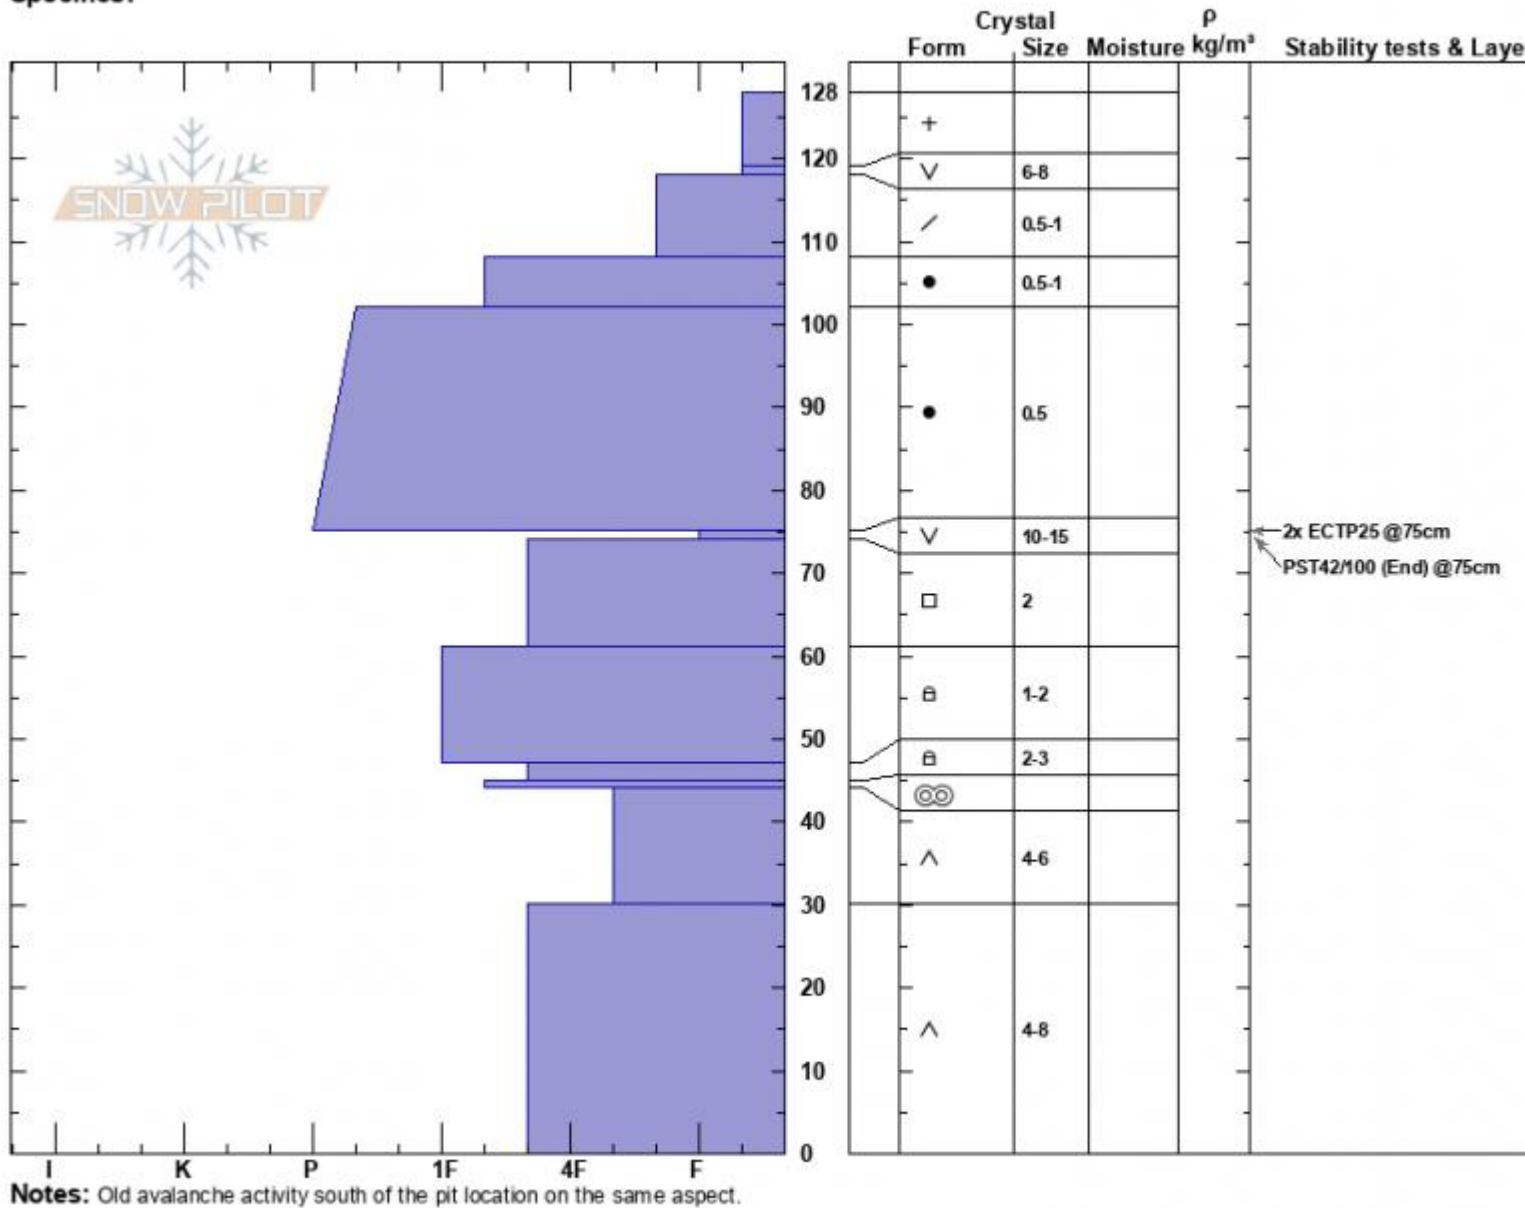

Fisher Bench  
 Beartooths  
 MT  
 Elevation: 9600 ft  
 Aspect: 59°  
 Specifics:

Zach Peterson  
 02/04/2024 - 11:00am  
 Co-ord: 45.06694N, -109.95278W  
 Slope Angle: 15°  
 Wind Loading: no

Stability: Fair  
 Air Temperature:  
 Sky Cover: BKN  
 Precipitation: S-1  
 Wind: Calm

HS:128    **Layer Notes:**  
 75-74cm: Problematic layer

Advisory Region  
 Cooke City  
 Longitude  
 -109.96W  
 Latitude  
 45.07N  
 Cooke City, 2024-02-04