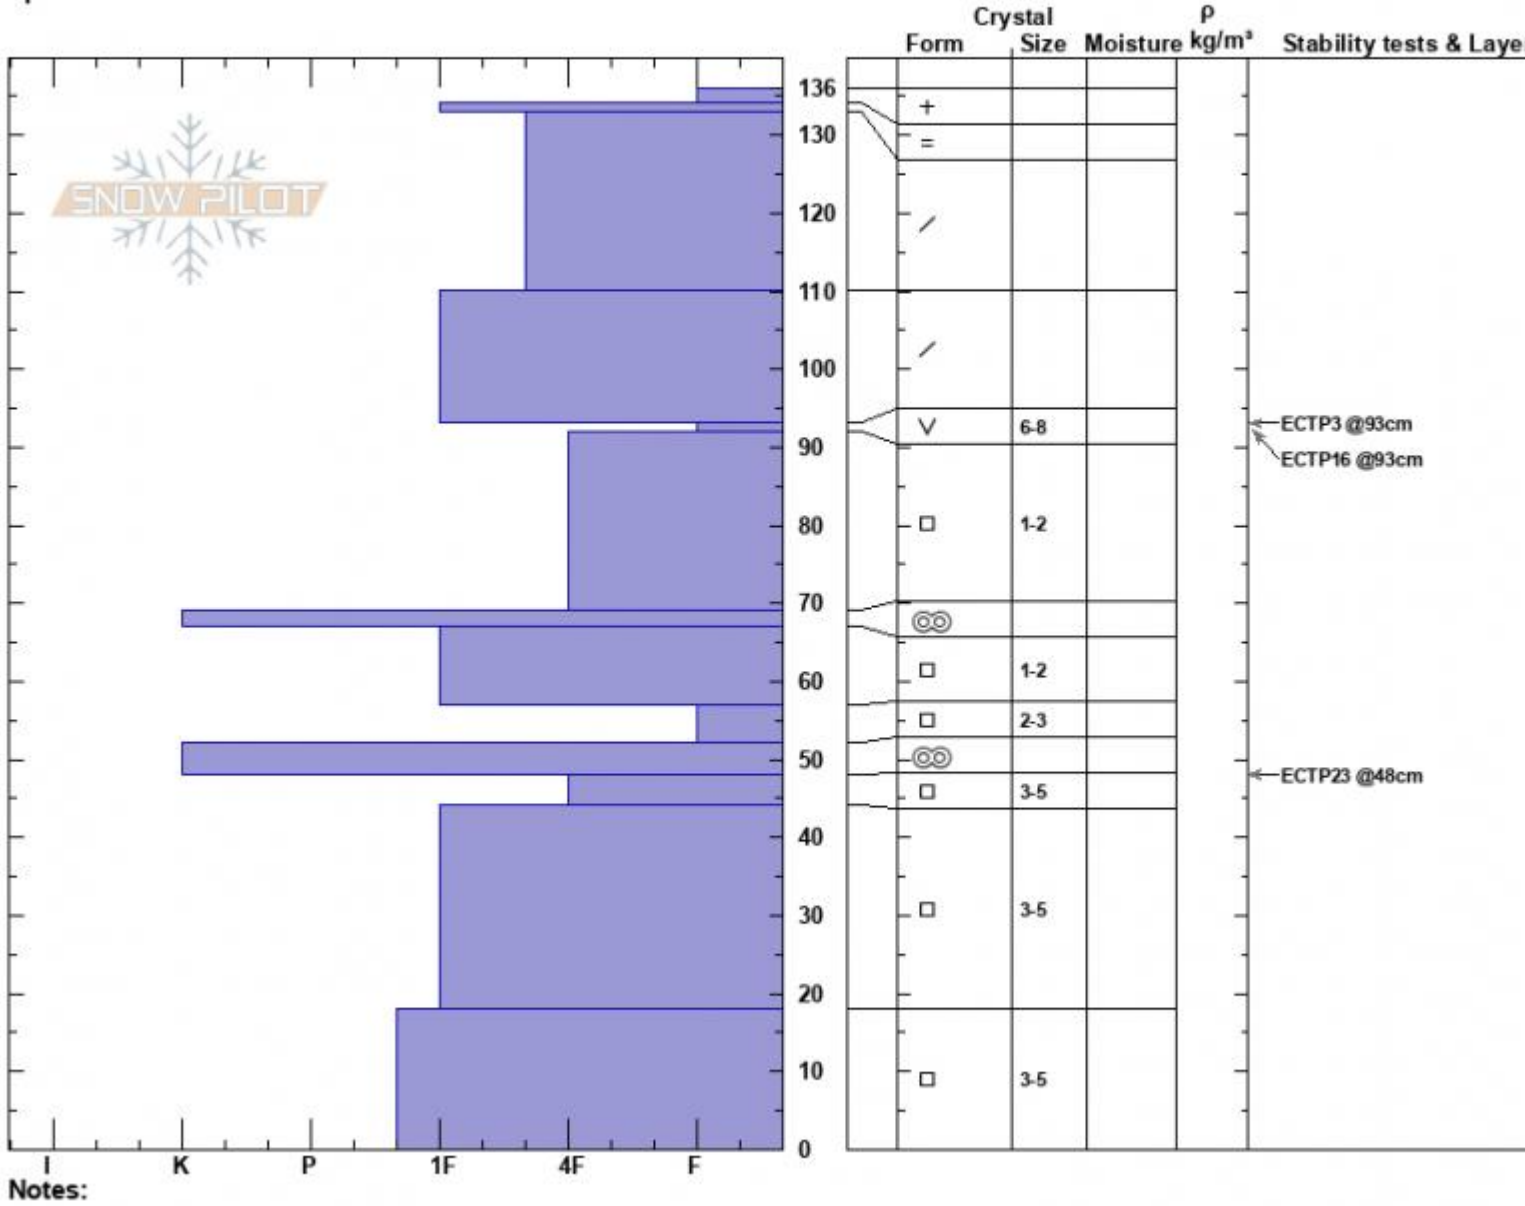

Above E. Hotel  
 Centennial Range  
 ID  
 Elevation: 8800 ft  
 Aspect: 200°  
 Specifics:

Dave Zinn  
 01/28/2024 - 12:30pm  
 Co-ord: 44.53048N, -111.45995W  
 Slope Angle: 25°  
 Wind Loading: no

Stability: Poor  
 Air Temperature: 1°C  
 Sky Cover: OVC  
 Precipitation: RS  
 Wind: SW Moderate

HS:136 Layer Notes:  
 PF:115 93-92cm:Problematic layer

Advisory Region  
 Island Park  
 Longitude  
 -111.73W  
 Latitude  
 44.55N  
 Island Park, 2024-02-01