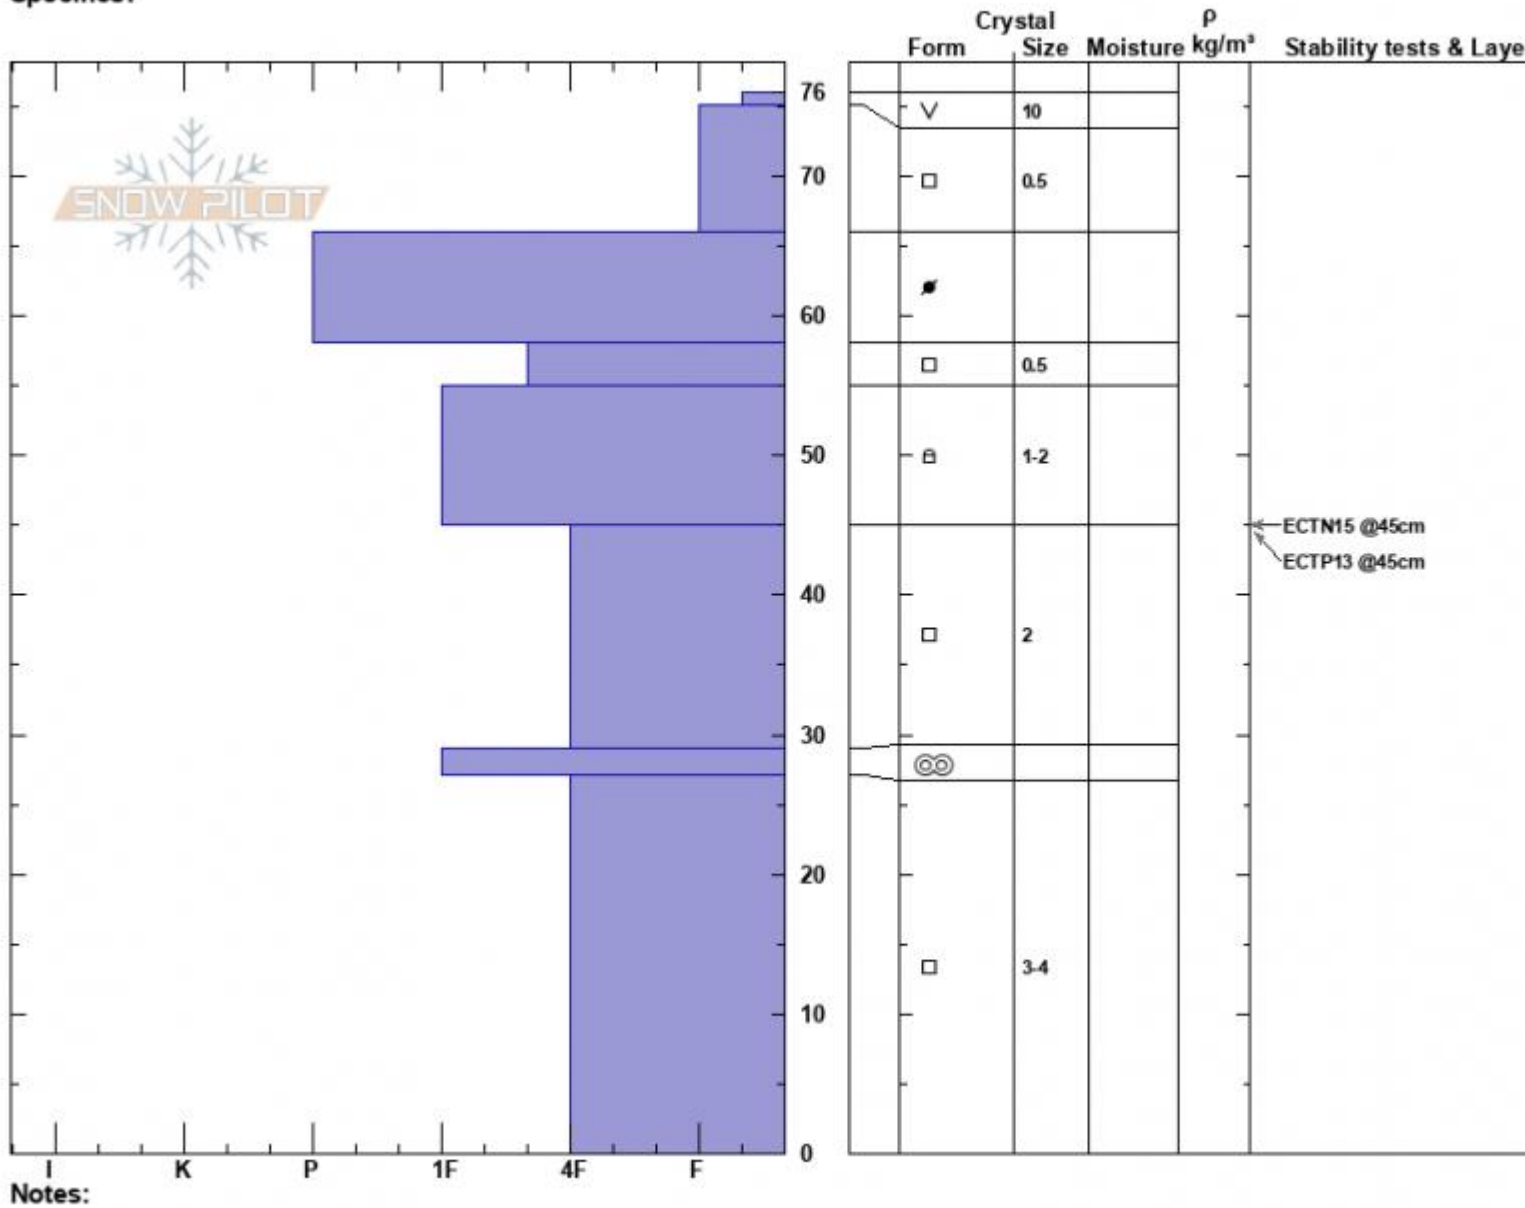

Hourglass Couloir  
 Bridger Range  
 MT  
 Elevation: 8260 ft  
 Aspect: 110°  
 Specifics:

Alex Marienthal  
 01/27/2024 - 12:01pm  
 Co-ord: 45.83318N, -110.93787W  
 Slope Angle: 27°  
 Wind Loading: previous

Stability: Poor  
 Air Temperature: 1°C  
 Sky Cover: OVC  
 Precipitation: NO  
 Wind: W Moderate

HS:76  
 Layer Notes:  
 45-29cm: Problematic layer

Advisory Region  
 Bridger Range  
 Longitude  
 -110.94W  
 Latitude  
 45.83N  
 Bridger Range, 2024-01-28