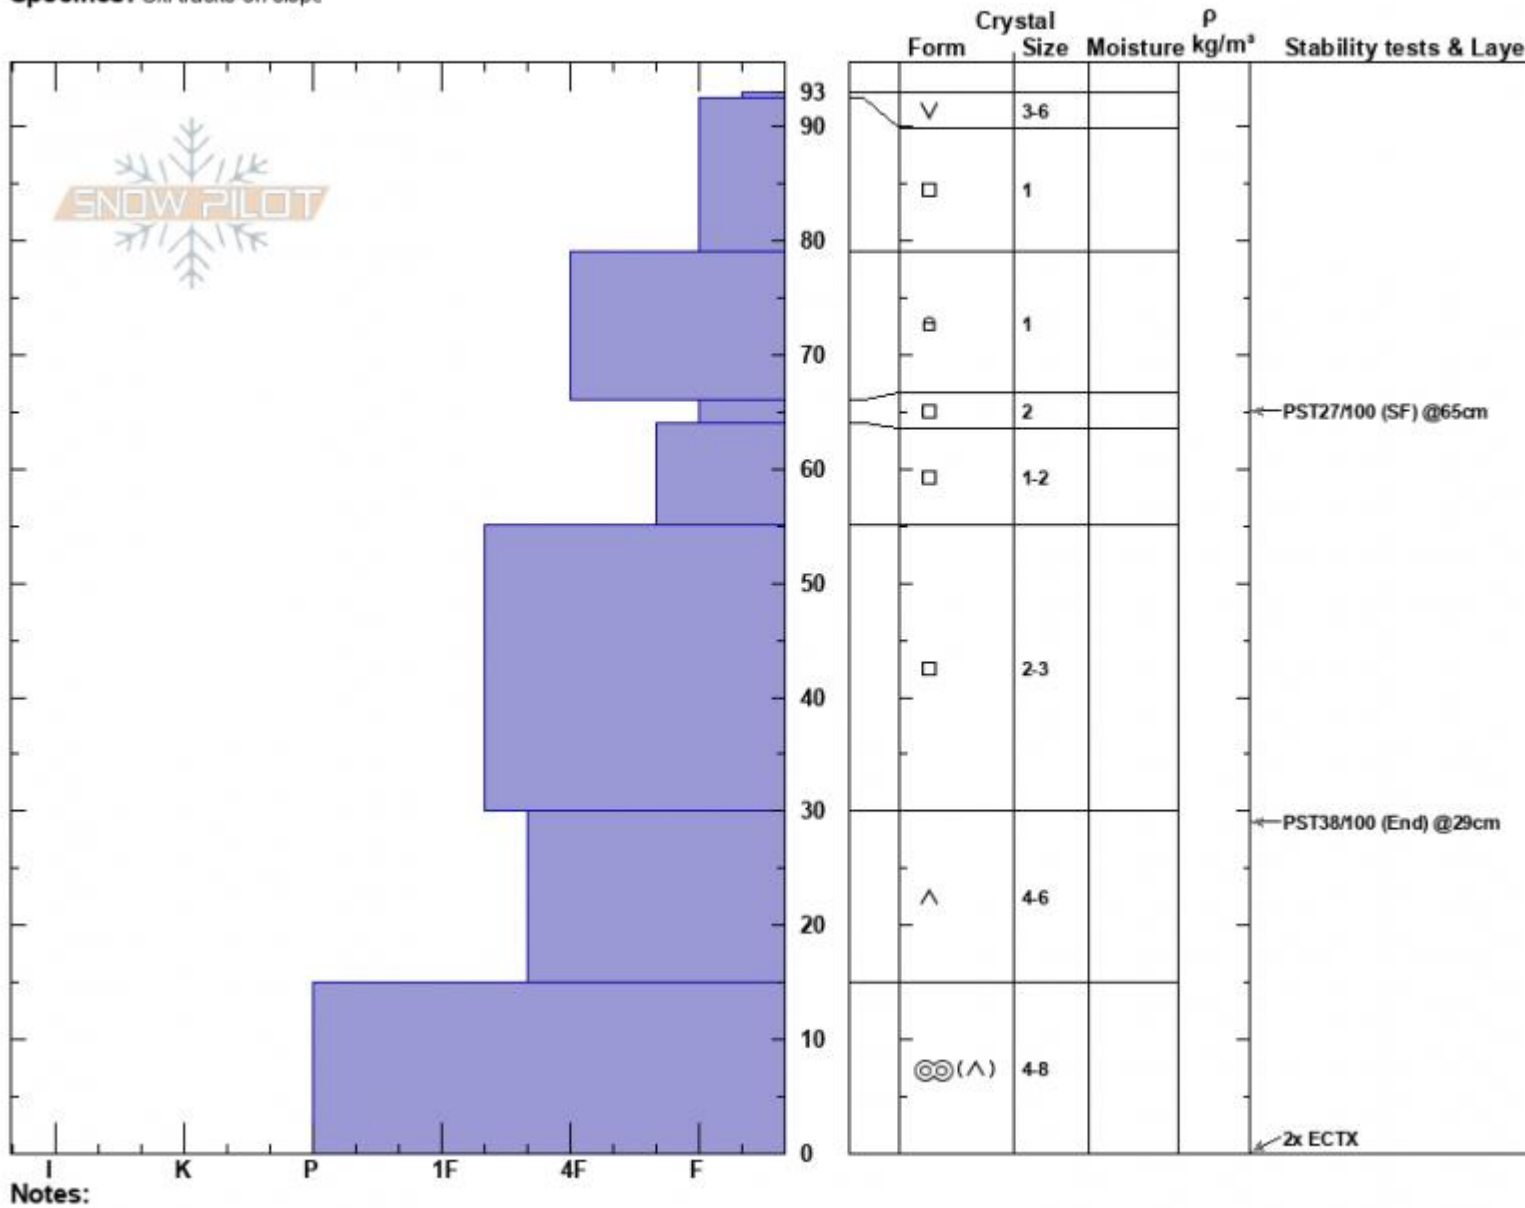

Reefer Chutes  
 Bridger Range  
 MT  
 Elevation: 8326 ft  
 Aspect: 330°  
 Specifics: Ski tracks on slope

Alex Marienthal  
 01/27/2024 - 10:42am  
 Co-ord: 45.82897N, -110.93213W  
 Slope Angle: 29°  
 Wind Loading: no

Stability: Fair  
 Air Temperature: -2°C  
 Sky Cover: OVC  
 Precipitation: NO  
 Wind: Light Breeze

Layer Notes:

Advisory Region  
 Bridger Range  
 Longitude  
 -110.94W  
 Latitude  
 45.83N  
 Bridger Range, 2024-01-28