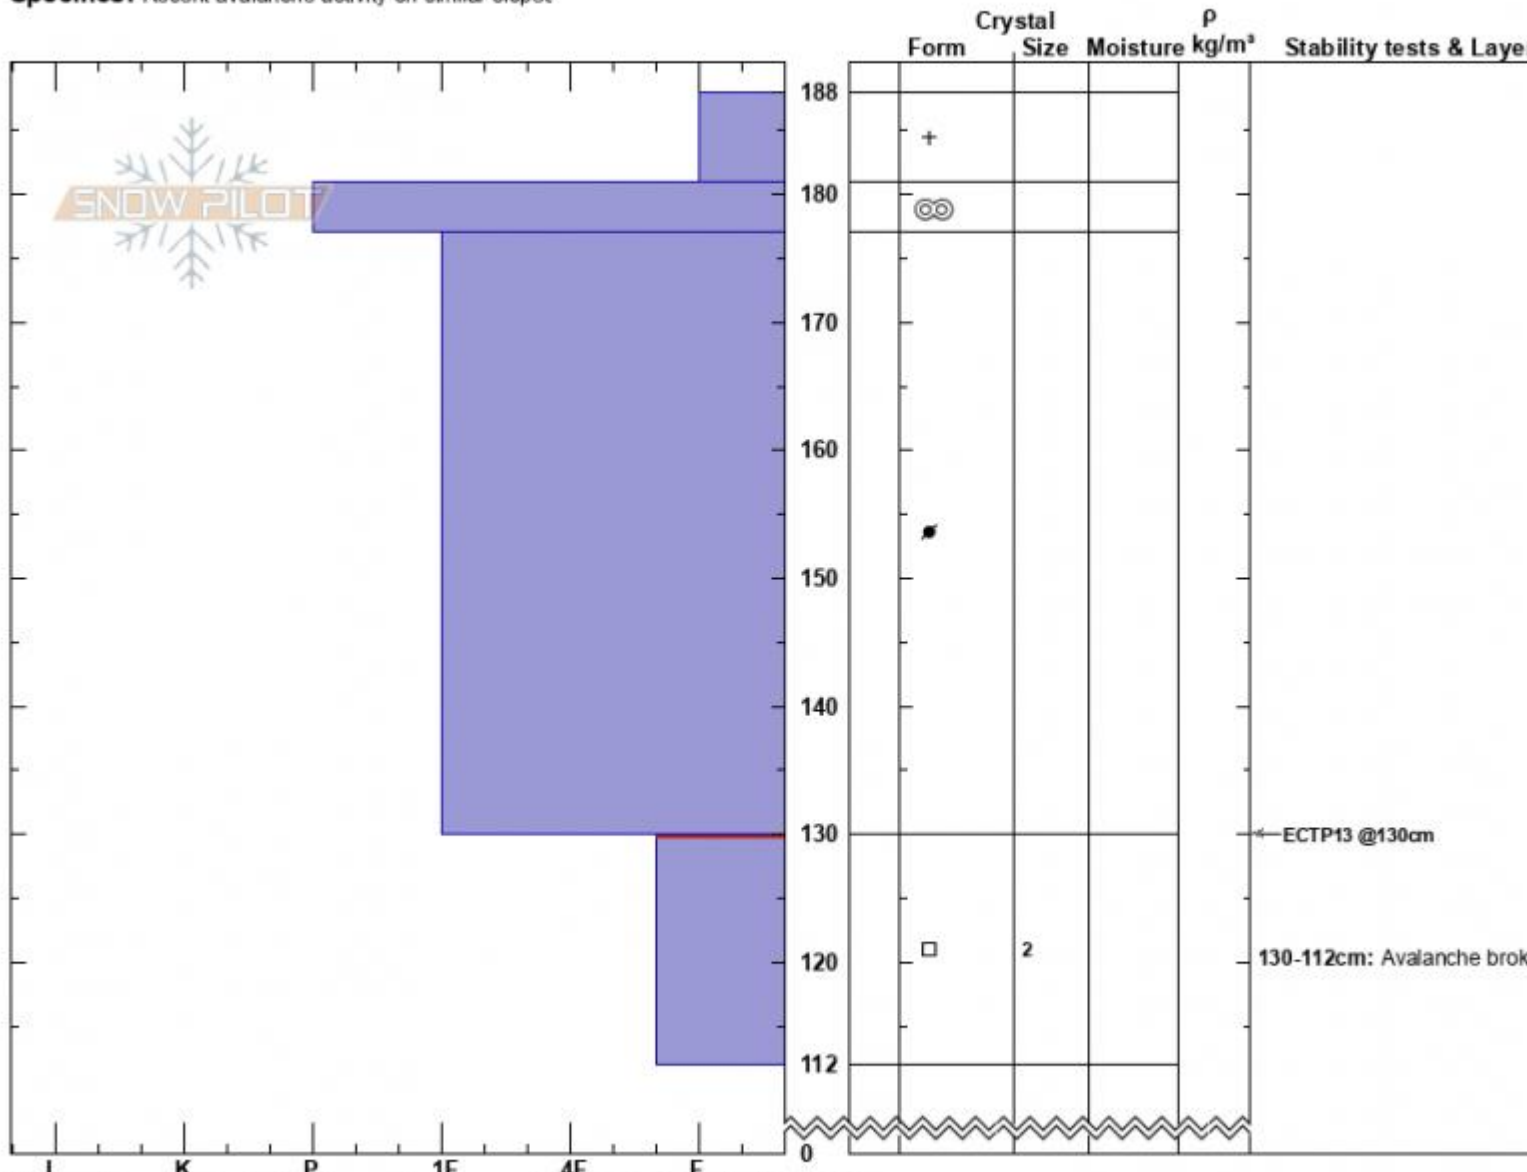

Beaver Creek Crown
 Madison Range-N
 MT
 Elevation: 9200 ft
 Aspect: 30°
 Specifics: Recent avalanche activity on similar slopes

Zach Peterson
 01/22/2024 - 10:30am
 Co-ord: 45.16564N, -111.35889W
 Slope Angle: 30°
 Wind Loading: yes

Stability: Poor
 Air Temperature:
 Sky Cover: FEW
 Precipitation: NO
 Wind: SW Moderate

HS:188 **Layer Notes:**
 130-112cm: Avalanche broke her
 130-112cm: Problematic layer

Notes: Natural avalanche that happened on the morning of 01/22/2024. HS-N-R2-D2-O

Advisory Region
 Northern Madison
 Longitude
 -111.38W
 Latitude
 45.17N
 Northern Madison, 2024-01-22