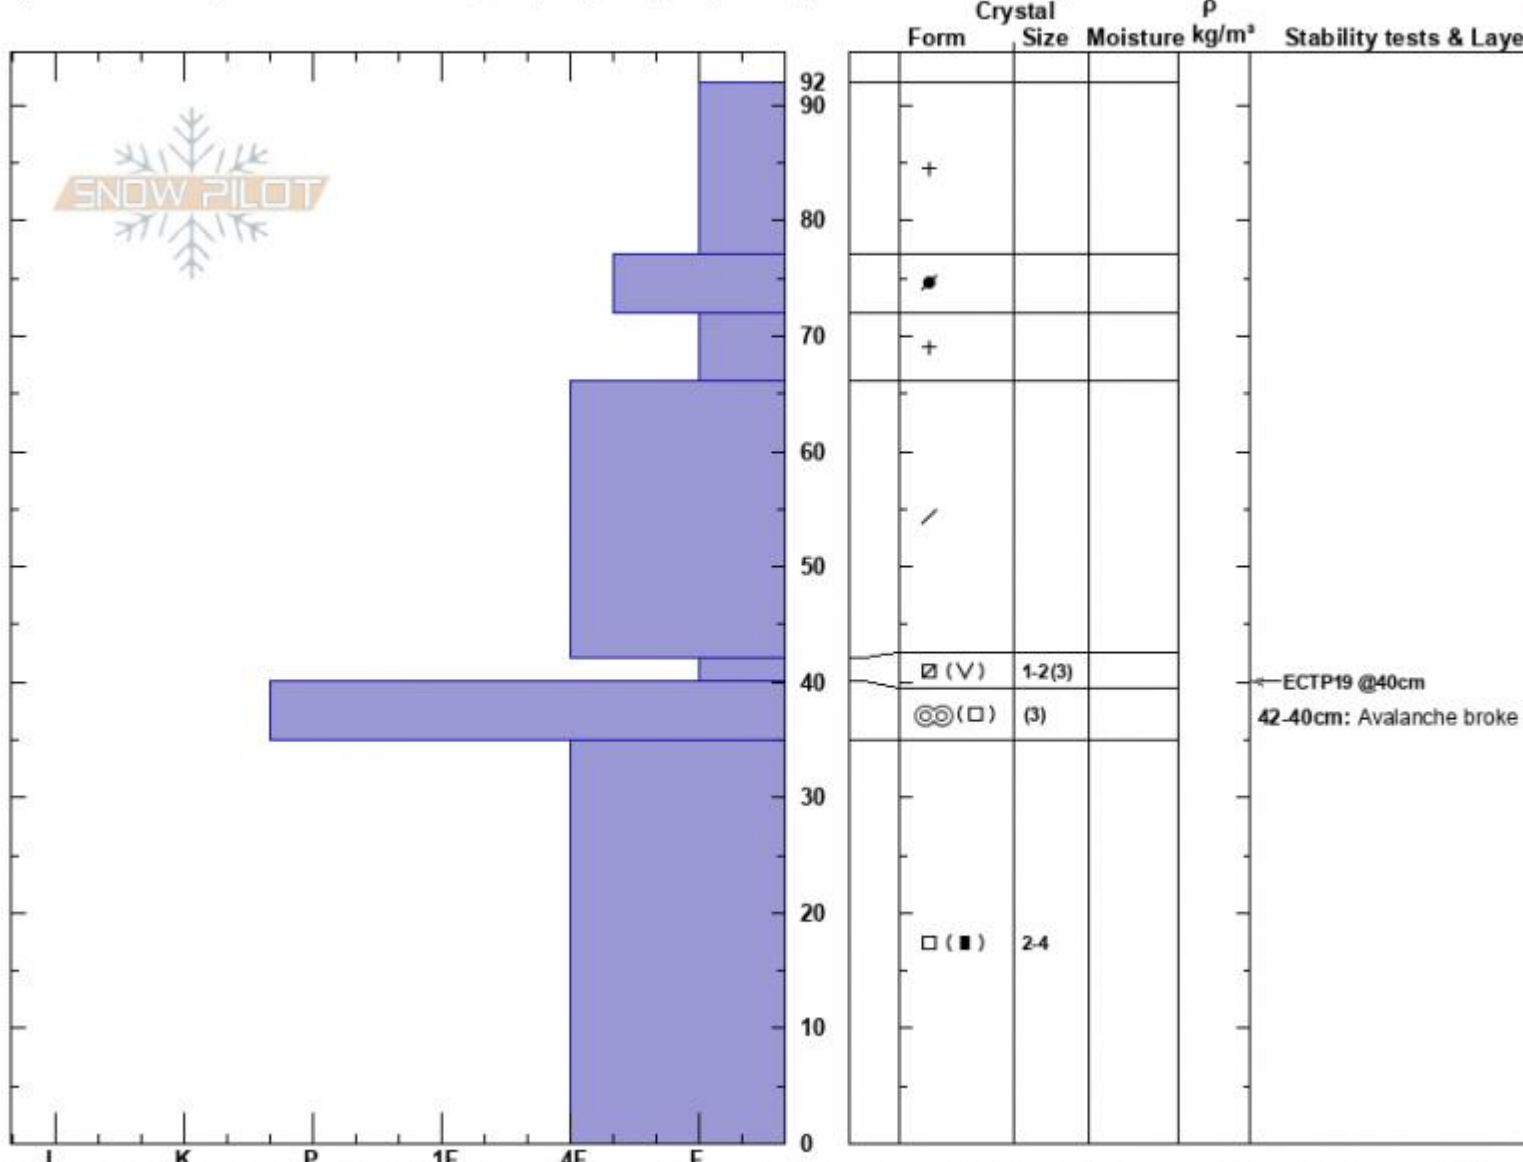

Marty's Crown ASr
 Beartooths
 MT
 Elevation: 9500 ft
 Aspect: 235°

Zach Peterson
 01/18/2024 - 10:30am
 Co-ord: 45.04175N, -109.94244W
 Slope Angle: 34°
 Wind Loading: previous

Stability: Very Poor
 Air Temperature:
 Sky Cover: BKN
 Precipitation: NO
 Wind: NW Moderate

HS:92
Layer Notes:
 42-40cm: Avalanche broke here
 42-40cm: Problematic layer

Specifics: Pit is adjacent to avalanche: crown; Collapsing, widespread; Cracking; Recent avalanche activity on similar slopes

Notes: SS-ASr-R3-D2-O , 150' wide, 350' vertical run. We triggered this avalanche from low-angle terrain in the trees several hundred feet away. Additional avalanche activity on different slopes

Advisory Region
 Cooke City
 Longitude
 -109.95W

Latitude

45.05N

Cooke City, 2024-01-18