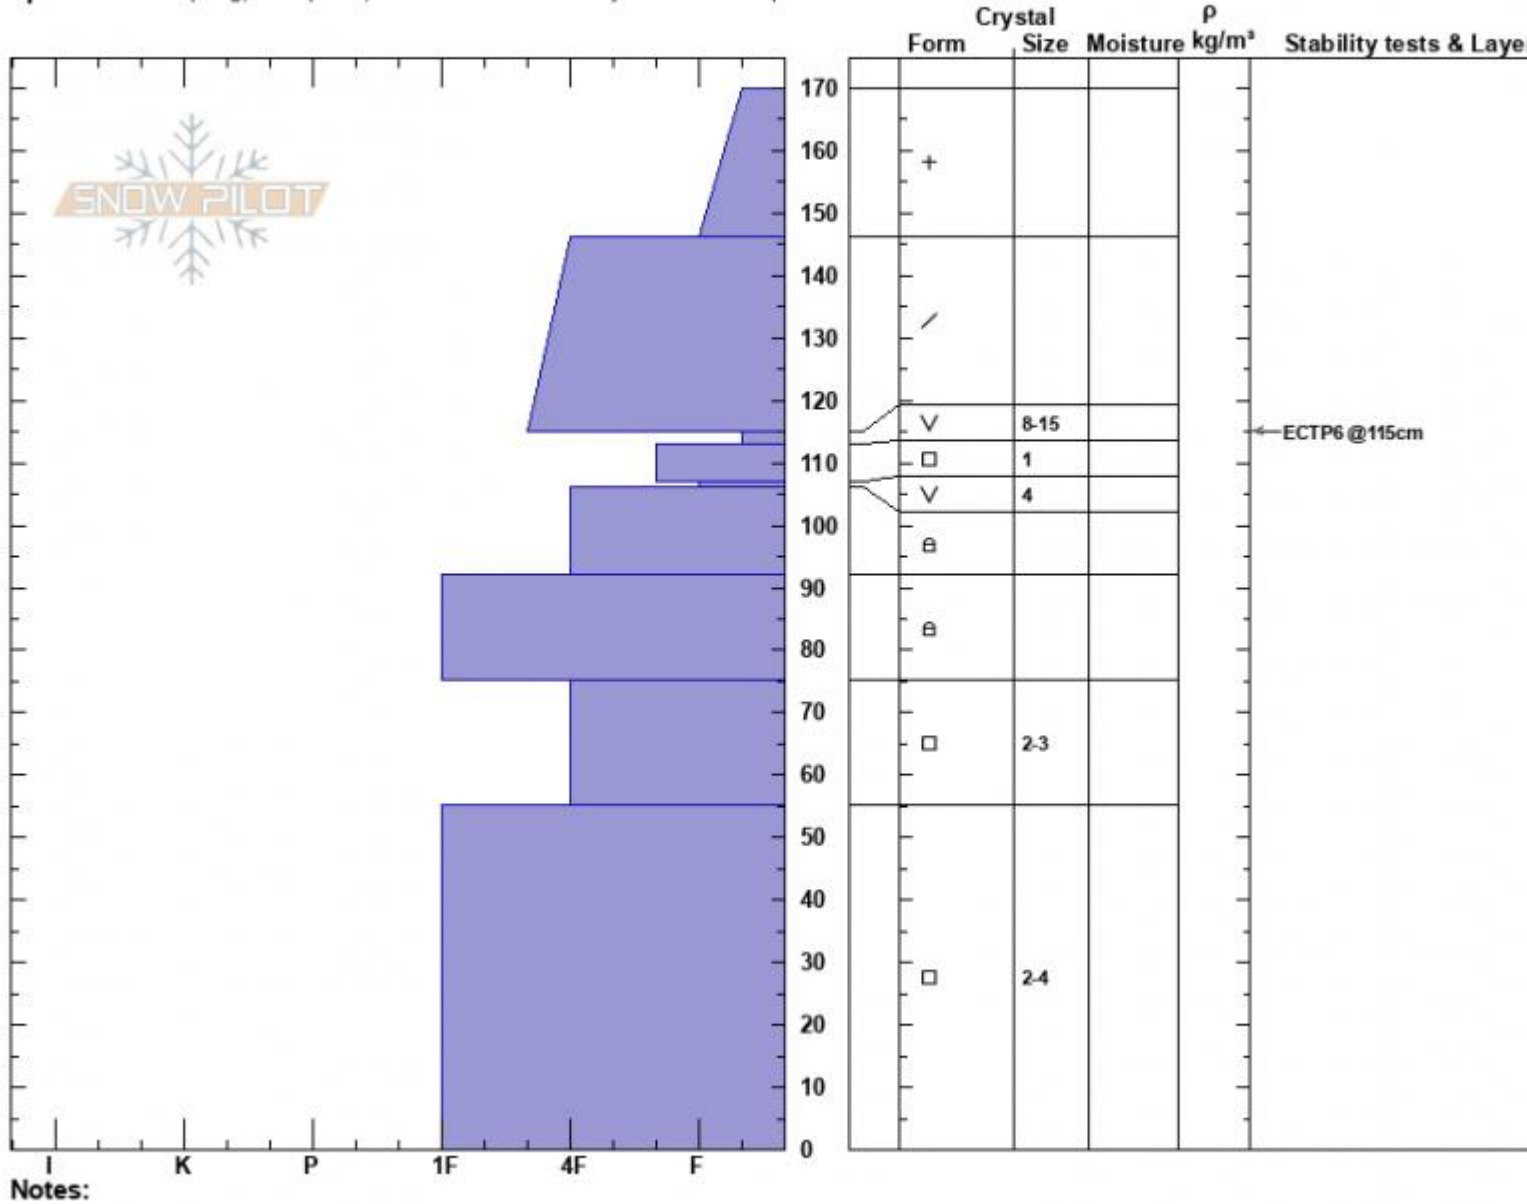

Wilderness Boundary
 Beartooths
 MT
 Elevation: 9600 ft
 Aspect: 350°
 Specifics: Collapsing, widespread; Recent avalanche activity on different slopes

Zach Peterson
 01/17/2024 - 1:00pm
 Co-ord: 45.08798N, -109.90532W
 Slope Angle: 22°
 Wind Loading: no

Stability: Poor
 Air Temperature:
 Sky Cover: OVC
 Precipitation: S1
 Wind: Calm

HS:170 Layer Notes:
 115-113cm: Problematic layer

Advisory Region
 Cooke City
 Longitude
 -109.93W
 Latitude
 45.07N

Avalanche Details: [Remote Trigger, Cooke City](#)
 Cooke City, 2024-01-17