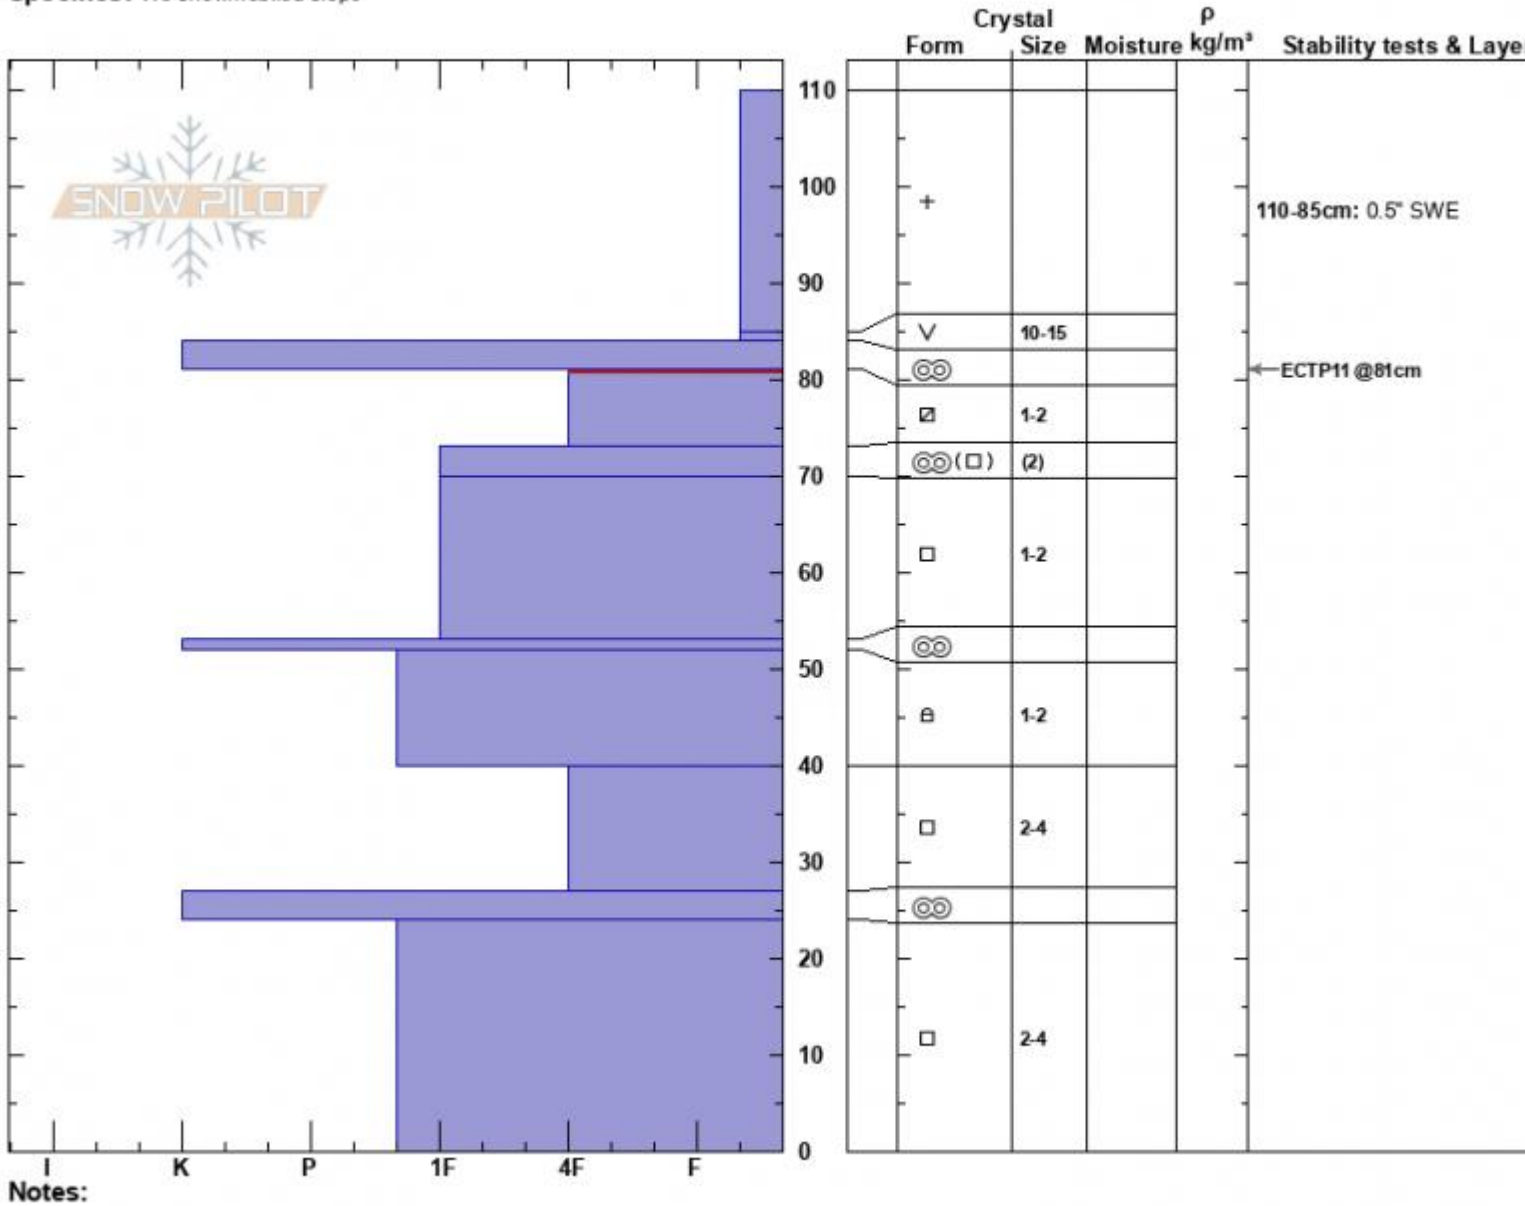

East Hotel Creek
 Centennial Range
 ID
 Elevation: 8500 ft
 Aspect: 180°
 Specifics: We snowmobiled slope

Ian Hoyer
 01/07/2024 - 3:00pm
 Co-ord: 44.52691N, -111.45581W
 Slope Angle: 20°
 Wind Loading: no

Stability: Fair
 Air Temperature:
 Sky Cover: SCT
 Precipitation: S-1
 Wind: S Light Breeze

HS:110
 PF:60
 Layer Notes:
 110-85cm: 0.5° SWE
 81-73cm: Problematic layer

Advisory Region
 Island Park
 Longitude
 -111.47W
 Latitude
 44.53N
 Island Park, 2024-01-07