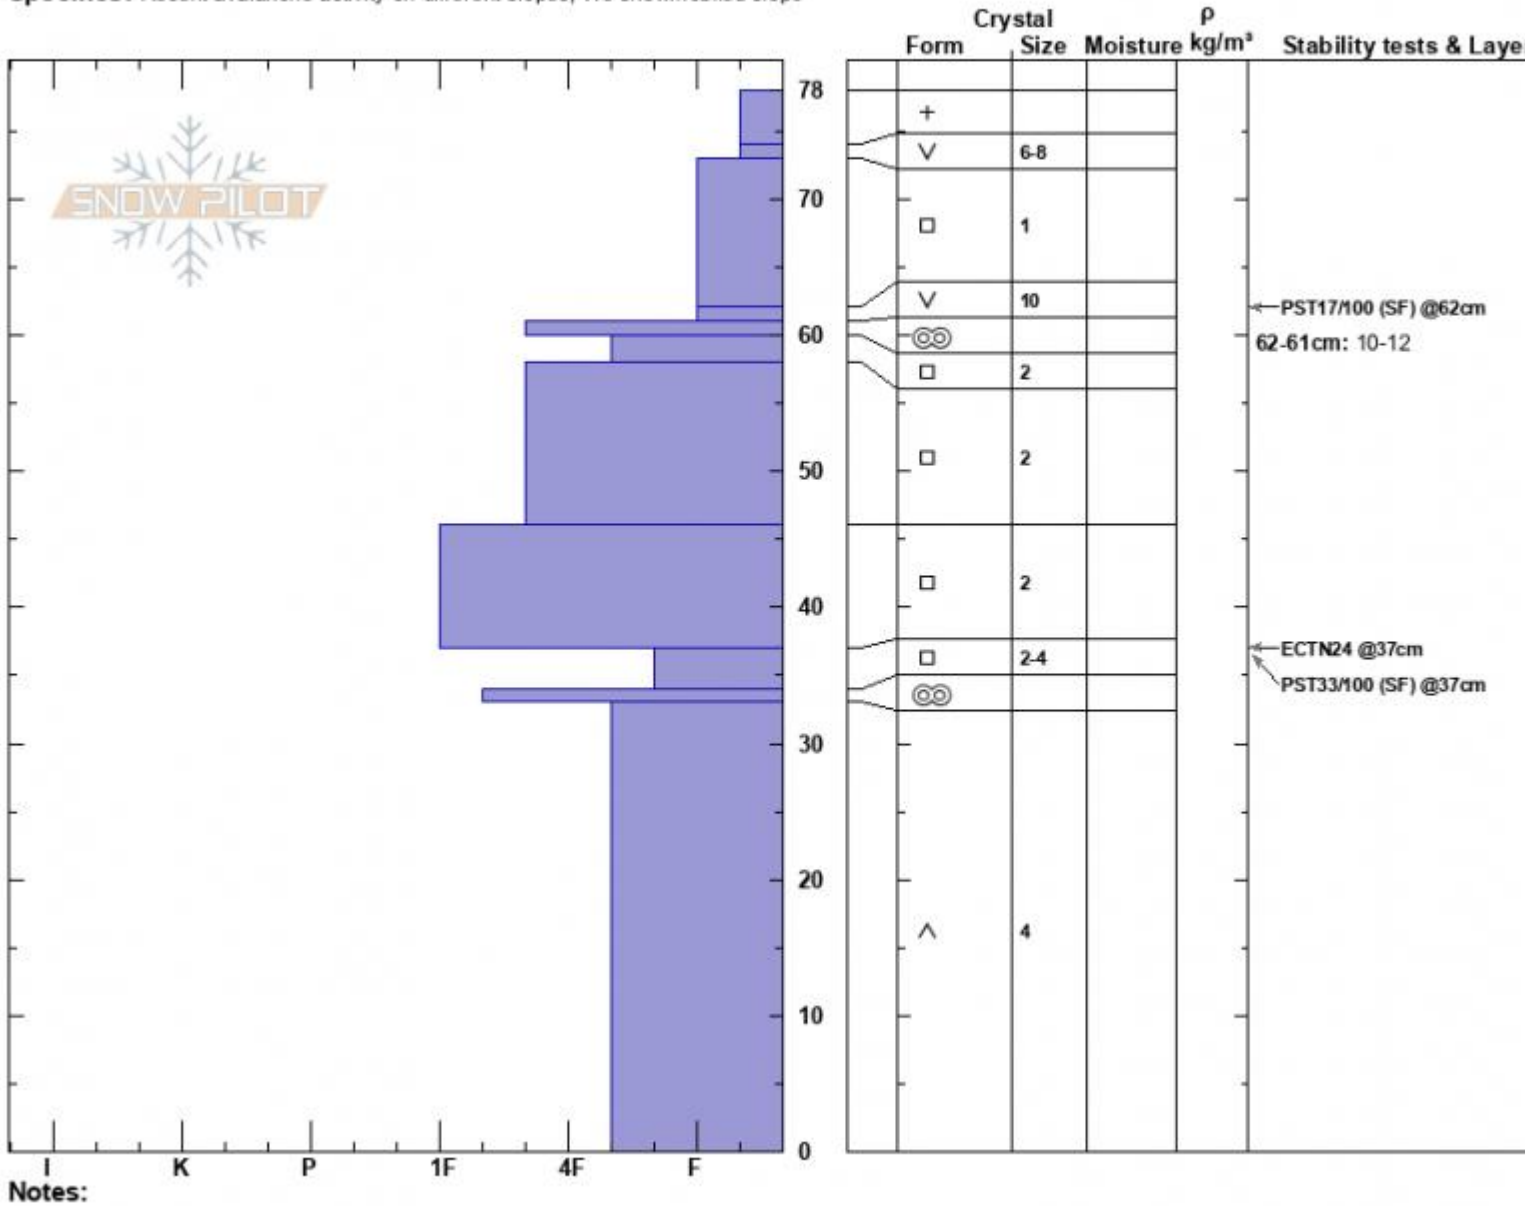

1st Yellow Mule
 Madison Range-N
 MT
 Elevation: 9400 ft
 Aspect: 333°
 Specifics: Recent avalanche activity on different slopes; We snowmobiled slope

Zach Peterson
 01/06/2024 - 11:00am
 Co-ord: 45.17381N, -111.39343W
 Slope Angle: 12°
 Wind Loading: previous

Stability: Good
 Air Temperature:
 Sky Cover: OVC
 Precipitation: NO
 Wind: SW Calm

HS:78
 Layer Notes:
 62-61cm: 10-12
 37-34cm: Problematic layer

Advisory Region
 Northern Madison
 Longitude
 -111.38W
 Latitude
 45.17N
 Northern Madison, 2024-01-06