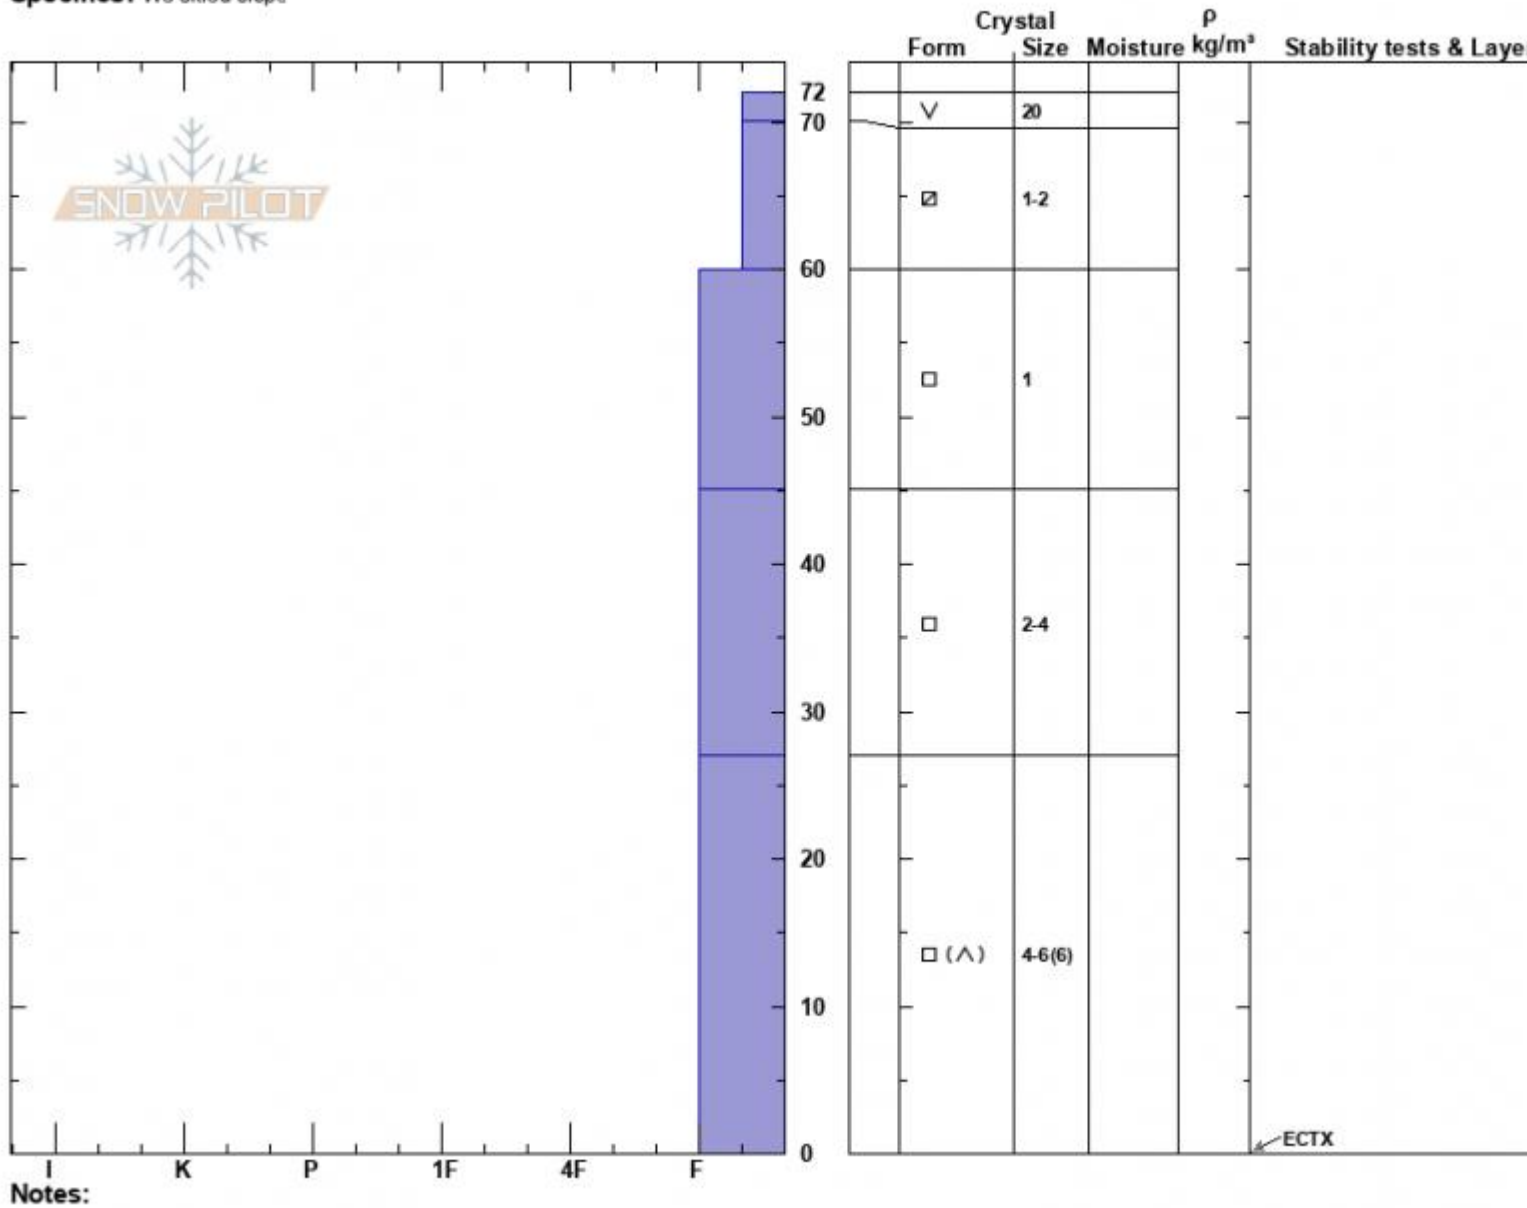

Bacon Rind Meadow  
 Madison Range-S  
 MT  
 Elevation: 8850 ft  
 Aspect: 80°  
 Specifics: We skied slope

Dave Zinn  
 01/02/2024 - 11:15am  
 Co-ord: 44.96977N, -111.09560W  
 Slope Angle: 25°  
 Wind Loading: no

Stability: Very Good  
 Air Temperature:  
 Sky Cover: BKN  
 Precipitation: NO  
 Wind: Calm

HS:72  
 PF:70  
 Layer Notes:

Advisory Region  
 Southern Madison  
 Longitude  
 -111.10W  
 Latitude  
 44.96N  
 Southern Madison, 2024-01-02