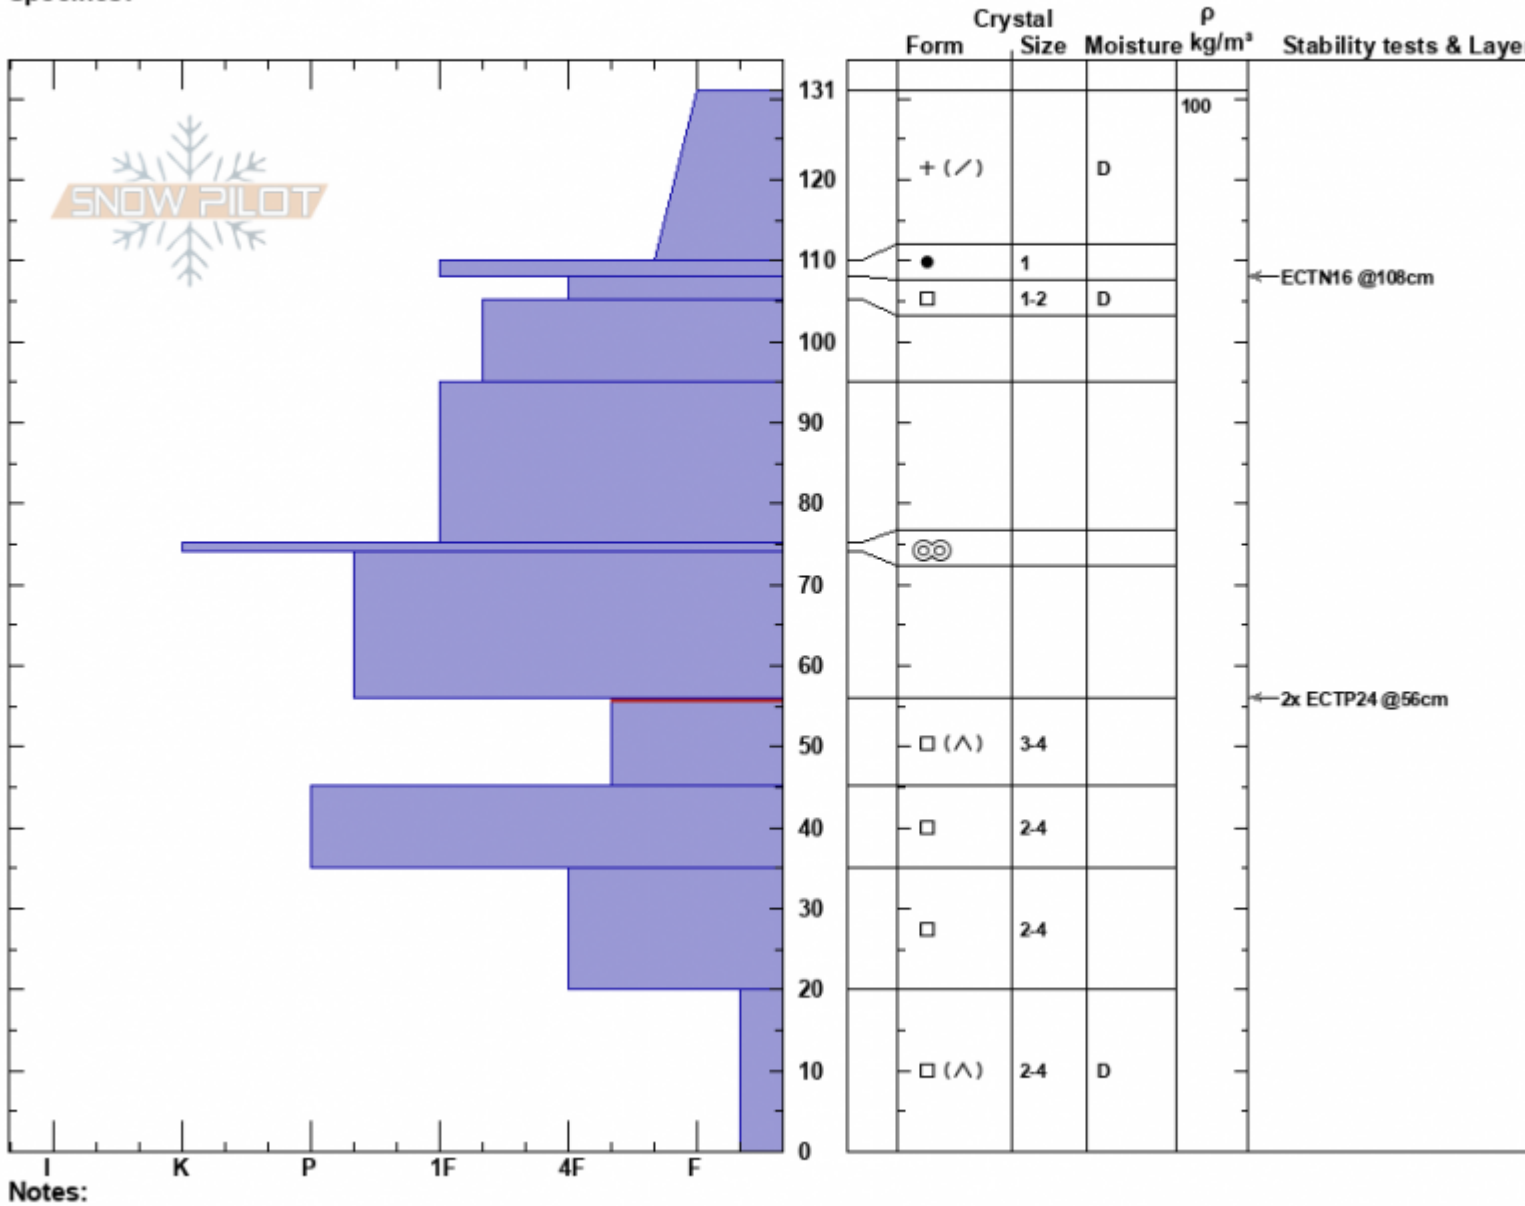

Sawtelle Rd Comice
 Centennial Range
 MT
 Elevation: 9100 ft
 Aspect: 70°
 Specifics:

Doug Chabot-Admin
 12/23/2023 - 11:50am
 Co-ord: 44.55866N, -111.44647W
 Slope Angle: 28°
 Wind Loading: yes

Stability: Fair
 Air Temperature: -10°C
 Sky Cover: OVC
 Precipitation: S1
 Wind: NW Moderate

HS:131 Layer Notes:
 56-45cm: Problematic layer

Advisory Region
 Island Park
 Longitude
 -111.44W
 Latitude
 44.56N
 Island Park, 2023-12-25