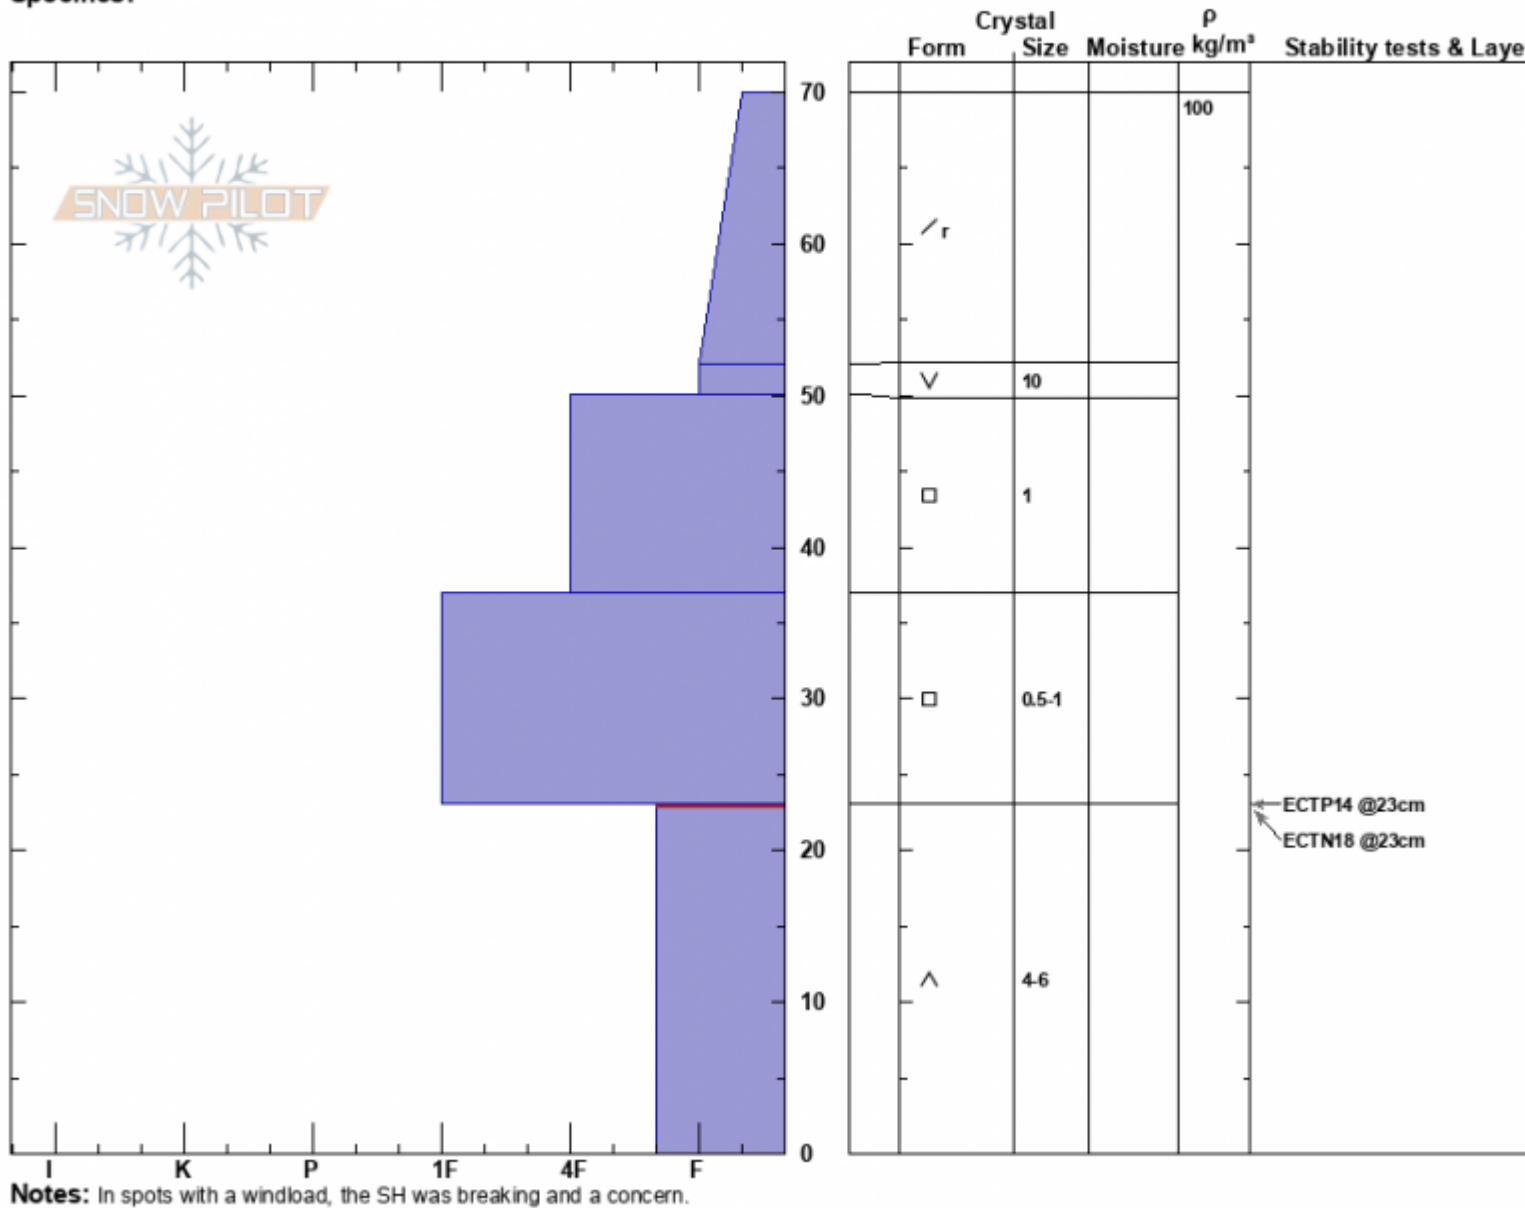

Marge
 Lionhead Range
 MT
 Elevation: 9020 ft
 Aspect: 65°
 Specifics:

Doug Chabot-Admin
 12/24/2023 - 10:00am
 Co-ord: 44.71481N, -111.31743W
 Slope Angle: 27°
 Wind Loading:

Stability: Fair
 Air Temperature: -11°C
 Sky Cover: CLR
 Precipitation: NO
 Wind:

HS:70
 Layer Notes:
 23-0cm: Problematic layer

Advisory Region
 Lionhead Range
 Longitude
 -111.32W
 Latitude
 44.71N
 Lionhead Range, 2023-12-25