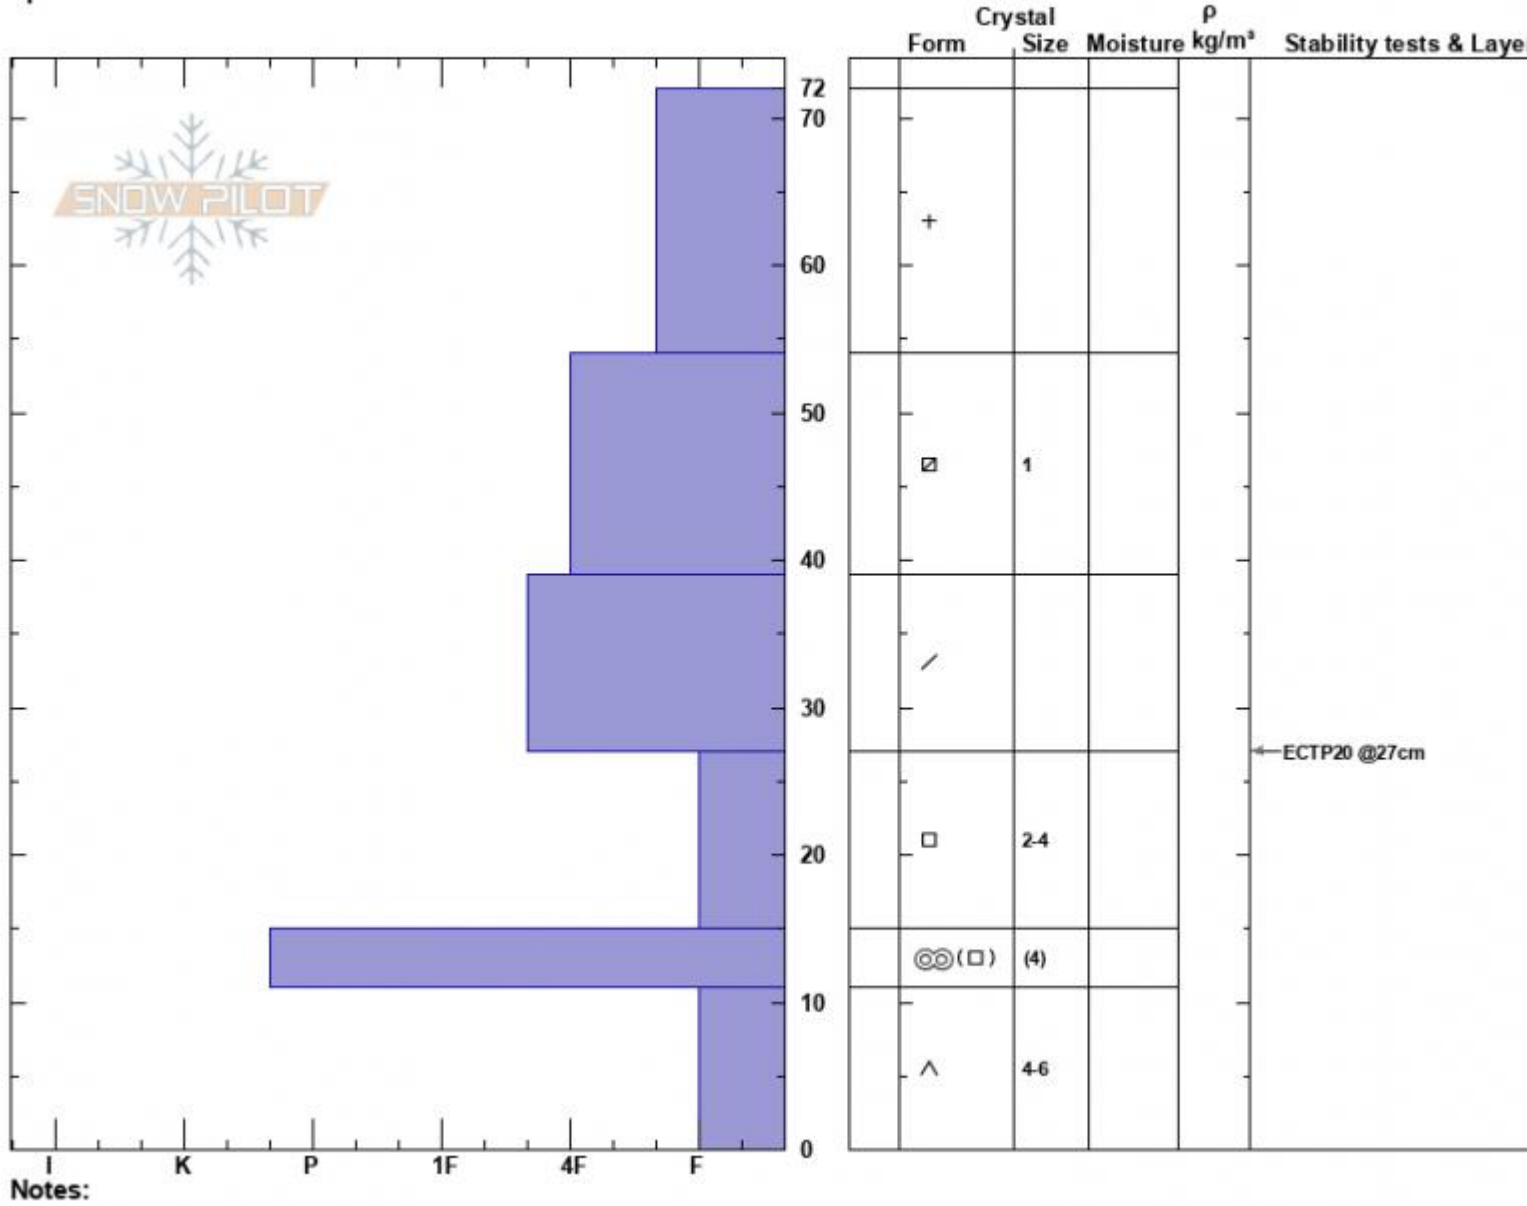

Upper Ramp
 Bridger Range
 MT
 Elevation: 8500 ft
 Aspect: 45°
 Specifics:

Zach Peterson
 12/24/2023 - 11:45am
 Co-ord: 45.82760N, -110.93225W
 Slope Angle: 25°
 Wind Loading: no

Stability: Fair
 Air Temperature:
 Sky Cover: CLR
 Precipitation: NO
 Wind: SW Moderate

HS:72
 Layer Notes:
 27-15cm: Problematic layer

Advisory Region
 Bridger Range
 Longitude
 -110.93W
 Latitude
 45.83N
 Bridger Range, 2023-12-24