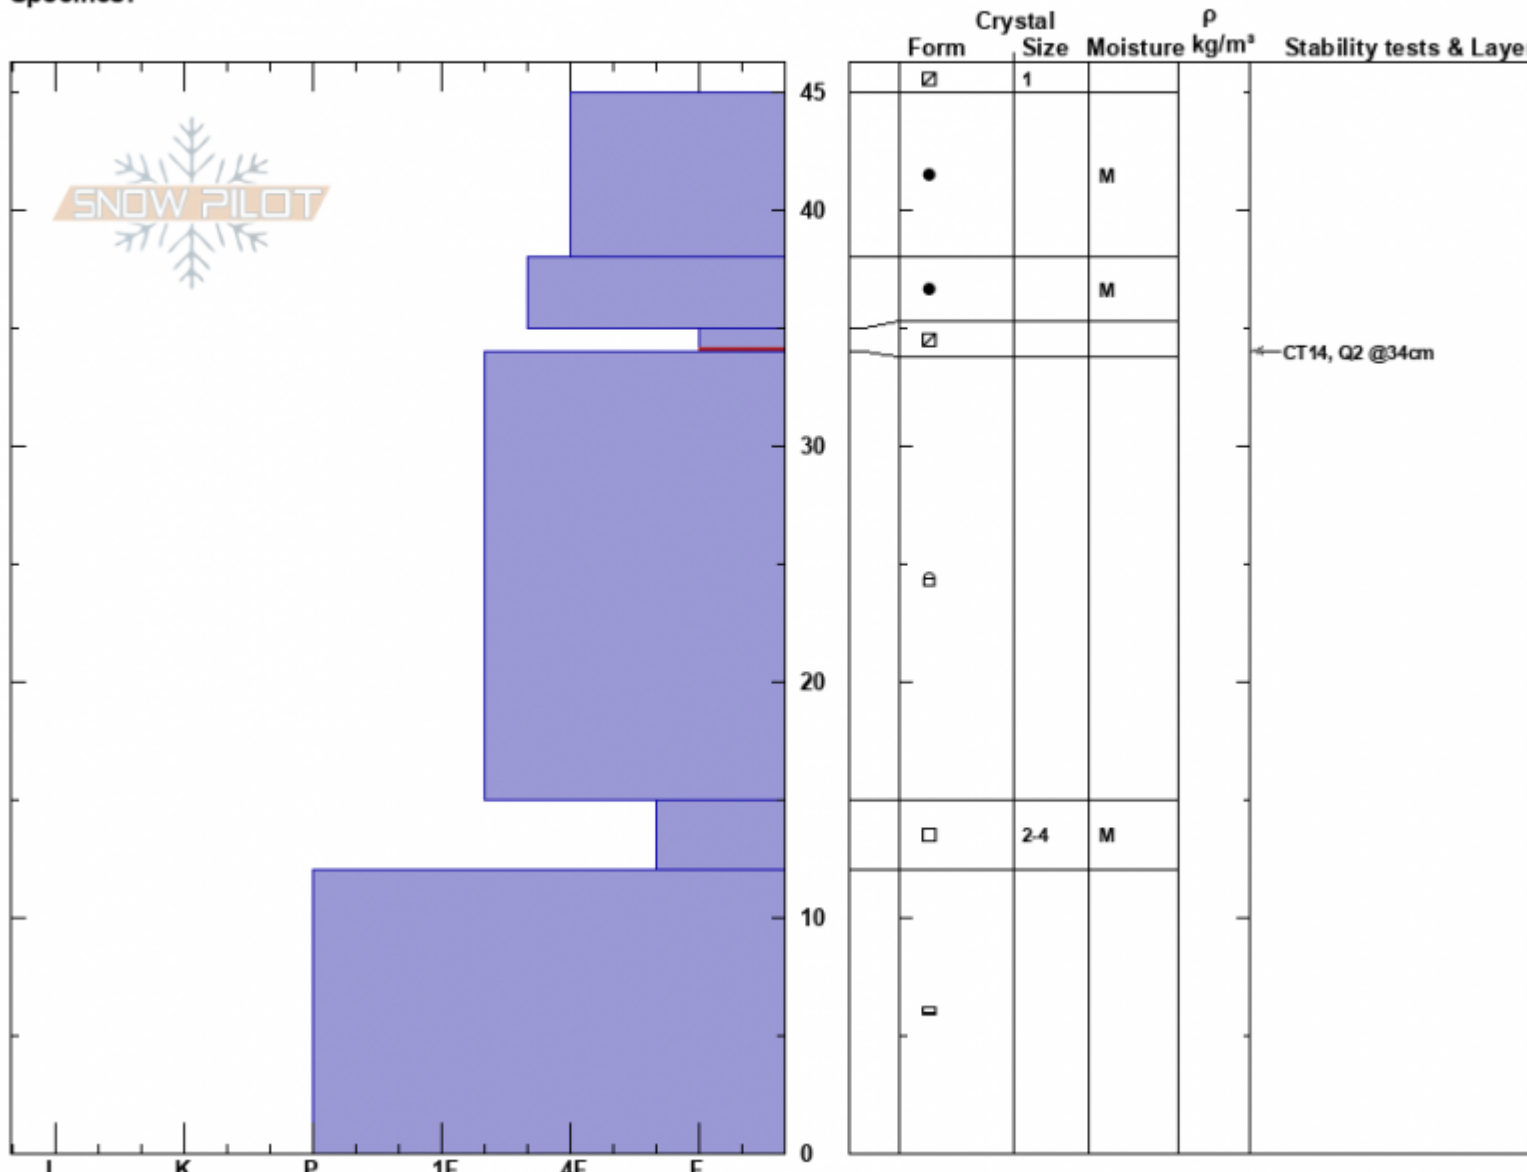

Dwayne's Bowl  
 Bridger Range  
 MT  
 Elevation: 8450 ft  
 Aspect: 150°  
 Specifics:

Doug Chabot-Admin  
 12/19/2023 - 11:00am  
 Co-ord: 45.82285N, -110.92891W  
 Slope Angle: 25°  
 Wind Loading:

Stability: Fair  
 Air Temperature: -1°C  
 Sky Cover: CLR  
 Precipitation: NO  
 Wind:

HS:45  
 Layer Notes:  
 35-34cm: Problematic layer

Notes: Top layers were moist from the sun, BUT, the NSF at the surface was not melting. It will likely remain.

Advisory Region  
 Bridger Range  
 Longitude  
 -110.93W  
 Latitude  
 45.83N  
 Bridger Range, 2023-12-20