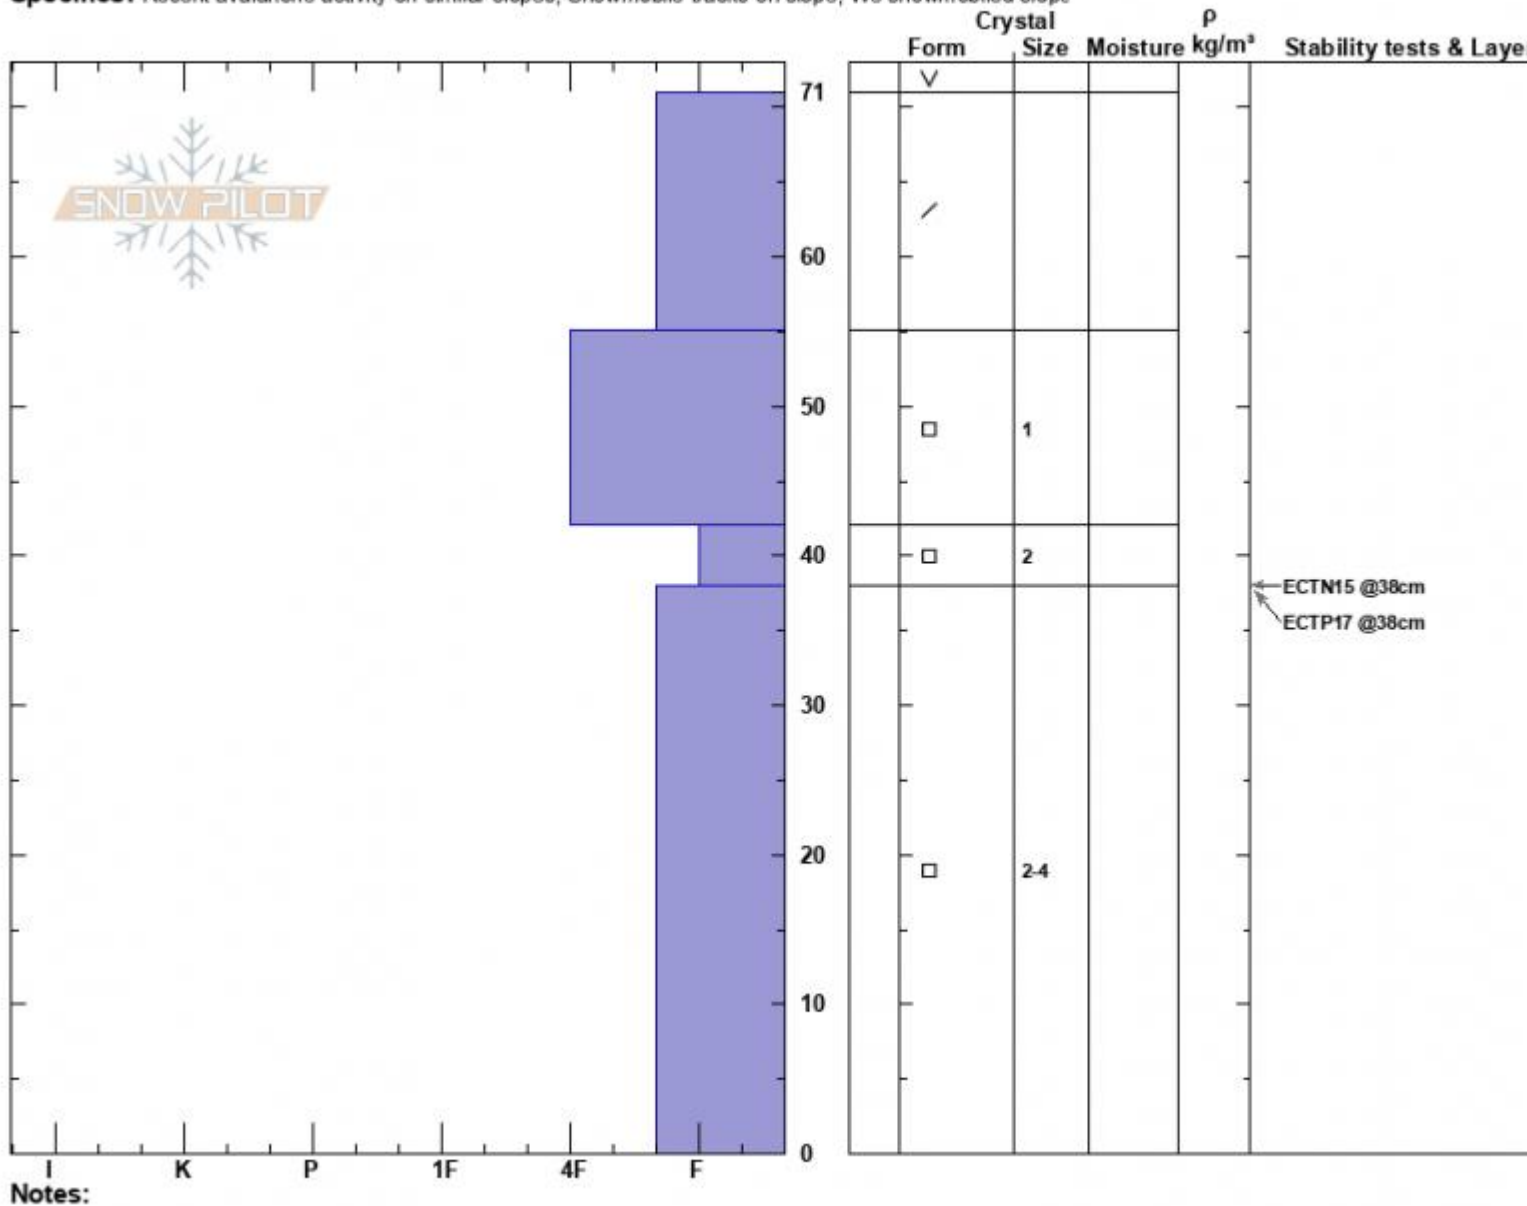

2nd Yellowmule
 Madison Range-N
 MT
 Elevation: 9400 ft
 Aspect: 30°

Ian Hoyer
 12/19/2023 - 11:00am
 Co-ord: 45.17713N, -111.40059W
 Slope Angle: 25°
 Wind Loading:

Stability: Fair
 Air Temperature:
 Sky Cover: BKN
 Precipitation: NO
 Wind: Calm

HS:71
 PF:65
 Layer Notes:
 42-38cm: Problematic layer

Specifics: Recent avalanche activity on similar slopes; Snowmobile tracks on slope; We snowmobiled slope

Advisory Region
 Northern Madison
 Longitude
 -111.38W
 Latitude
 45.17N
 Northern Madison, 2023-12-19