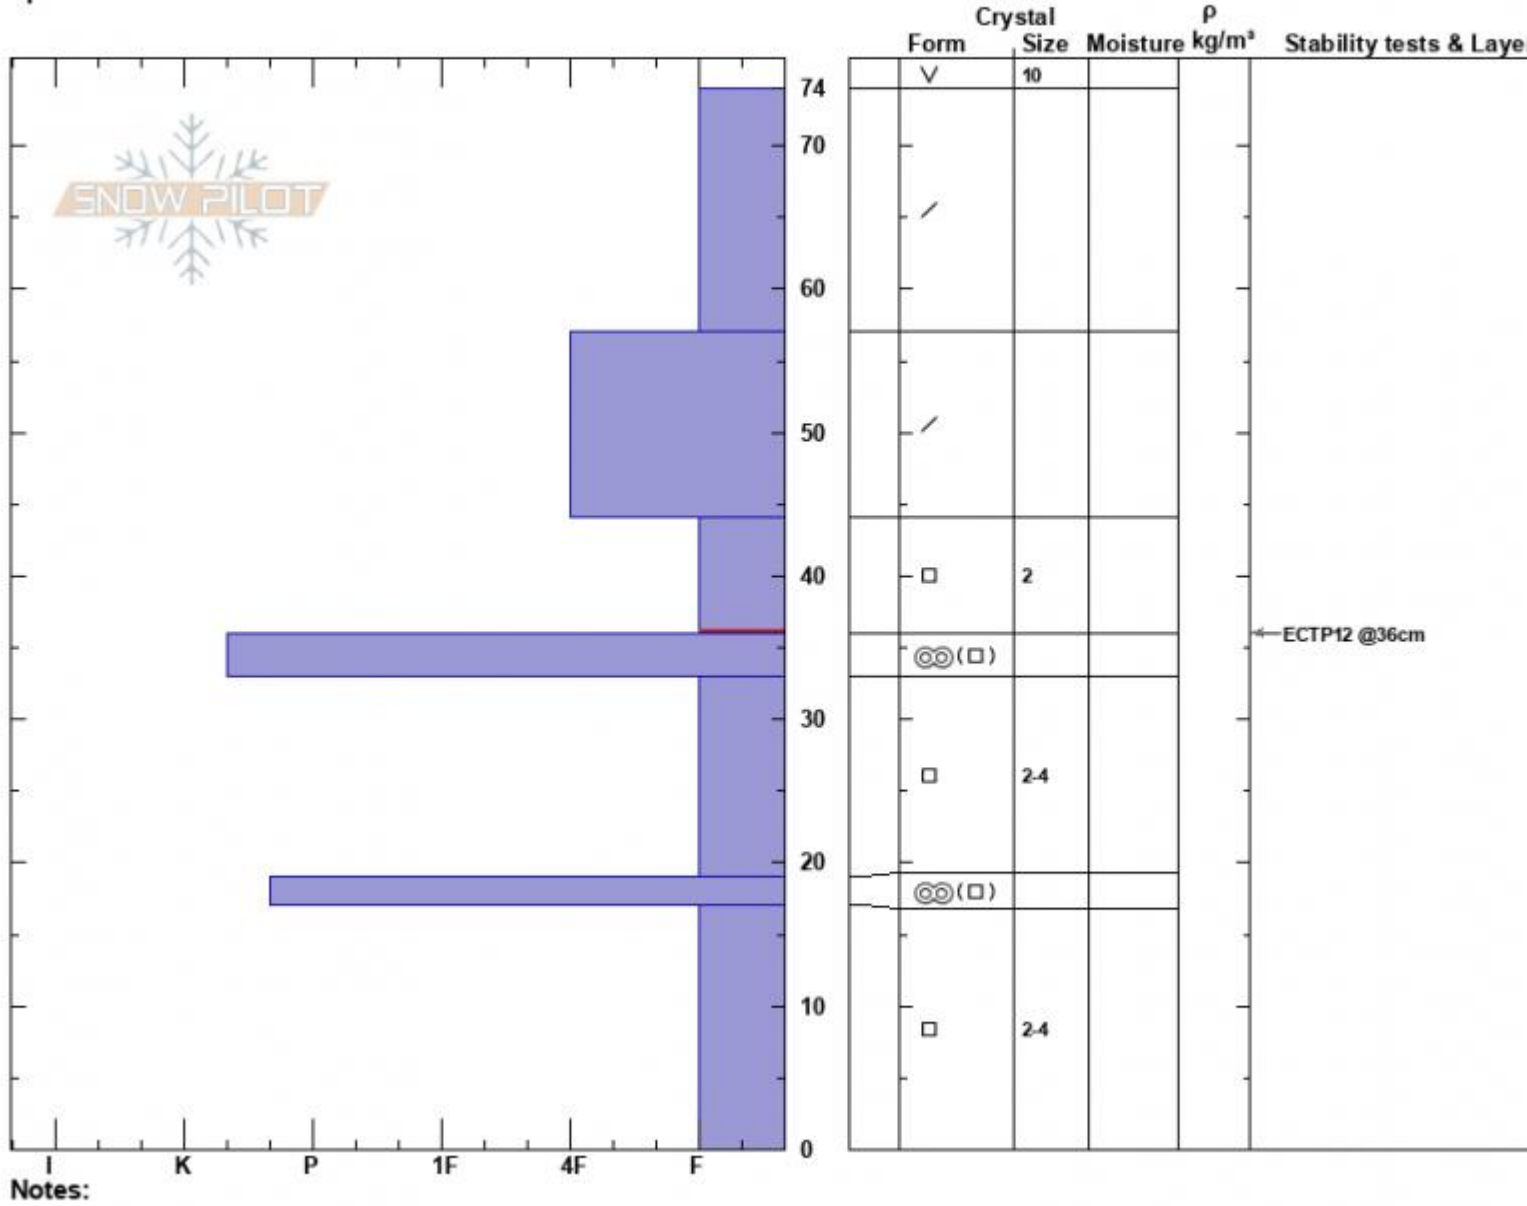

Lower Lionhead E
 Lionhead Range
 MT
 Elevation: 8600 ft
 Aspect: 72°
 Specifics:

Zach Peterson
 12/15/2023 - 12:30pm
 Co-ord: 44.73869N, -111.32001W
 Slope Angle: 15°
 Wind Loading: no

Stability:
 Air Temperature:
 Sky Cover: CLR
 Precipitation: NO
 Wind: Calm

HS:74 **Layer Notes:**
 44-36cm: Problematic layer

Notes:
 Advisory Region
 Lionhead Range
 Longitude
 -111.32W
 Latitude
 44.73N
 Lionhead Range, 2023-12-15