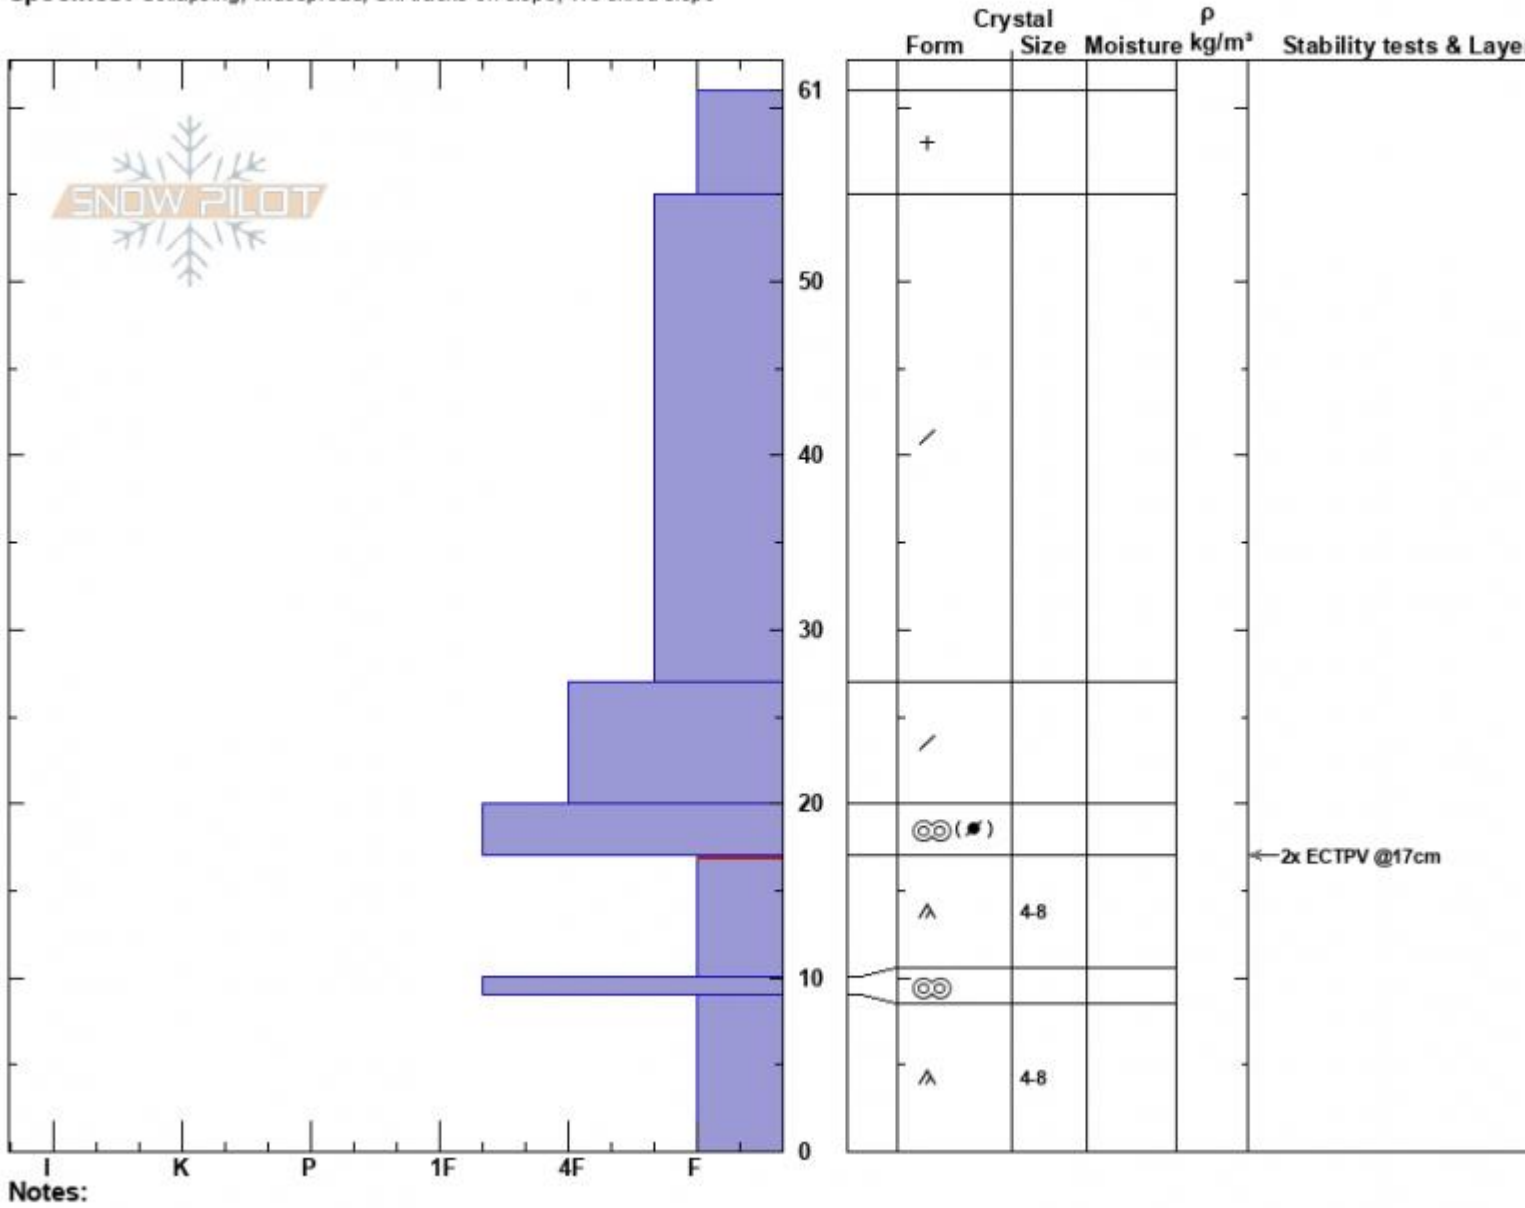

Fingers Meadow
 Bridger Range
 MT
 Elevation: 8100 ft
 Aspect: 100°
 Specifics: Collapsing, widespread; Ski tracks on slope; We skied slope

Ian Hoyer
 12/12/2023 - 11:00am
 Co-ord: 45.80598N, -110.92829W
 Slope Angle: 35°
 Wind Loading: no

Stability: Poor
 Air Temperature:
 Sky Cover: BKN
 Precipitation: NO
 Wind: Calm

HS:61
 PF:55
 PS:35
 Layer Notes:
 17-10cm: Problematic layer

Notes:
 Advisory Region
 Bridger Range
 Longitude
 -110.92W
 Latitude
 45.82N
 Bridger Range, 2023-12-12