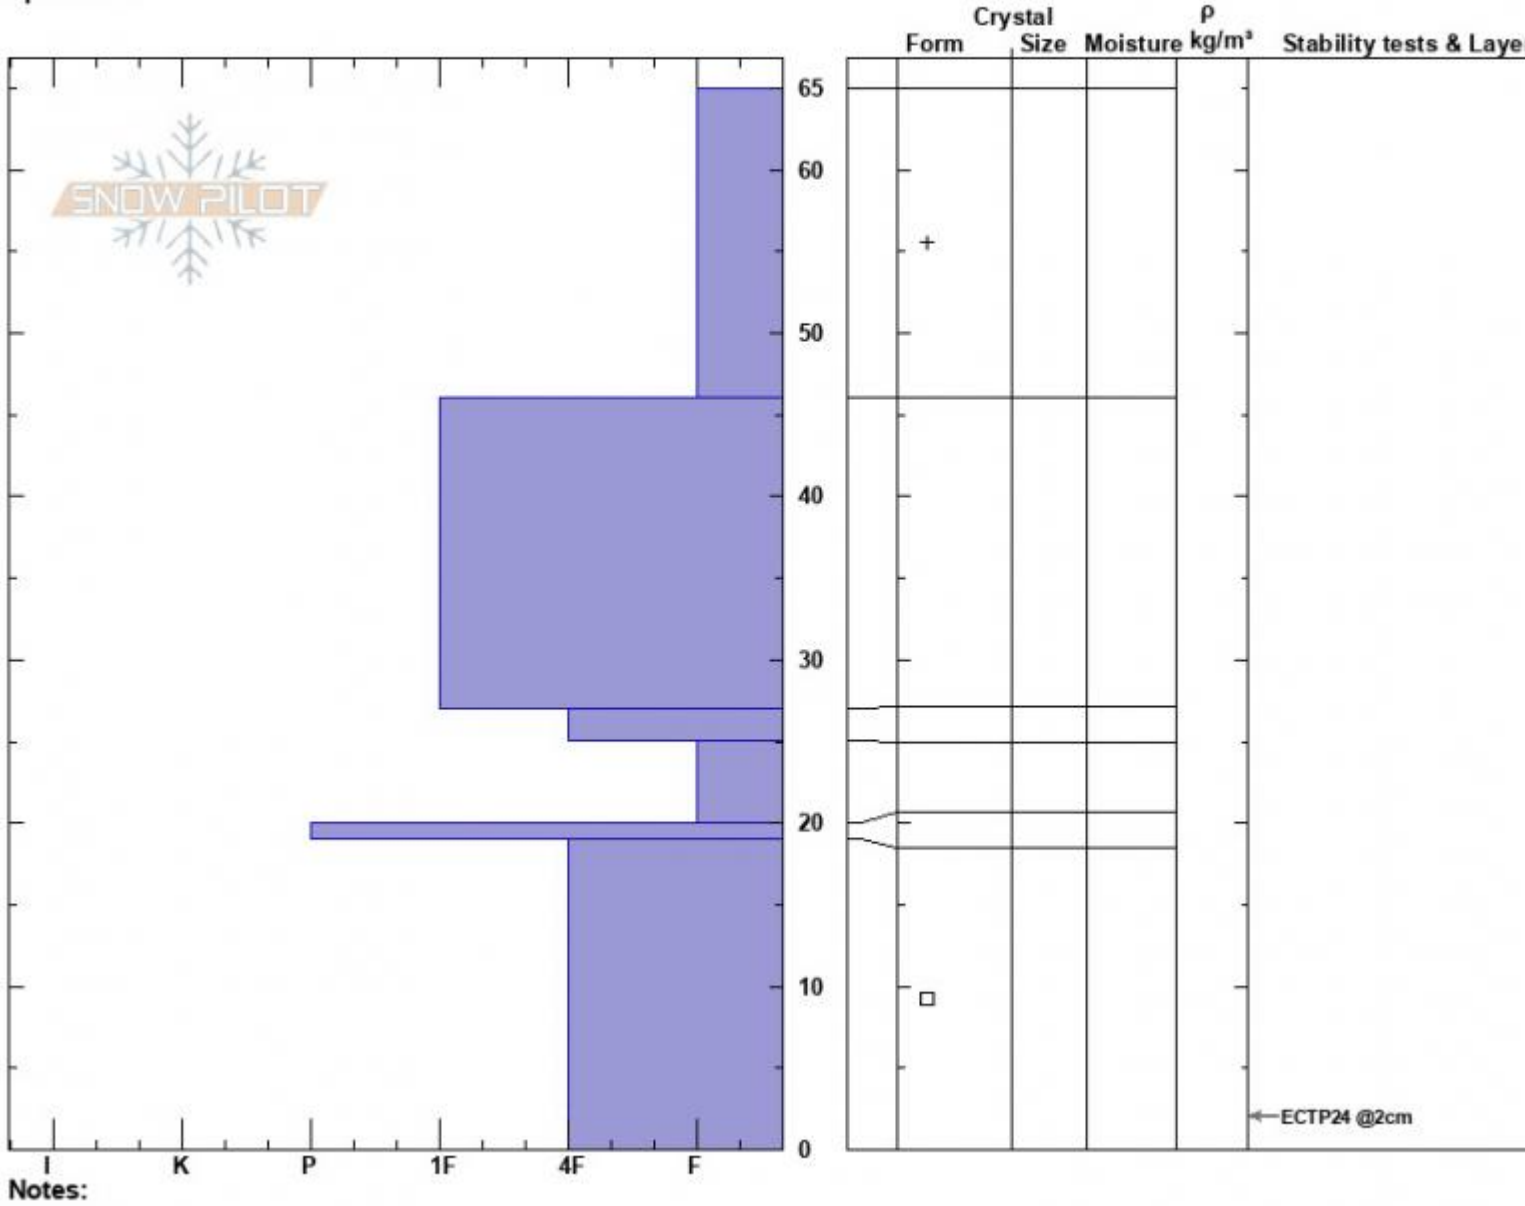

Lionhead Ridge  
Madison Range-S  
MT  
Elevation: 8764 ft  
Aspect: 86°  
Specifics:

Jackson Krause  
12/09/2023 - 1:40pm  
Co-ord: 44.70893N, -111.30850W  
Slope Angle: 15°  
Wind Loading: previous

Stability:  
Air Temperature:  
Sky Cover: BKN  
Precipitation: S-1  
Wind: SW Moderate

HS:65  
PF:65  
Layer Notes:  
19-0cm: Problematic layer

Advisory Region  
Lionhead Range  
Longitude  
-111.32W  
Latitude  
44.71N  
Lionhead Range, 2023-12-09