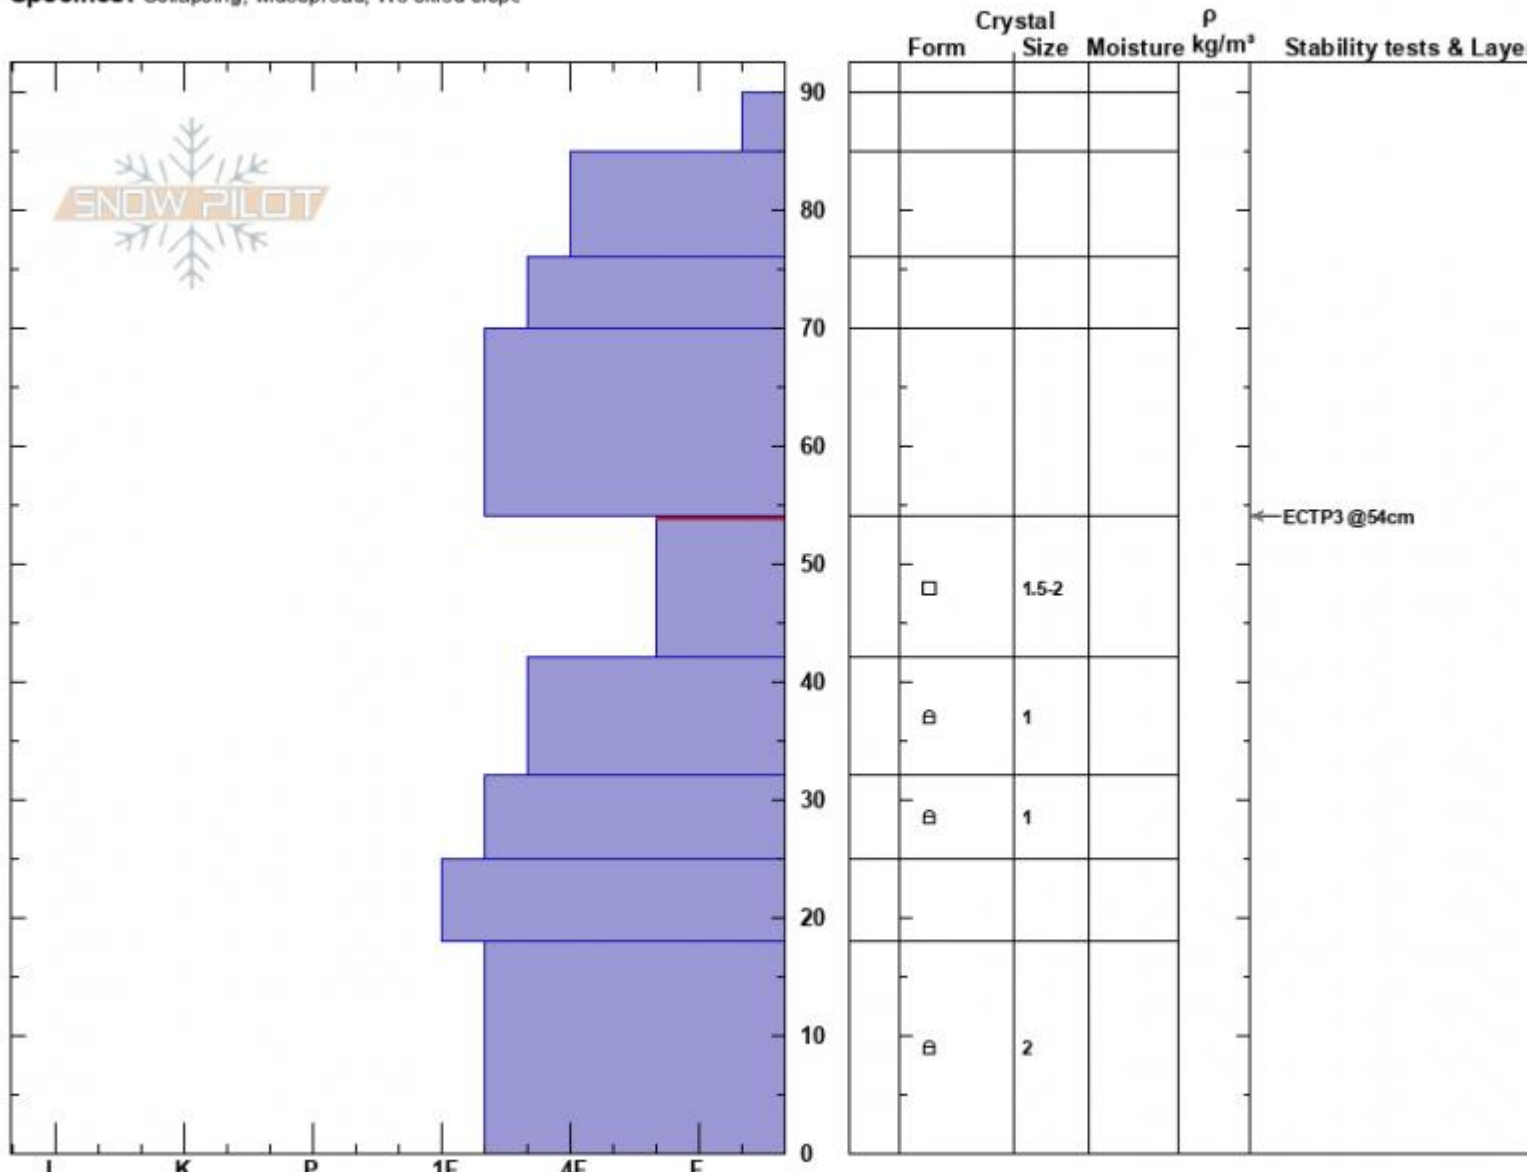

south of Cooke City  
 Absaroka Range  
 MT  
 Elevation: 9750 ft  
 Aspect: 270°  
 Specifics: Collapsing, widespread; We skied slope

Beau Fredlund  
 12/08/2023 - 1:30pm  
 Co-ord: 44.98475N, -109.92549E  
 Slope Angle: 30°  
 Wind Loading:

Stability:  
 Air Temperature:  
 Sky Cover: BKN  
 Precipitation:  
 Wind: Calm

HS:90  
 Layer Notes:  
 54-42cm: Problematic layer

Notes: Counted about 20 large collapses today, about 1/2 in Hayden Creek, 1/2 in Republic Creek, on all aspects.

Advisory Region  
 Cooke City  
 Longitude  
 -109.94W  
 Latitude  
 44.99N  
 Cooke City, 2023-12-08