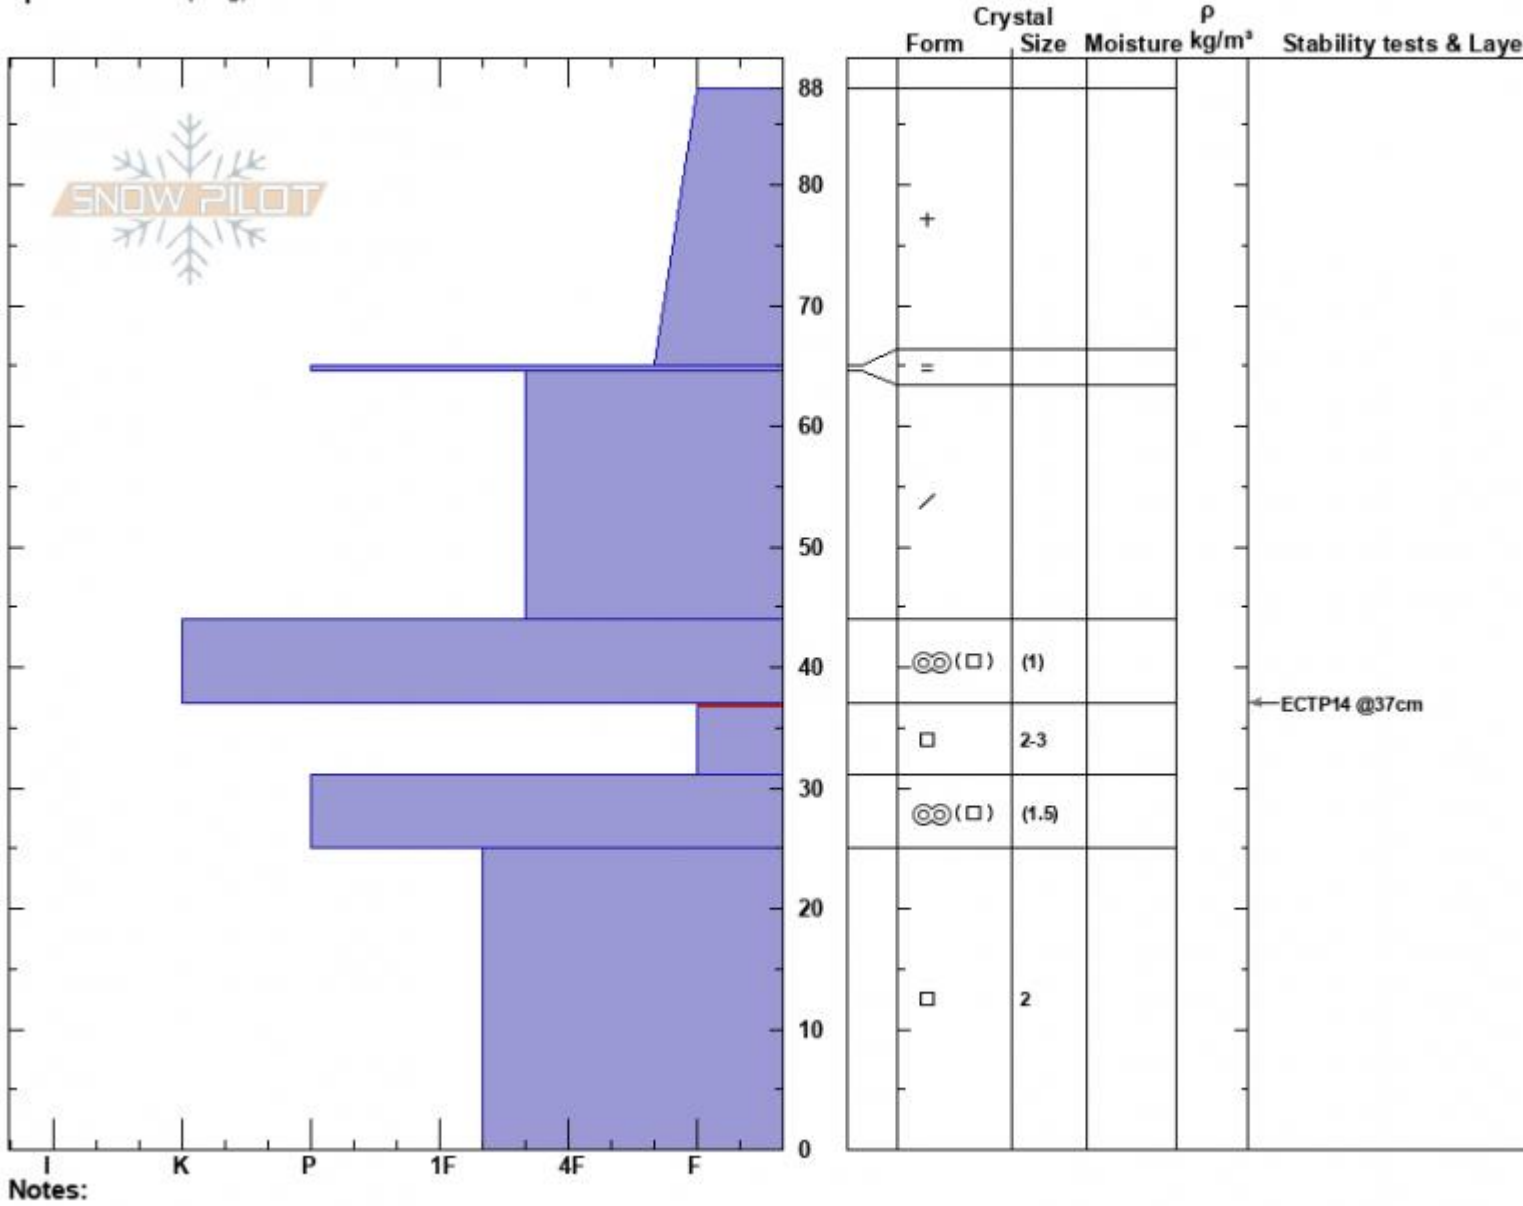

Sawtelle SW Profile  
 Centennial Range  
 ID  
 Elevation: 9070 ft  
 Aspect: 220°  
 Specifics: Collapsing, localizer

Dave Zinn  
 12/07/2023 - 12:30pm  
 Co-ord: 44.55473N, -111.44483W  
 Slope Angle: 13°  
 Wind Loading: no

Stability: Poor  
 Air Temperature:  
 Sky Cover: BKN  
 Precipitation: NO  
 Wind: W Moderate

HS:88  
 PF:40  
 Layer Notes:  
 37-31cm: Problematic layer

Notes:  
 Advisory Region  
 Island Park  
 Longitude  
 -111.44W  
 Latitude  
 44.56N  
 Island Park, 2023-12-07