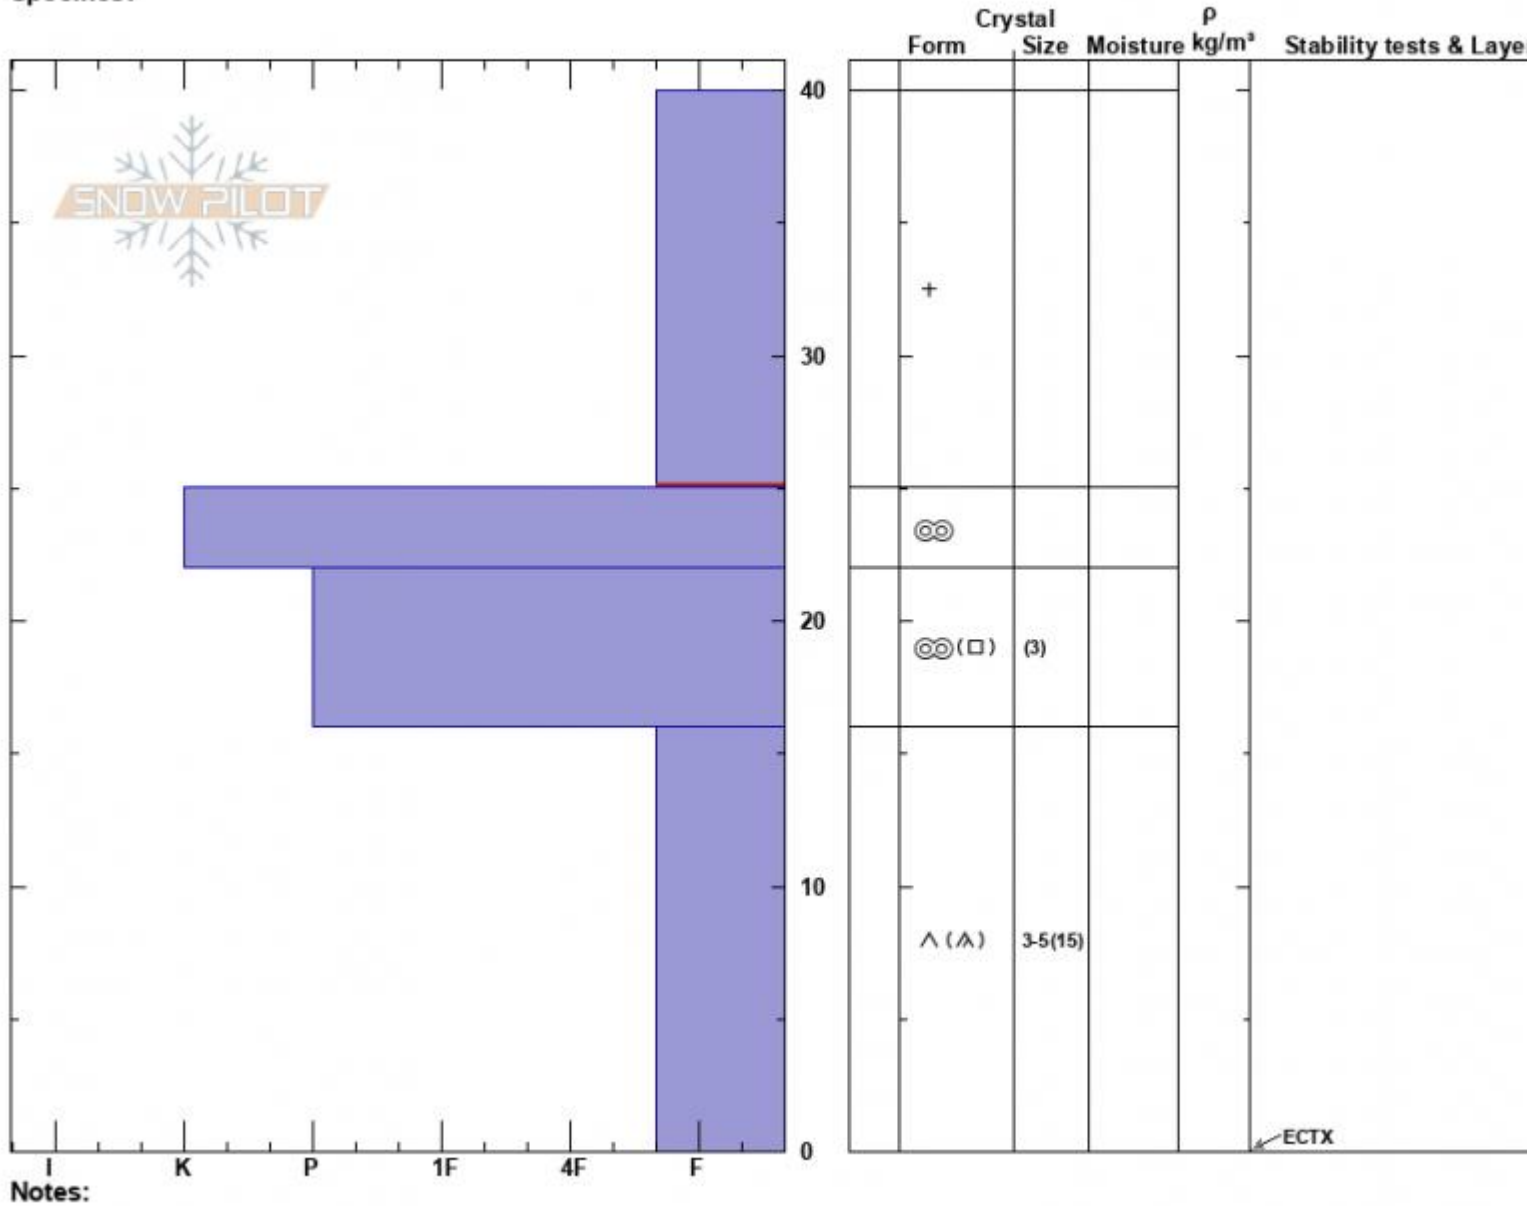

Ski Hill  
 Lionhead Range  
 MT  
 Elevation: 8000 ft  
 Aspect: 47°  
 Specifics:

Zach Peterson  
 12/03/2023 - 1:00pm  
 Co-ord:  
 Slope Angle: 18°  
 Wind Loading: no

Stability:  
 Air Temperature:  
 Sky Cover: OVC  
 Precipitation: NO  
 Wind: SW Light Breeze

HS:40  
 Layer Notes:  
 40-25cm: Problematic layer

Notes:  
 Advisory Region  
 Lionhead Range  
 Longitude  
 -111.29W  
 Latitude  
 44.70N  
 Lionhead Range, 2023-12-03