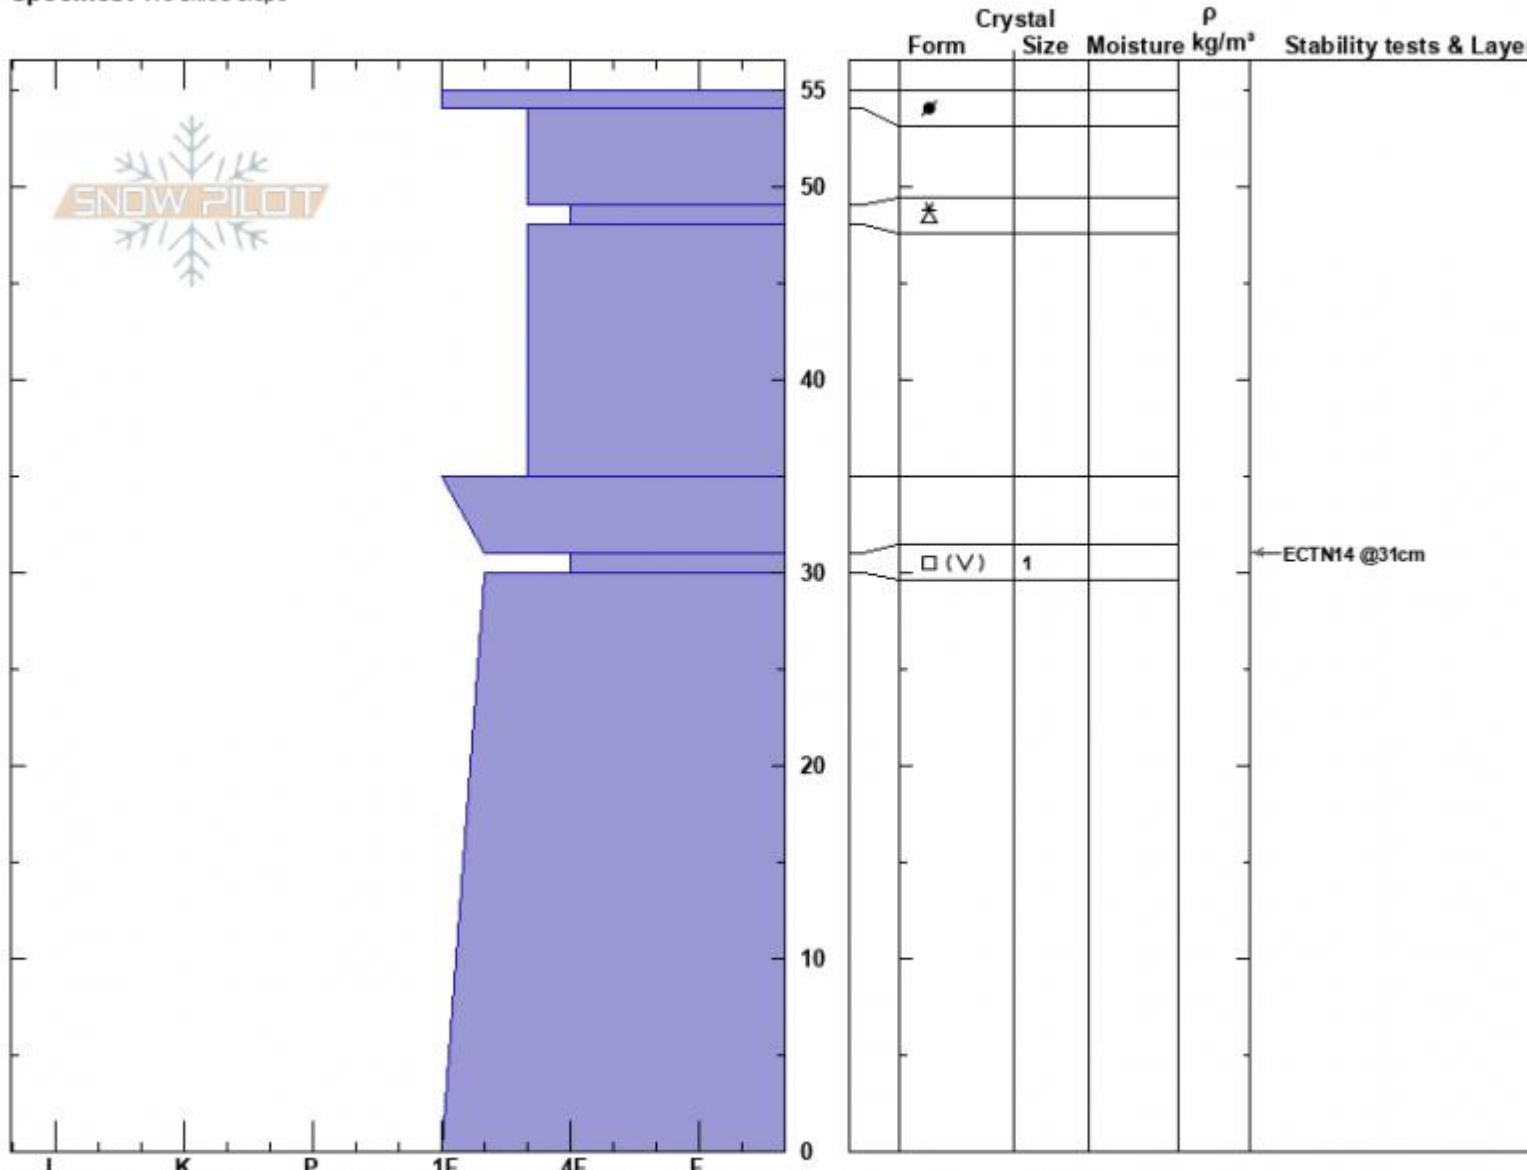

Hayden Creek
 Absaroka Range
 MT
 Elevation: 9850 ft
 Aspect: 78°
 Specifics: We skied slope

Beau Fredlund
 11/12/2023 - 11:00am
 Co-ord: 44.98676N, -109.91929E
 Slope Angle: 23°
 Wind Loading:

Stability:
 Air Temperature:
 Sky Cover: FEW
 Precipitation:
 Wind:

HS:55
 Layer Notes:
 31-30cm: Problematic layer

Notes: Wind gusts to 59mph last night (at Lulu Pass), left a thin wind crust and lots of pine needles on most slopes.

Advisory Region
 Cooke City
 Longitude
 -109.94W
 Latitude
 45.02N
 Cooke City, 2023-11-13