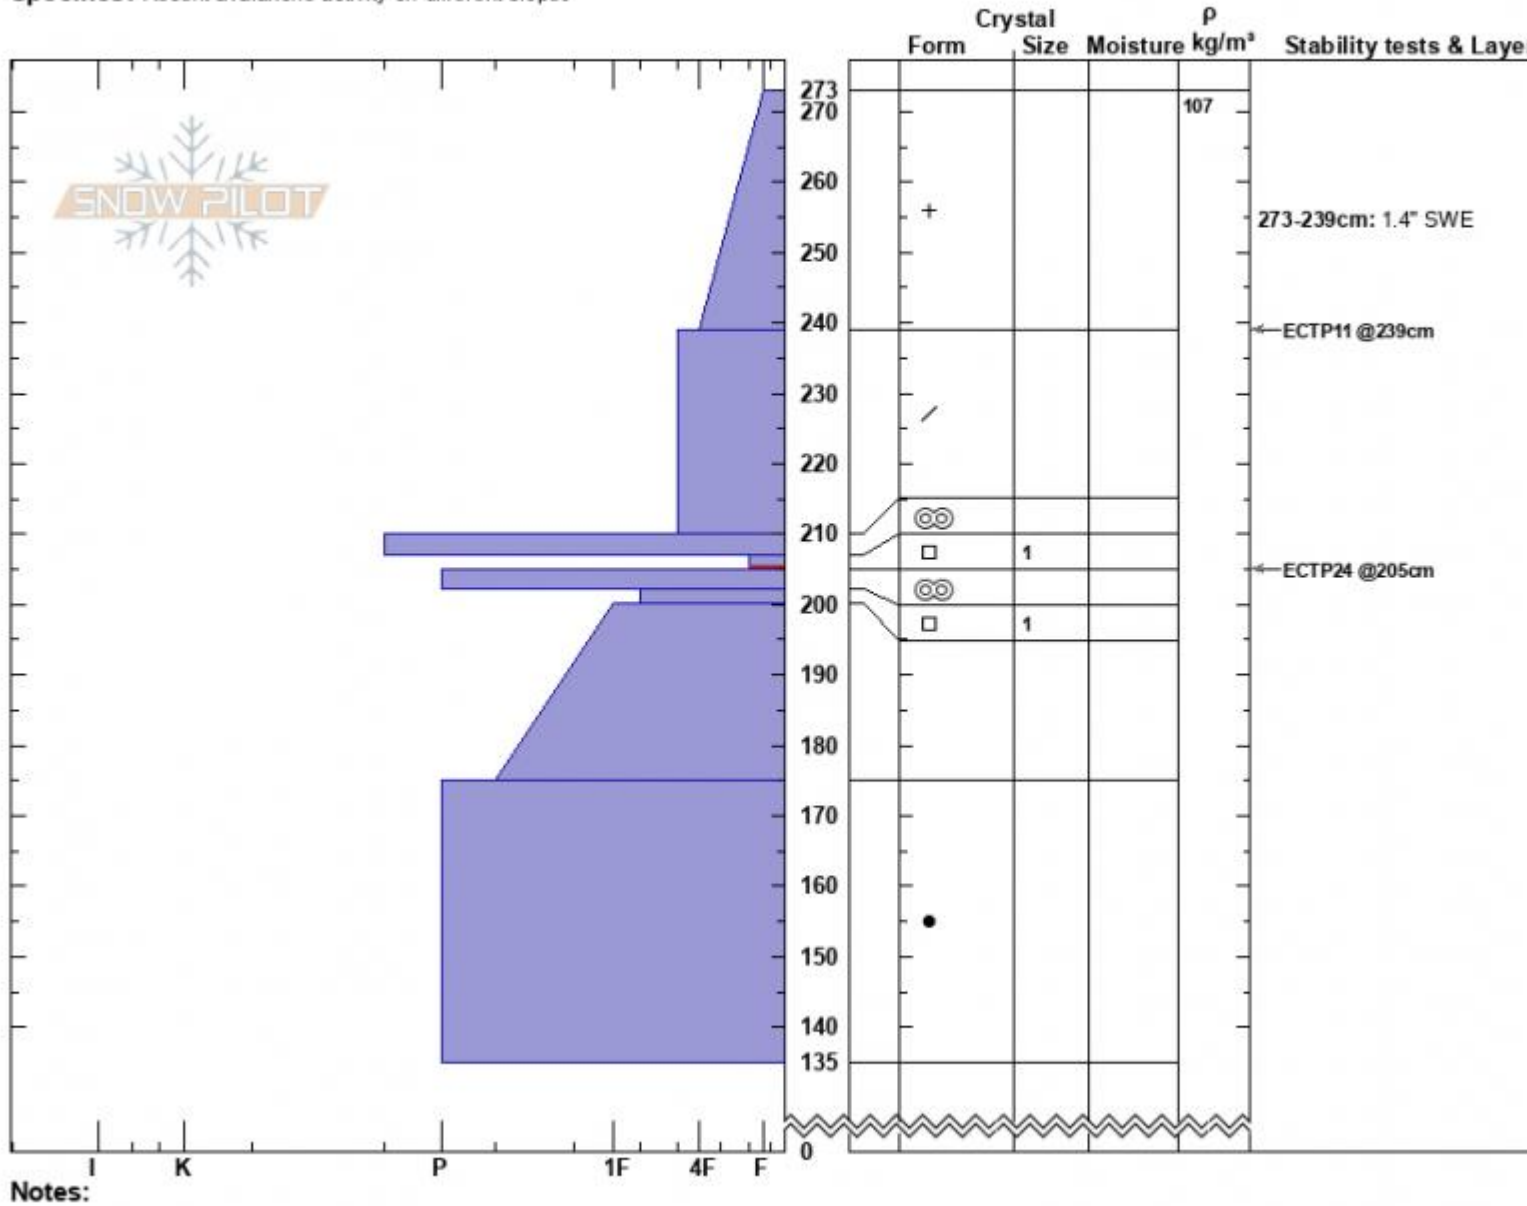

Wilderness Boundary  
 Madison Range-S  
 MT  
 Elevation: 8850 ft  
 Aspect: 245°  
 Specifics: Recent avalanche activity on different slopes

Alex Haddad  
 04/02/2023 - 12:21pm  
 Co-ord: 44.97682N, -111.35953W  
 Slope Angle: 30°  
 Wind Loading: previous

Stability: Poor  
 Air Temperature:  
 Sky Cover:  
 Precipitation: S-1  
 Wind: SE Light Breeze

HS:273 Layer Notes:  
 PF:45 273-239cm: 1.4" SWE  
 207-205cm: Problematic layer

Advisory Region  
 Southern Madison  
 Longitude  
 -111.36W  
 Latitude  
 44.87N  
 Southern Madison, 2023-04-02