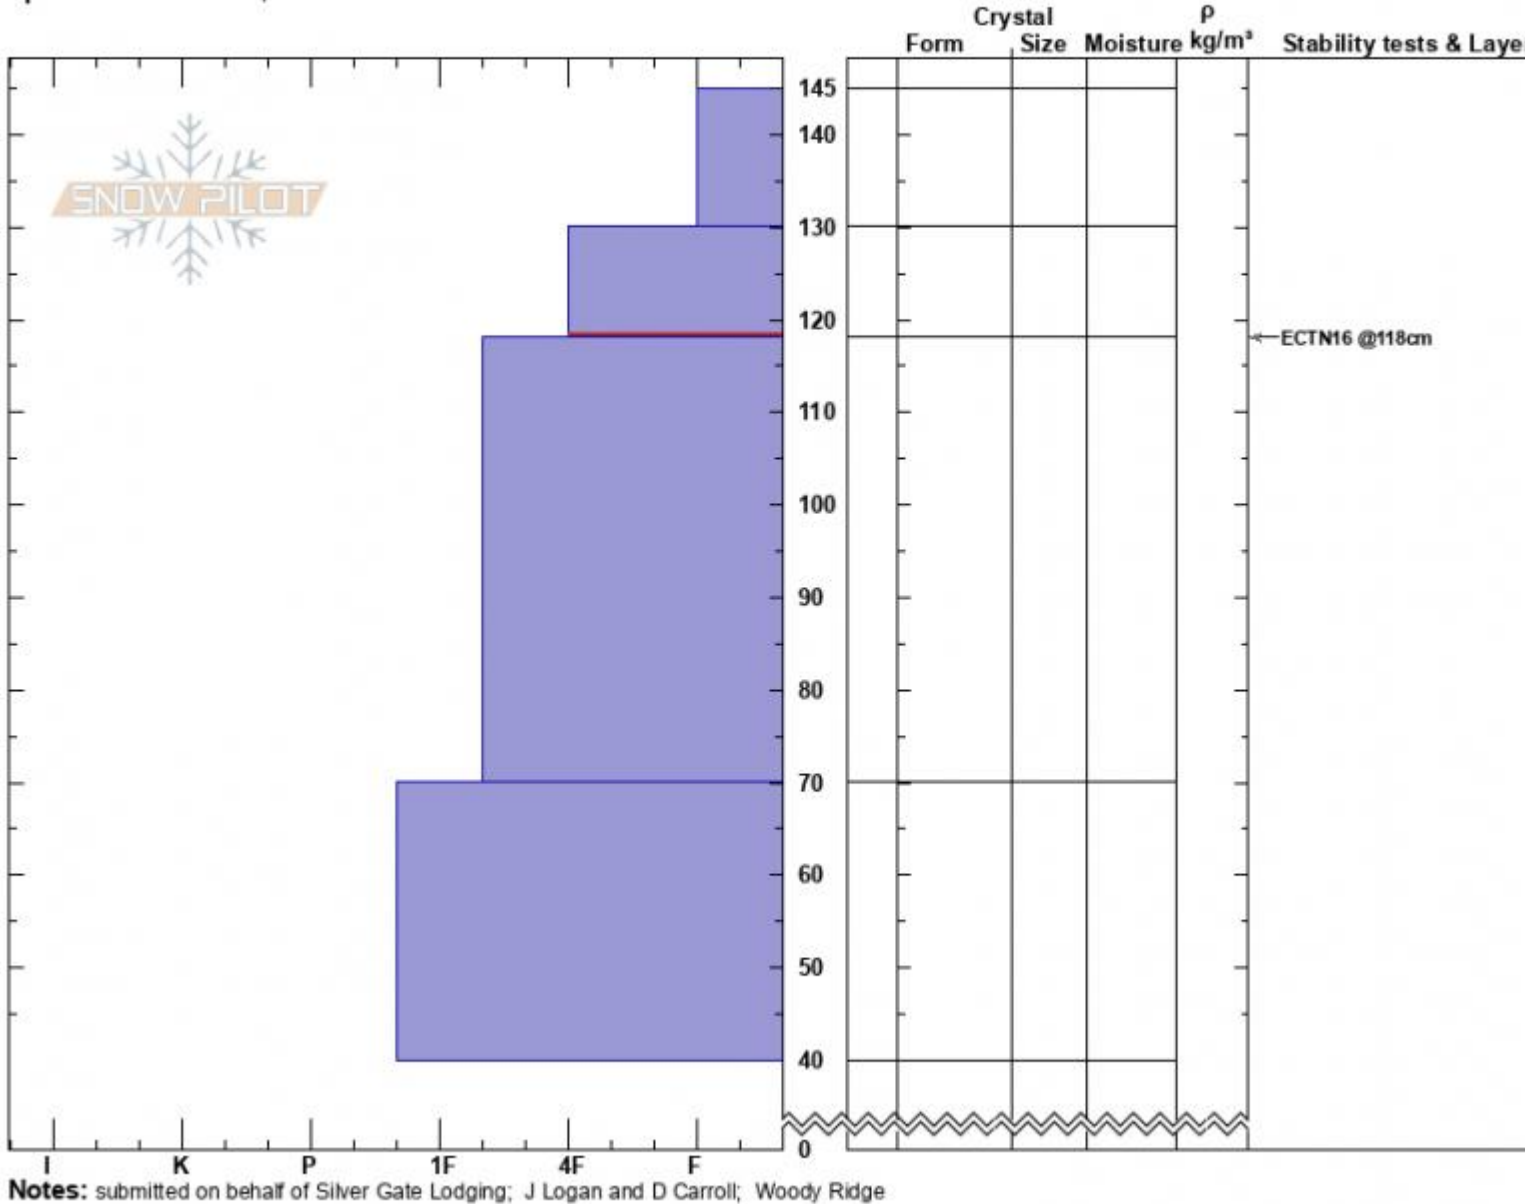

South of Cooke
Absaroka Range
MT
Elevation: 9150 ft
Aspect: 290°
Specifics: We skied slope

Don Carroll
02/01/2023 - 1:00pm
Co-ord:
Slope Angle: 30°
Wind Loading:

Stability:
Air Temperature: 10°F
Sky Cover: BKN
Precipitation: S-1
Wind: Calm

HS:145
PF:40
PS: 30
130-118cm: Problematic layer

Advisory Region
Cooke City
Longitude
-109.94W
Latitude
45.02N
Cooke City, 2023-02-03