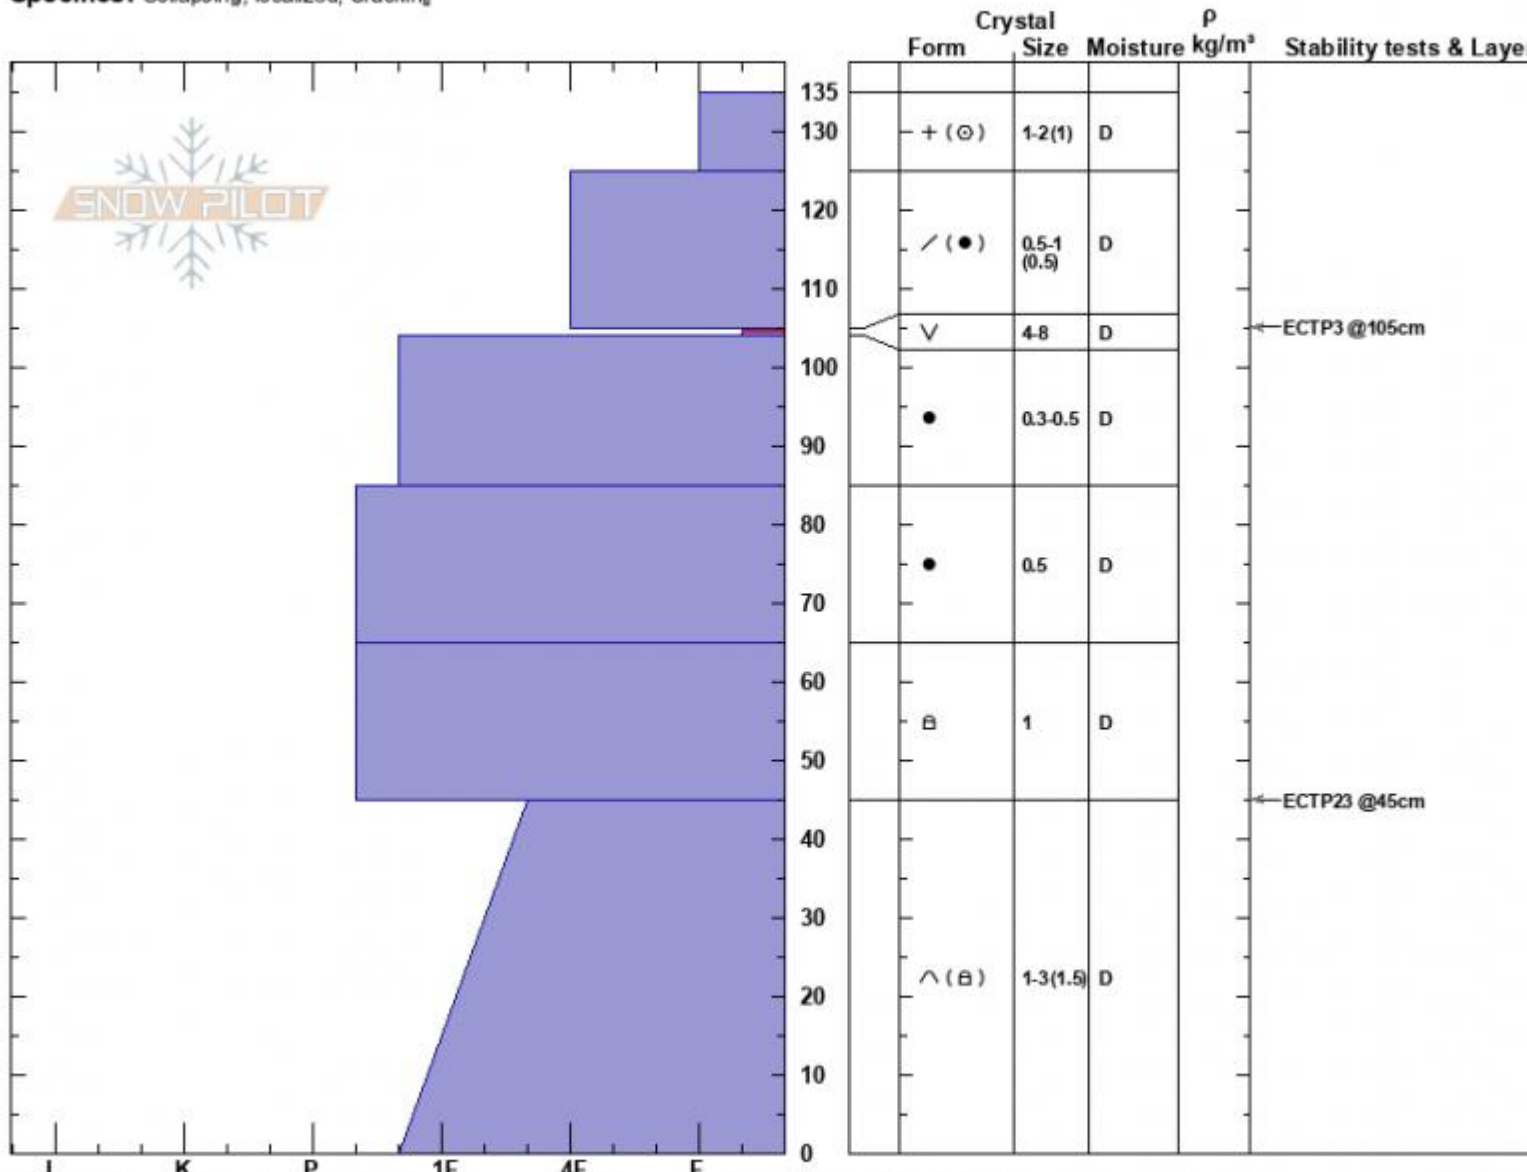

Hebgen/Trappers
 Madison Range-S
 MT
 Elevation: 2779 m
 Aspect: 115°
 Specifics: Collapsing, localized; Cracking

Karl Birkeland
 01/11/2023 - 2:00pm
 Co-ord: 44.83274N, -111.34953W
 Slope Angle: 18°
 Wind Loading: no

Stability: Poor
 Air Temperature:
 Sky Cover: SCT
 Precipitation: NO
 Wind: Calm

HS:135 Layer Notes:
 105-104cm: Problematic layer

Notes: Whumpf triggered up near the ridge. Appeared to collapse on surface hoar layer. Depths in this zone were variable as there were some old fallen trees.

Advisory Region
 Lionhead Range
 Longitude
 -111.34W
 Latitude
 44.84N
Avalanche Details: [Whumpf on Surface hoar at Hebgen](#)
 Lionhead Range, 2023-01-12