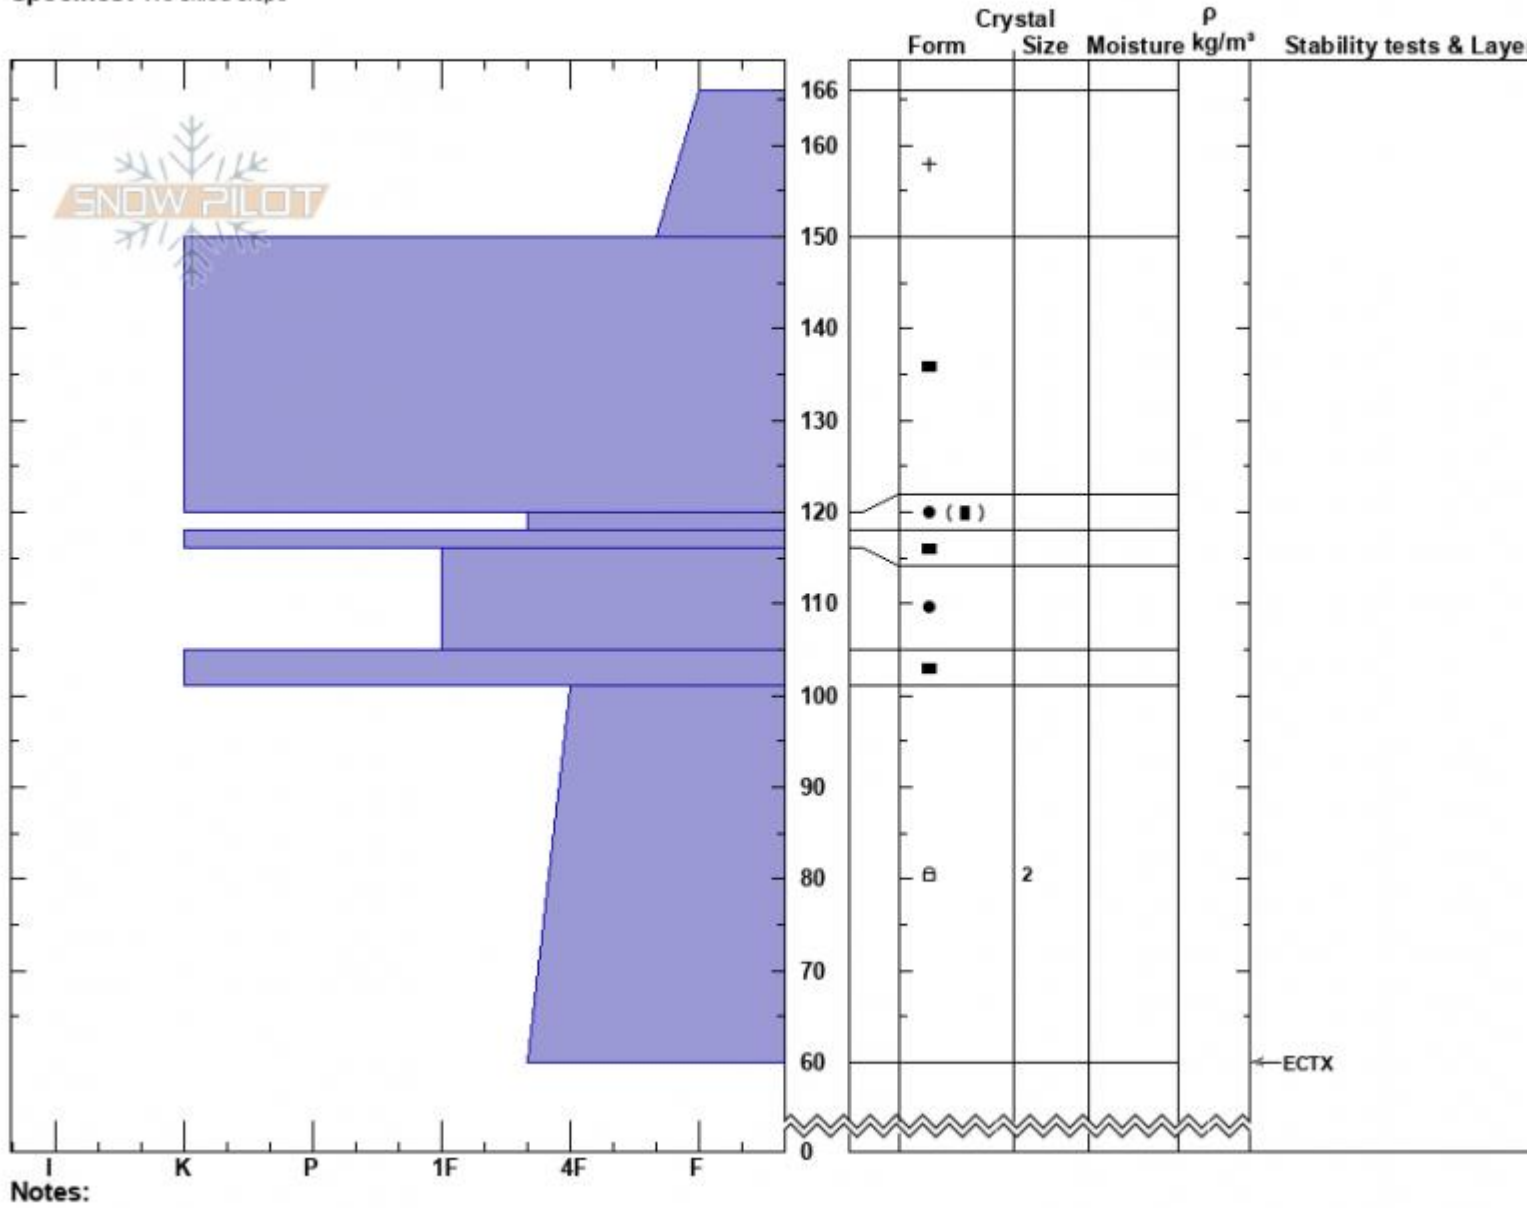

Spanky's
 Madison Range-N
 MT
 Elevation: 9218 ft
 Aspect: 60°
 Specifics: We skied slope

Hannah Marshall
 04/05/2022 - 12:00pm
 Co-ord: 45.32365N, -111.38105W
 Slope Angle: 20°
 Wind Loading: yes

Stability:
 Air Temperature:
 Sky Cover: OVC
 Precipitation: S-1
 Wind: W Moderate

HS:166 Layer Notes:
 PF:15
 PS:15

Advisory Region
 Northern Madison
 Longitude
 -111.38W
 Latitude
 45.33N
 Northern Madison, 2022-04-05