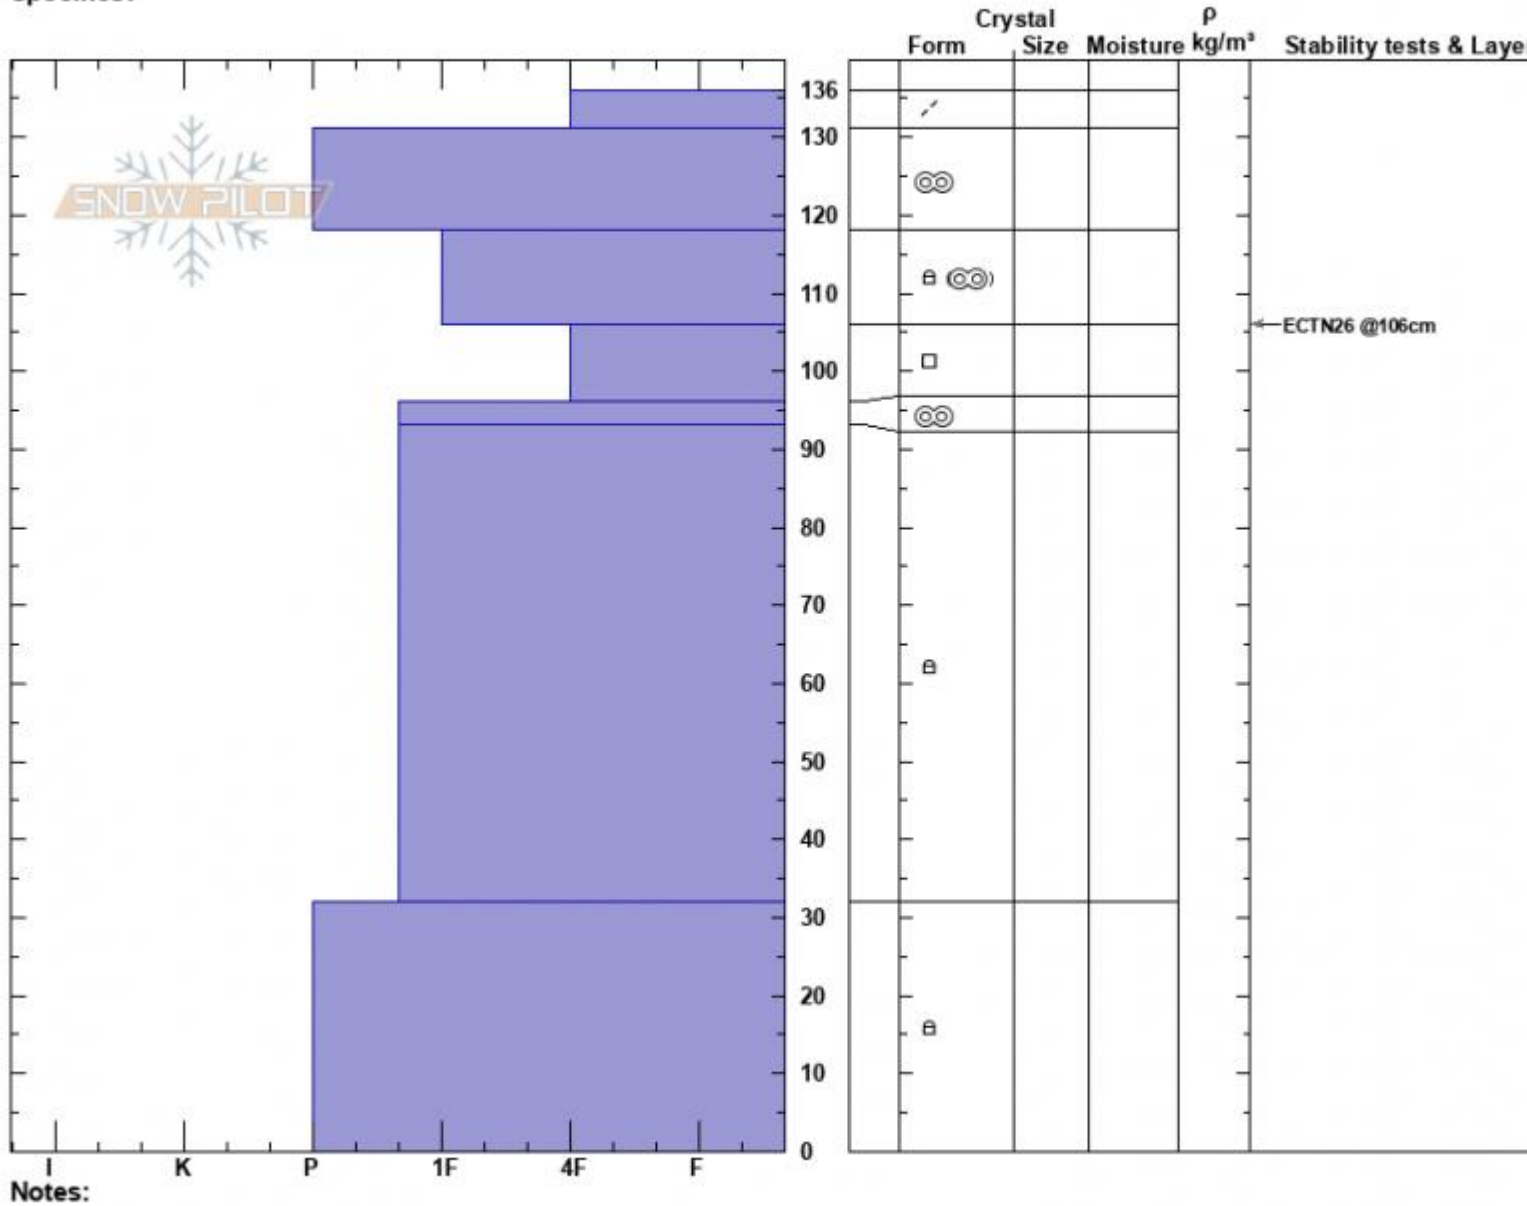

Lionhead Ridge, Marge  
Henry Mtns  
MT  
Elevation: 9115 ft  
Aspect: 87°  
Specifics:

Alex Marienthal  
04/03/2022 - 12:25pm  
Co-ord: 44.71726N, -111.31970W  
Slope Angle: 20°  
Wind Loading: previous

Stability: Good  
Air Temperature:  
Sky Cover: CLR  
Precipitation: NO  
Wind:

HS:136 Layer Notes:  
106-96cm: Problematic layer

Notes:  
Advisory Region  
Lionhead Range  
Longitude  
-111.32W  
Latitude  
44.71N  
Lionhead Range, 2022-04-04