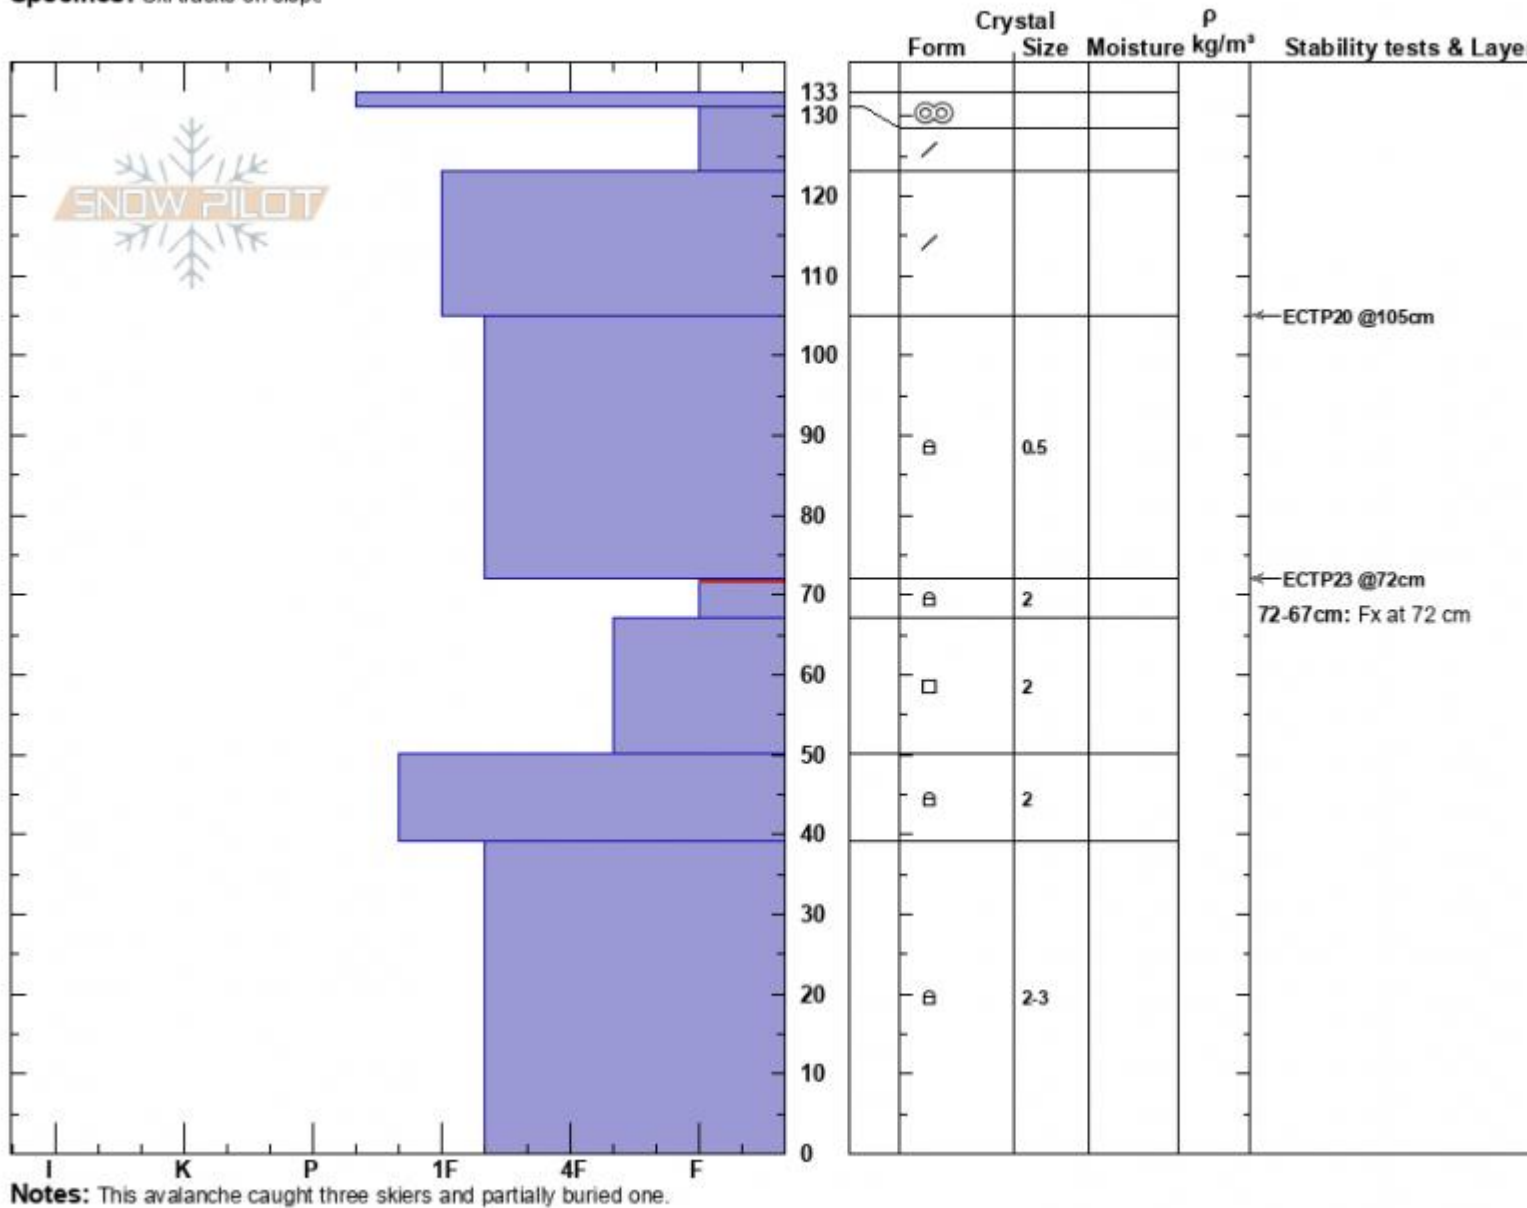

Woody Ridge Avalanche  
 Cooke City  
 MT  
 Elevation: 9671 ft  
 Aspect: 290°  
 Specifics: Ski tracks on slope

Hannah Marshall  
 03/25/2022 - 12:00pm  
 Co-ord: 44.98951N, -109.92383W  
 Slope Angle: 38°  
 Wind Loading:

Stability:  
 Air Temperature:  
 Sky Cover: BKN  
 Precipitation: NO  
 Wind:

HS:133    **Layer Notes:**  
 72-67cm: Fx at 72 cm  
 72-67cm: Problematic layer

Advisory Region  
 Cooke City  
 Longitude  
 -109.92W  
 Latitude  
 44.97N

**Avalanche Details:** [3 skiers caught, 2 injured on Woody Ridge near Cooke City, 2022-03-25](#)