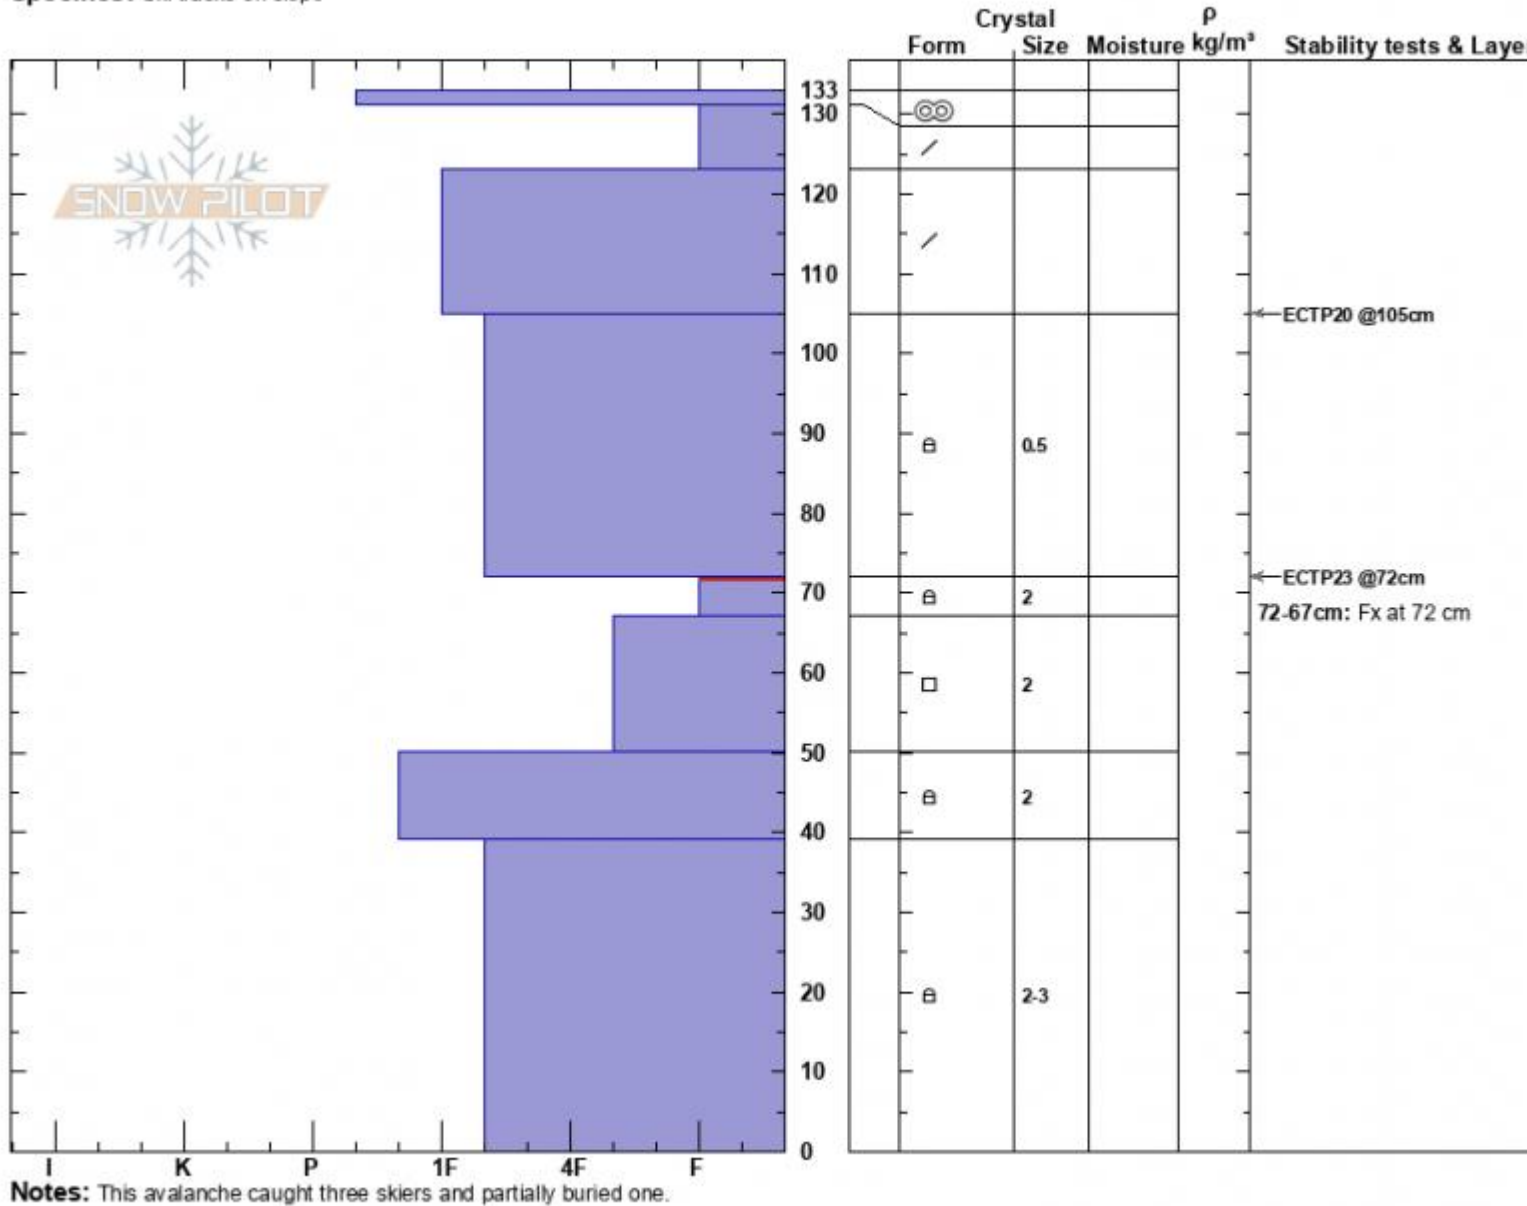

Woody Ridge Avalanche  
 Cooke City  
 MT  
 Elevation: 9671 ft  
 Aspect: 290°  
 Specifics: Ski tracks on slope

Hannah Marshall  
 03/25/2022 - 12:00pm  
 Co-ord: 44.98951N, -109.92383W  
 Slope Angle: 38°  
 Wind Loading:

Stability:  
 Air Temperature:  
 Sky Cover: BKN  
 Precipitation: NO  
 Wind:

HS:133 Layer Notes:  
 72-67cm: Fx at 72 cm  
 72-67cm: Problematic layer

Advisory Region  
 Cooke City  
 Longitude  
 -109.92W  
 Latitude  
 44.97N

**Avalanche Details:** [3 skiers caught, 2 injured on Woody Ridge near Cooke City, 2022-03-25](#)