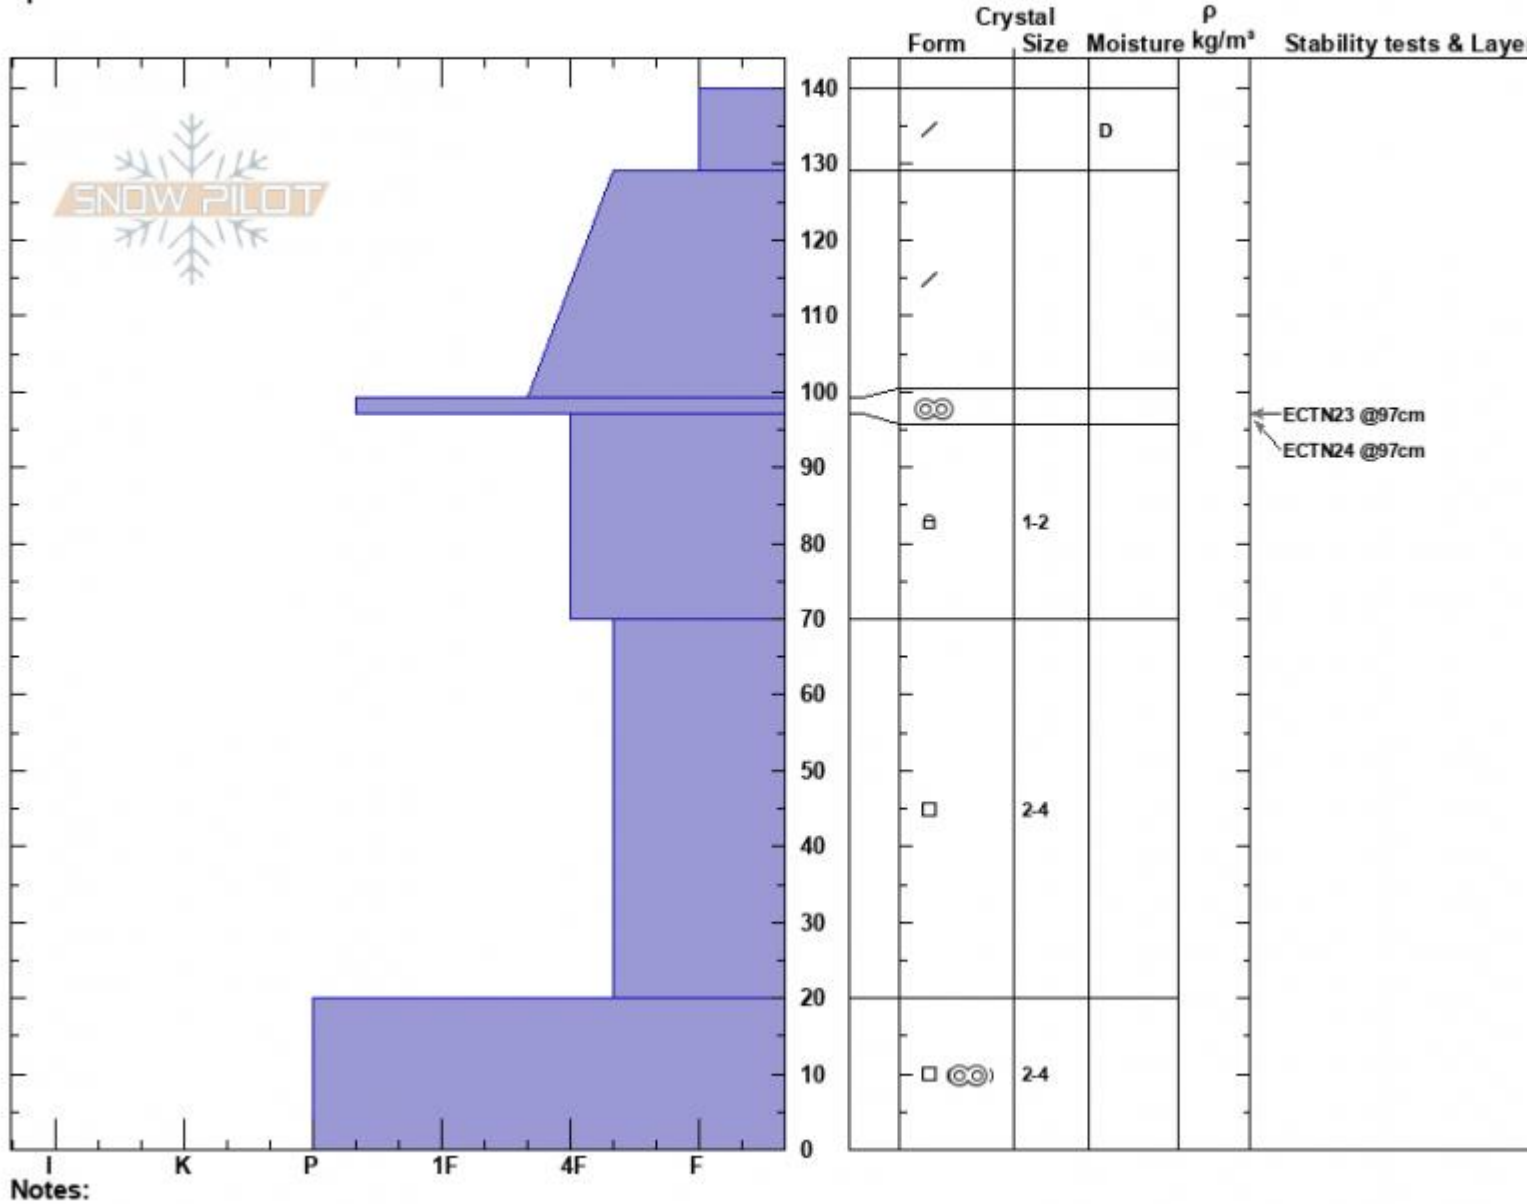

Wheeler NE
 Gallatin Range-N
 MT
 Elevation: 8100 ft
 Aspect: 50°
 Specifics:

Ian Hoyer
 03/23/2022 - 12:00pm
 Co-ord: 45.50345N, -111.07616W
 Slope Angle: 32°
 Wind Loading: no

Stability: Fair
 Air Temperature:
 Sky Cover: FEW
 Precipitation: NO
 Wind: S Light Breeze

HS:140 Layer Notes:
 PF:20 97-70cm:Problematic layer
 PS:100

Notes:
 Advisory Region
 Northern Gallatin
 Longitude
 -111.08W
 Latitude
 45.51N
 Northern Gallatin, 2022-03-25