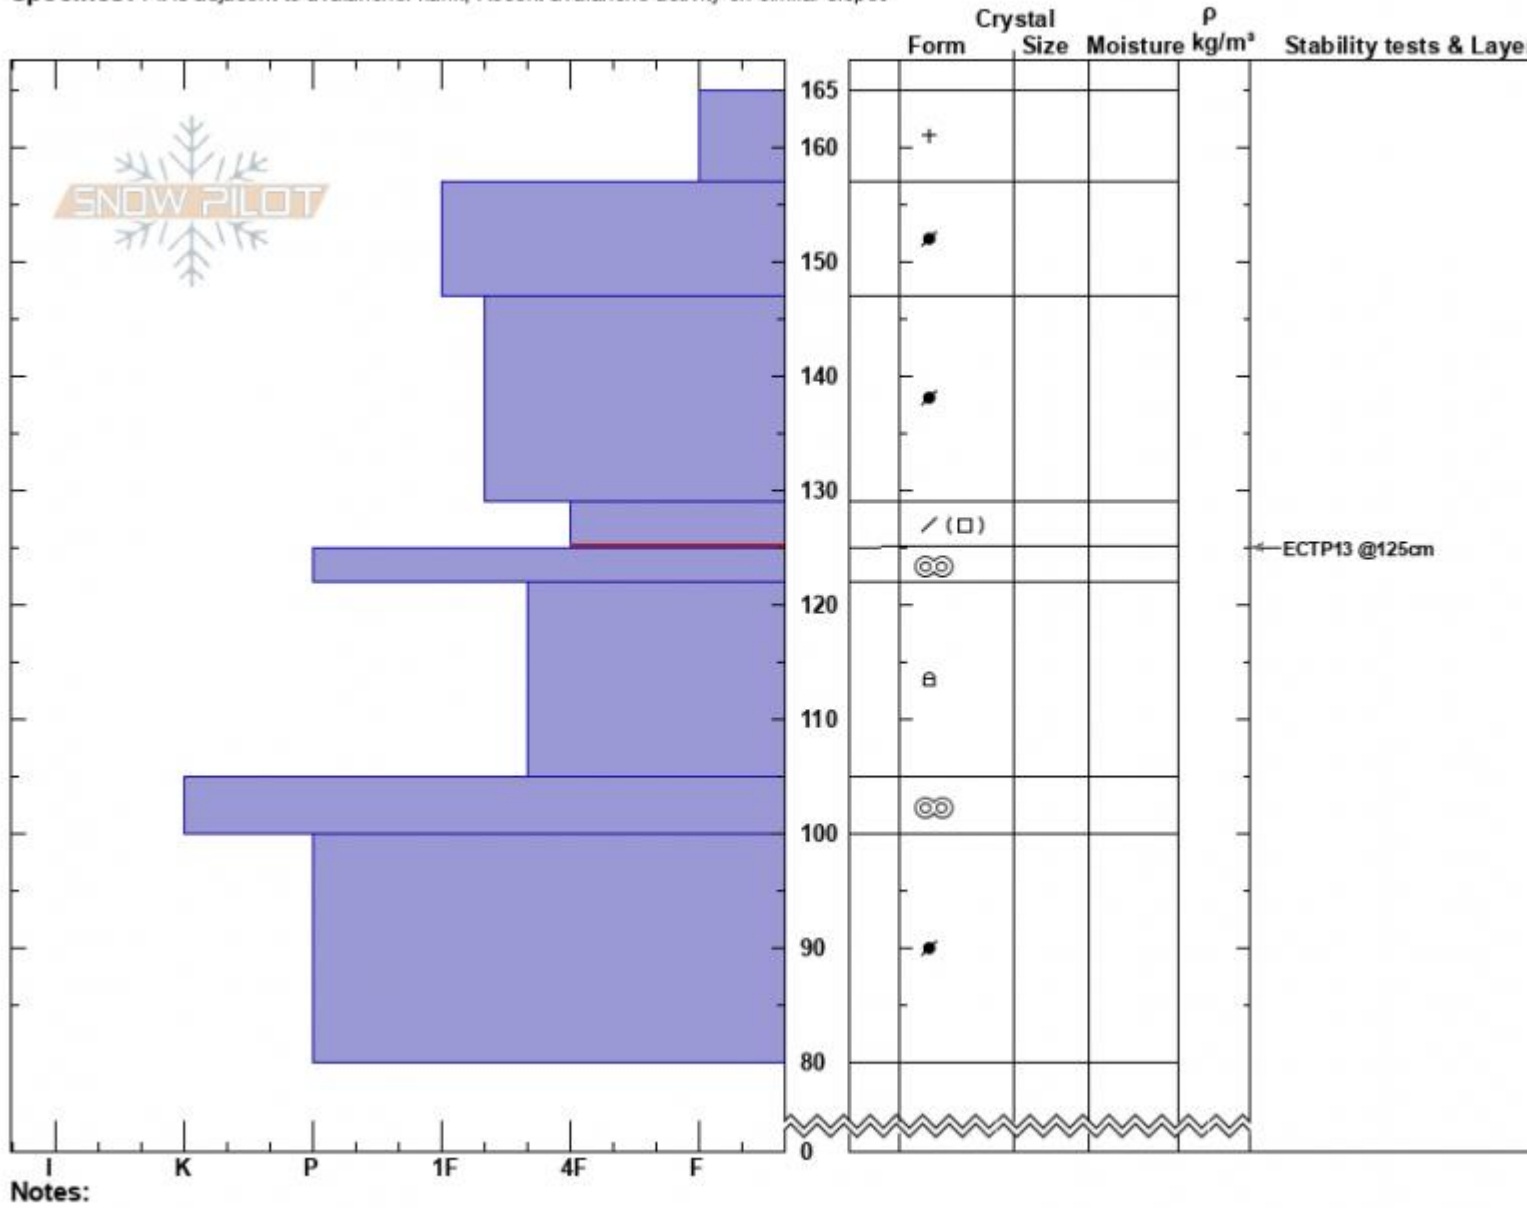

Wyoming Bowl Profile  
 Madison Range-N  
 MT  
 Elevation: 9641 ft  
 Aspect: 122°  
 Specifics: Pit is adjacent to avalanche: flank; Recent avalanche activity on similar slopes

Dave Zinn  
 03/15/2022 - 1:00pm  
 Co-ord: 45.27052N, -111.46490W  
 Slope Angle: 20°  
 Wind Loading: previous

Stability: Poor  
 Air Temperature:  
 Sky Cover: OVC  
 Precipitation: S1  
 Wind: SW Light Breeze

HS:165    **Layer Notes:**  
 129-125cm: Problematic layer

Profile of snowpack in the backcountry near Big Sky Resort next to a skier-triggered avalanche.

Advisory Region  
 Northern Madison  
 Longitude  
 -111.44W  
 Latitude  
 45.28N

Northern Madison, 2022-03-17