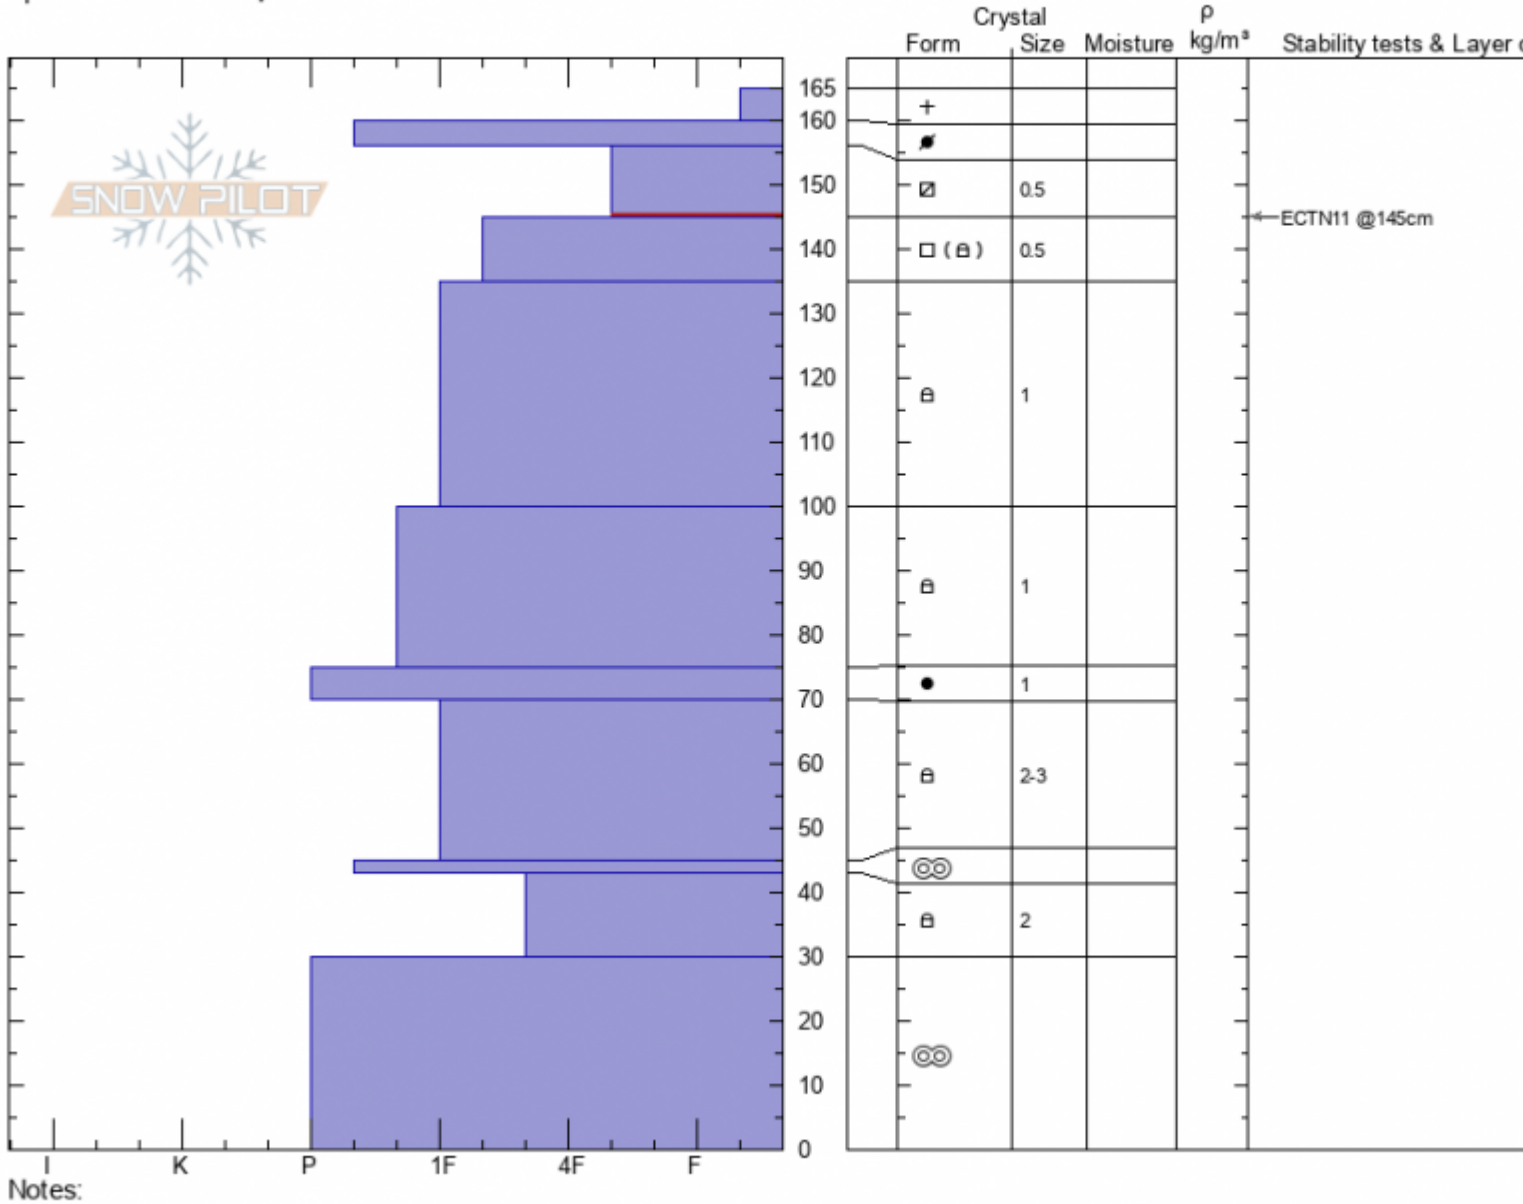

Argentina Bowl  
 Bridger Range  
 MT  
 Elevation: 8580 ft  
 Aspect: 40°  
 Specifics: We skied slope

Doug Chabot-Admin  
 01/27/2022 - 11:10am  
 Co-ord: 45.78620N, -110.93584W  
 Slope Angle: 40°  
 Wind Loading:

Stability: **Good**  
 Air Temperature: -4°C  
 Sky Cover: **CLR**  
 Precipitation: **NO**  
 Wind: **Calm**

HS:165 Layer Notes:  
 156-145cm: Problematic layer

Advisory Region  
 Bridger Range  
 Longitude  
 -110.94W  
 Latitude  
 45.79N

Forecast link: [GNFAC Avalanche Forecast for Sat Jan 29, 2022](#)  
 Bridger Range, 2022-01-27