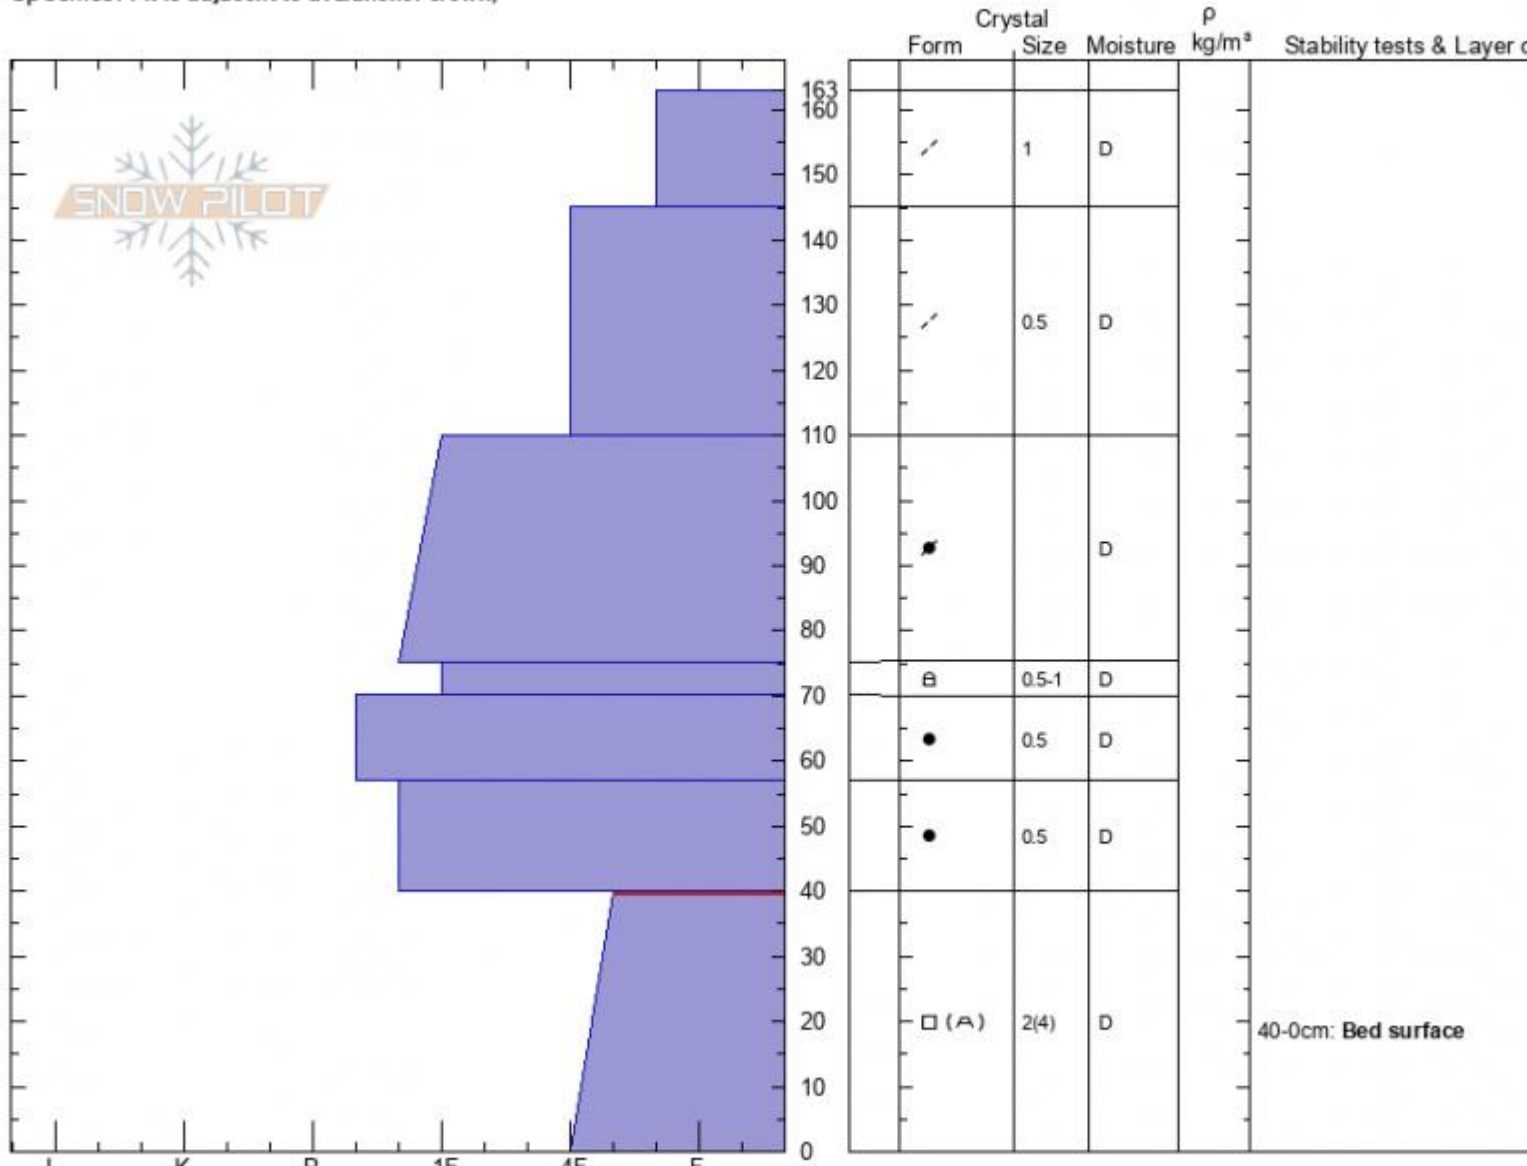

Scotch Bonnet Crown
Beartooths
MT
 Elevation: **10000 ft**
 Aspect: **130°**
 Specifics: Pit is adjacent to avalanche: crown;

Doug Chabot-Admin
12/28/2021 - 9:55am
 Co-ord: **45.07147N, -109.94407W**
 Slope Angle: **33°**
 Wind Loading: **previous**

Stability: **Poor**
 Air Temperature: **-23°C**
 Sky Cover: **OVC**
 Precipitation: **NO**
 Wind: **SW Moderate**

HS:163 Layer Notes:
 40-0cm: **Bed surface**
 40-0cm: **Problematic layer**

Notes: This pit was dug in the crown of the avalanche that killed 2 snowmobilers on December 27, 2021.

Advisory Region
 Cooke City
 Longitude
 -109.95W
 Latitude
 45.06N

Avalanche Details: [Double Avalanche Fatality, Scotch Bonnet Mountain](#)
 Cooke City, 2021-12-29