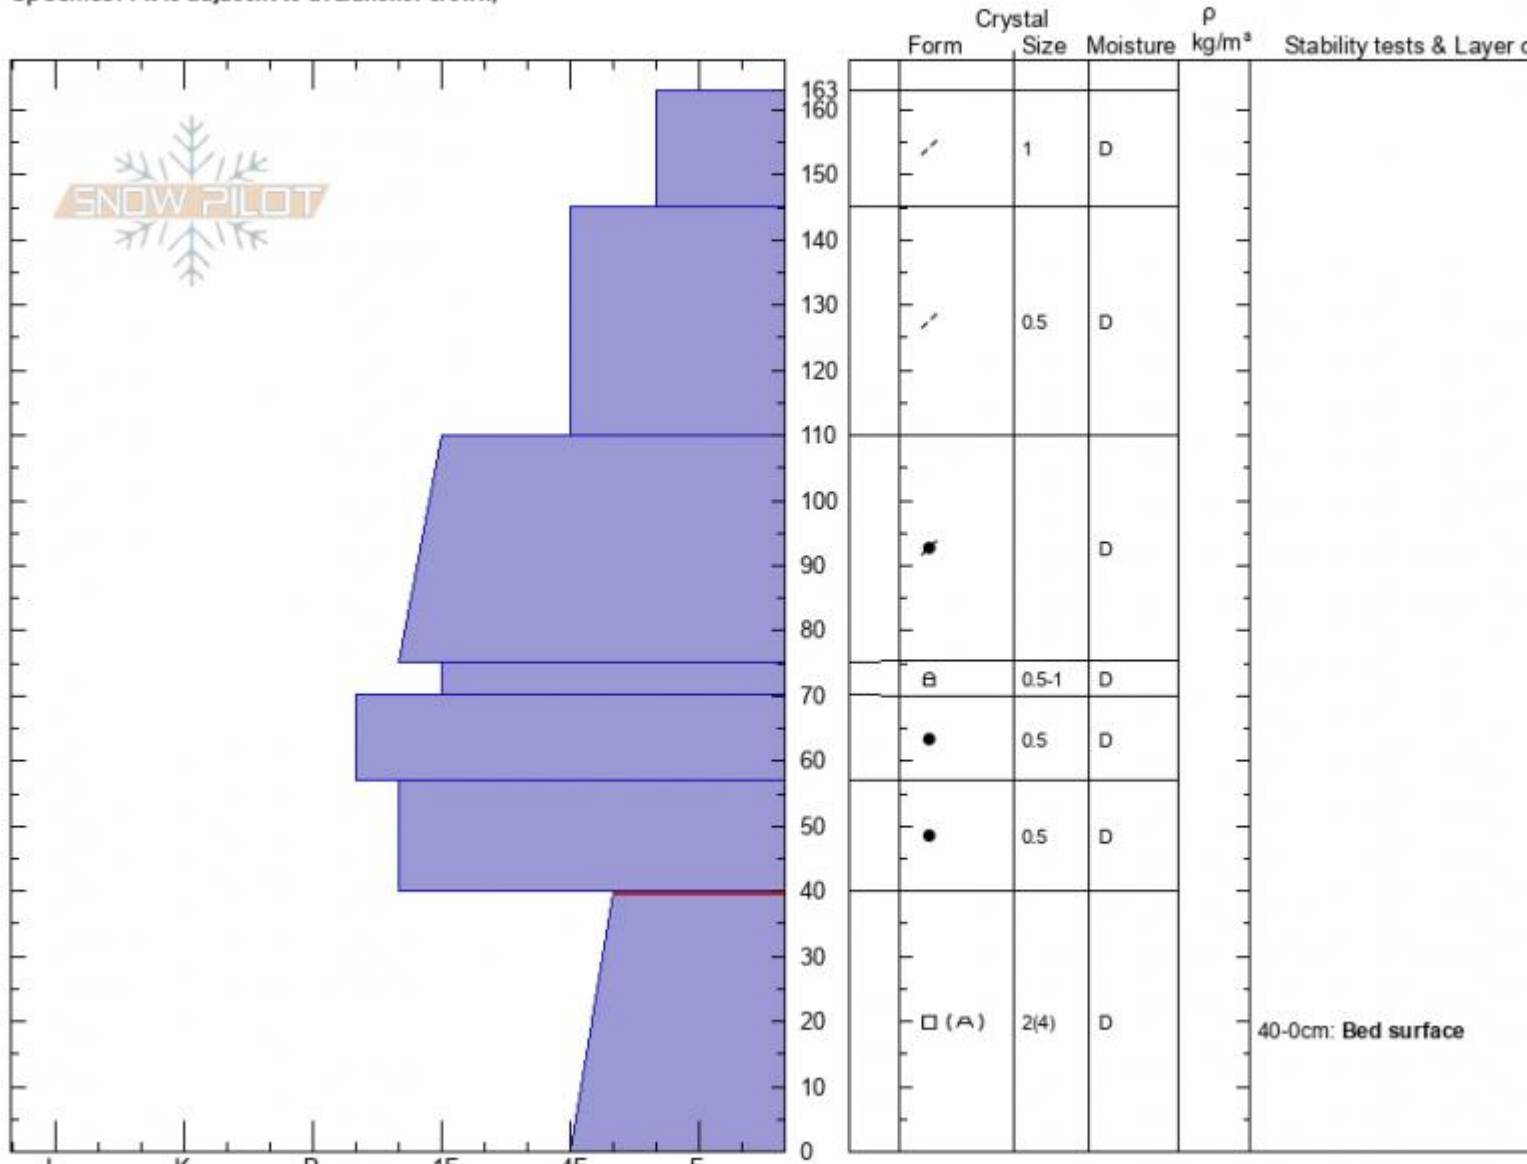

Scotch Bonnet Crown
Beartooths
MT
 Elevation: **10000 ft**
 Aspect: **130°**
 Specifics: Pit is adjacent to avalanche: crown;

Doug Chabot-Admin
12/28/2021 - 9:55am
 Co-ord: **45.07147N, -109.94407W**
 Slope Angle: **33°**
 Wind Loading: **previous**

Stability: **Poor**
 Air Temperature: **-23°C**
 Sky Cover: **OVC**
 Precipitation: **NO**
 Wind: **SW Moderate**

HS:163 Layer Notes:
 40-0cm: **Bed surface**
 40-0cm: **Problematic layer**

Notes: This pit was dug in the crown of the avalanche that killed 2 snowmobilers on December 27, 2021.

Advisory Region
 Cooke City
 Longitude
 -109.95W
 Latitude
 45.06N

Avalanche Details: [Double Avalanche Fatality, Scotch Bonnet Mountain](#)
 Cooke City, 2021-12-29